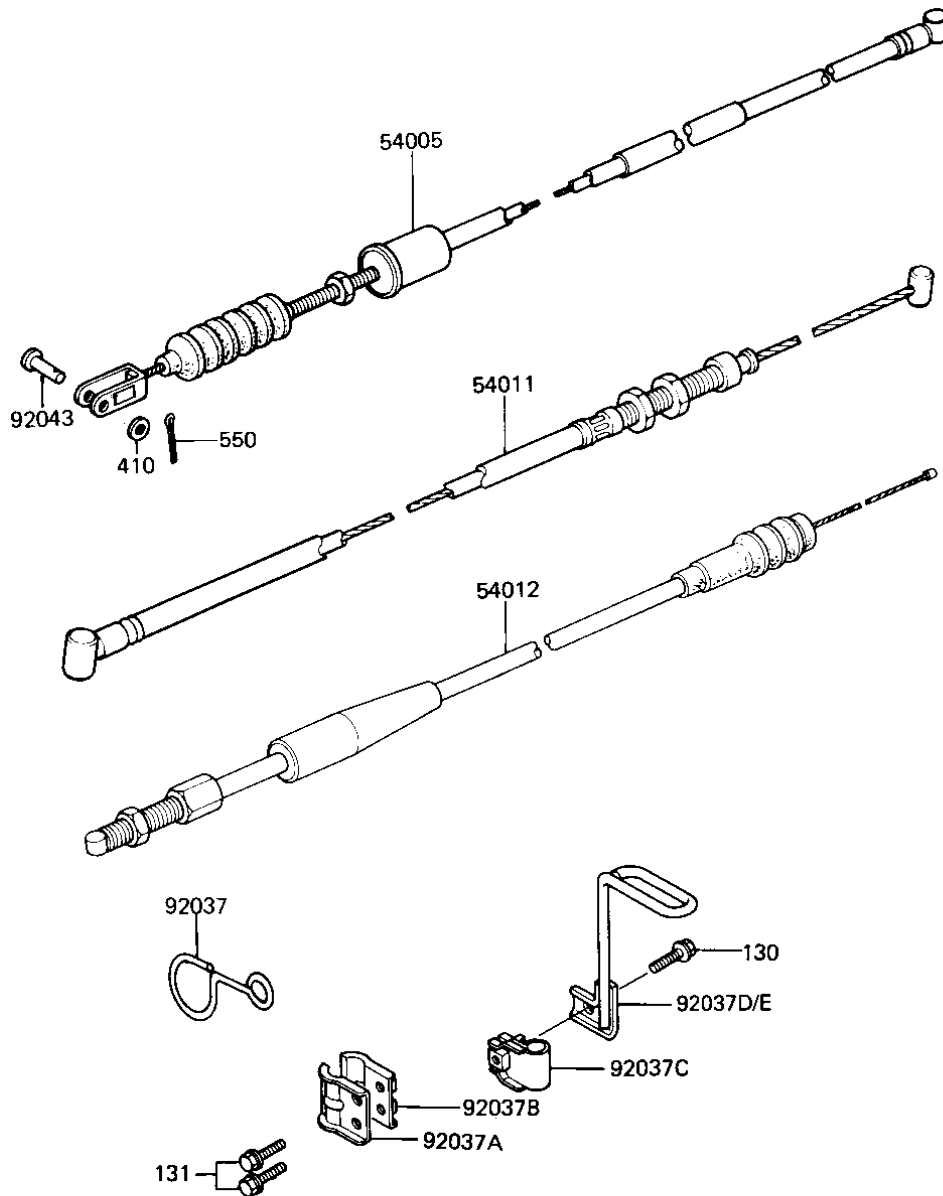

1983 KDX200

PARTS DIAGRAM

CABLES

F2540-0169

1983 KDX200

PARTS LIST

CABLES

Kawasaki

Let the Good Times Roll®

ITEM NAME

PART NUMBER

QUANTITY
