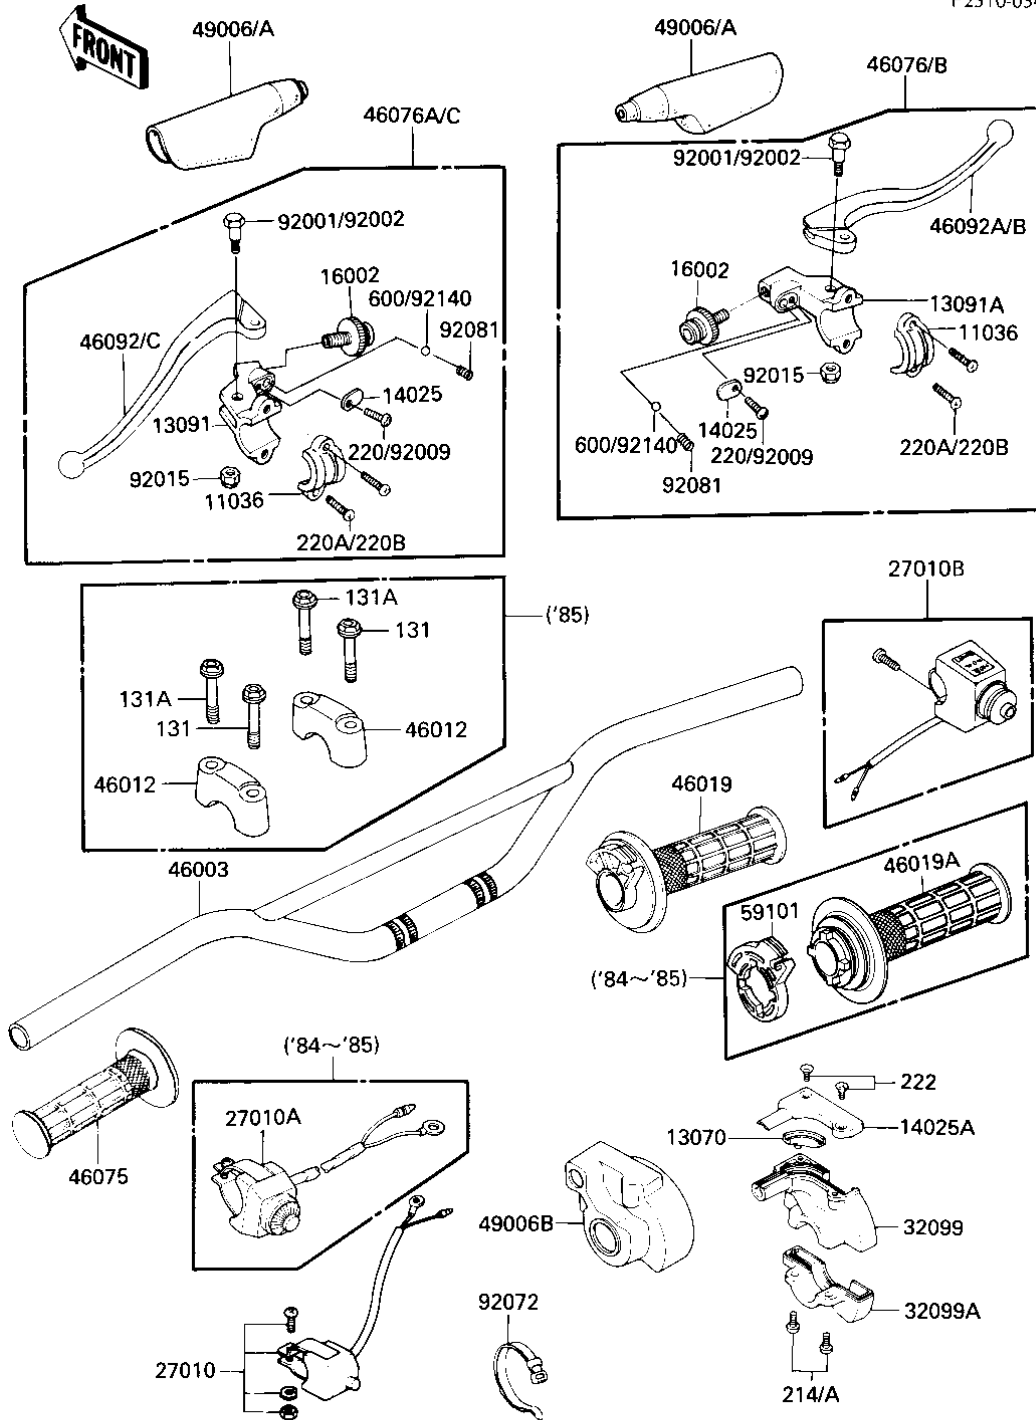

1983 KDX200

PARTS DIAGRAM HANDLEBAR

F2310-0348

1983 KDX200

PARTS LIST HANDLEBAR

ITEM NAME

PART NUMBER

QUANTITY
