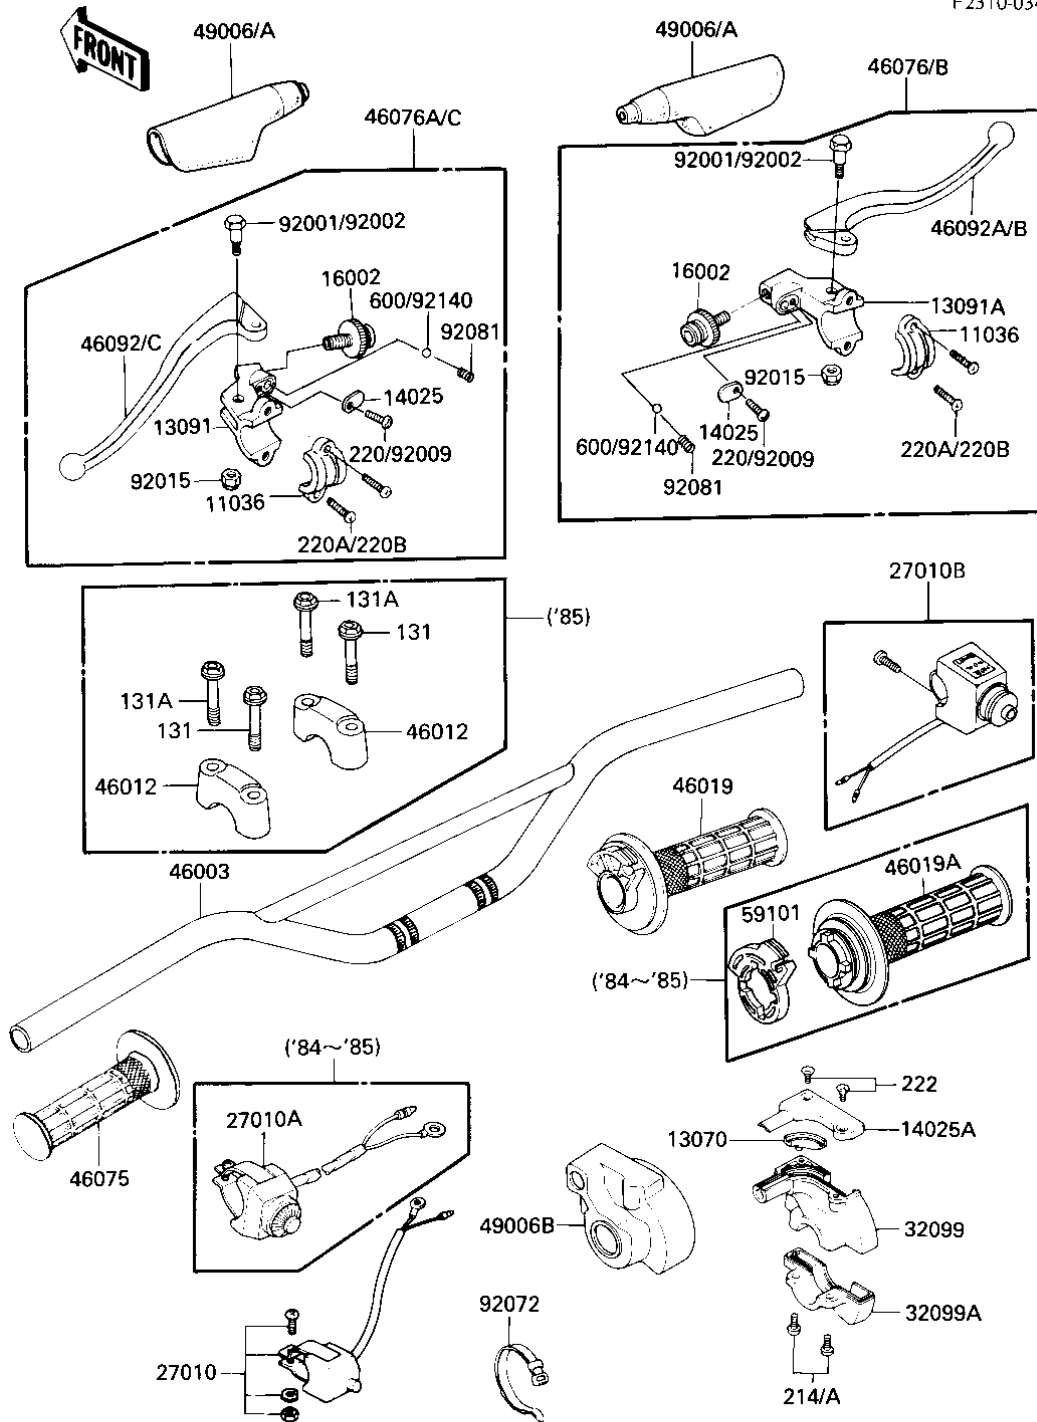

1985 KDX200

PARTS DIAGRAM HANDLEBAR

F2310-0348

1985 KDX200

PARTS LIST HANDLEBAR

ITEM NAME

PART NUMBER

QUANTITY
