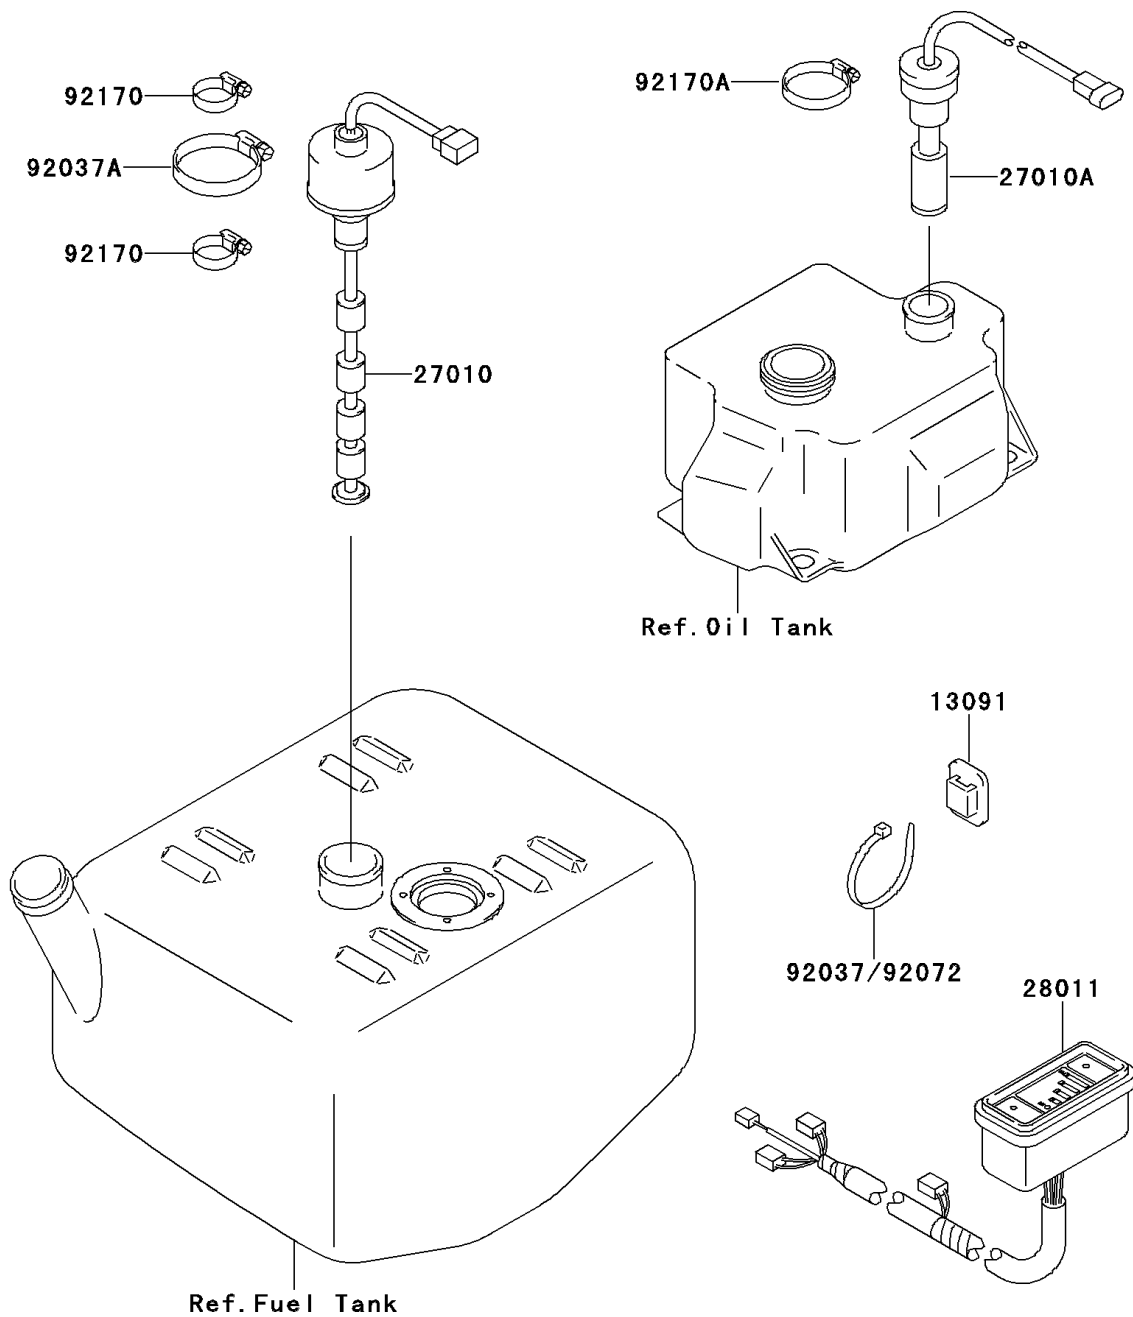

1997 SS

PARTS DIAGRAM

Meters

F3179

1997 SS

PARTS LIST

Meters

Kawasaki

Let the Good Times Roll®

ITEM NAME

PART NUMBER

QUANTITY
