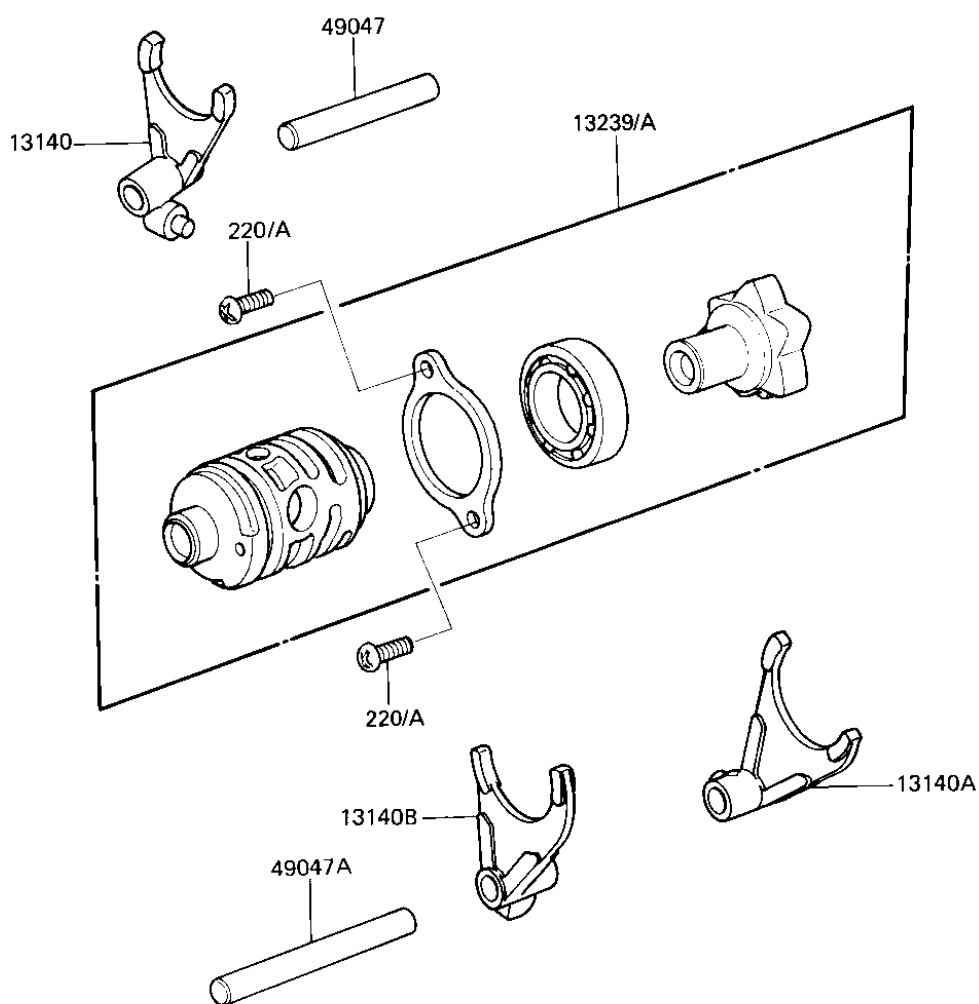

1984 KDX200

PARTS DIAGRAM

GEAR CHANGE DRUM & FORKS

Kawasaki

Let the Good Times Roll®

E1362-0076

1984 KDX200

PARTS LIST

GEAR CHANGE DRUM & FORKS

ITEM NAME

PART NUMBER

QUANTITY
