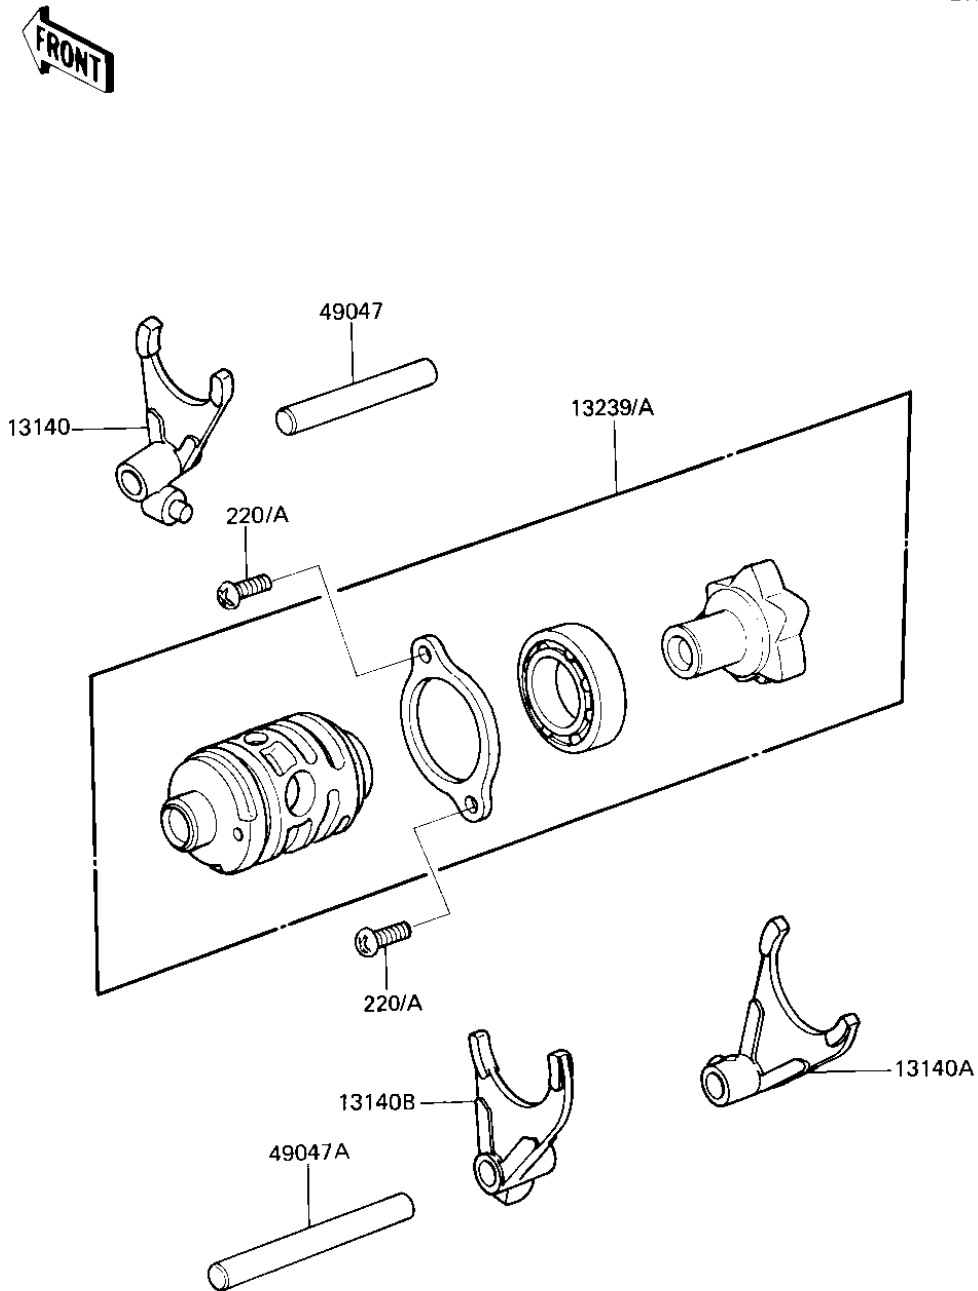

1983 KDX200

PARTS DIAGRAM

GEAR CHANGE DRUM & FORKS

E1362-0076

1983 KDX200

PARTS LIST

GEAR CHANGE DRUM & FORKS

Kawasaki

Let the Good Times Roll®

ITEM NAME

PART NUMBER

QUANTITY
