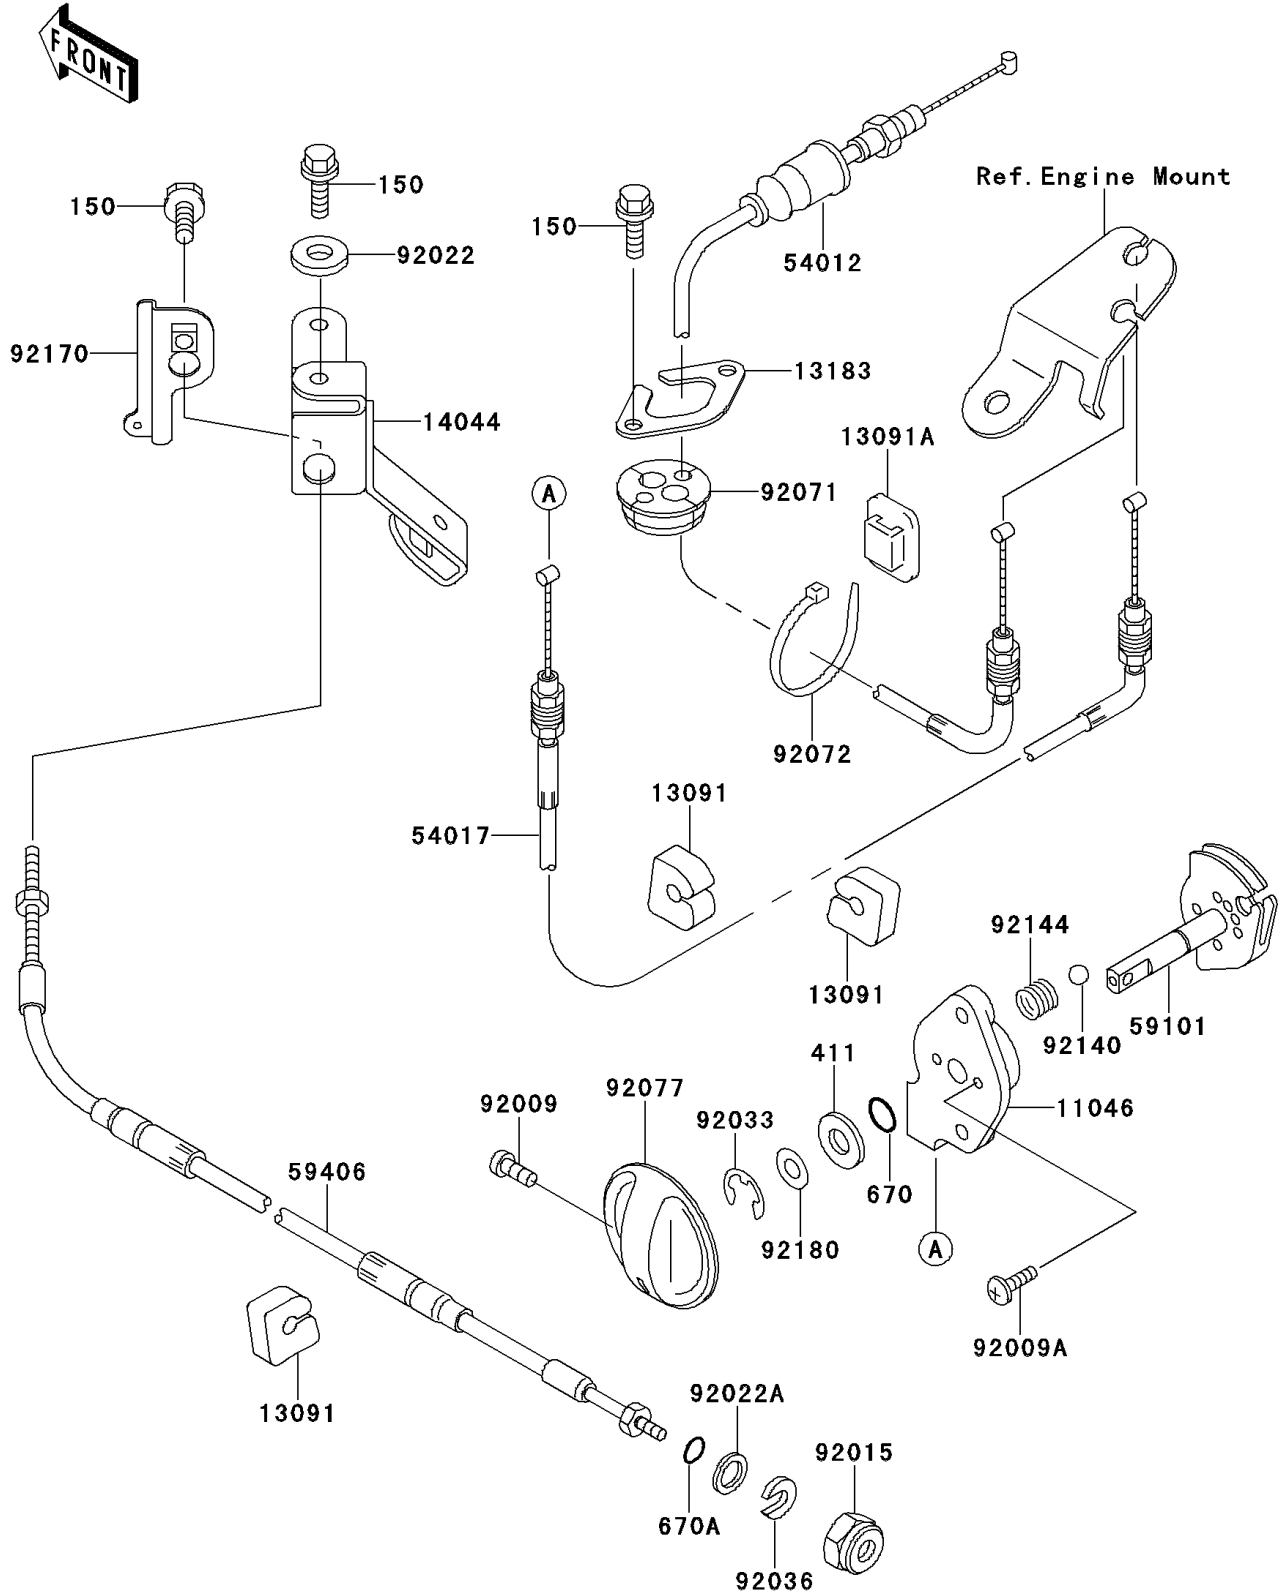

1997 SS

PARTS DIAGRAM

Cables

F3175

1997 SS

PARTS LIST

Cables

Kawasaki

Let the Good Times Roll®

ITEM NAME

PART NUMBER

QUANTITY
