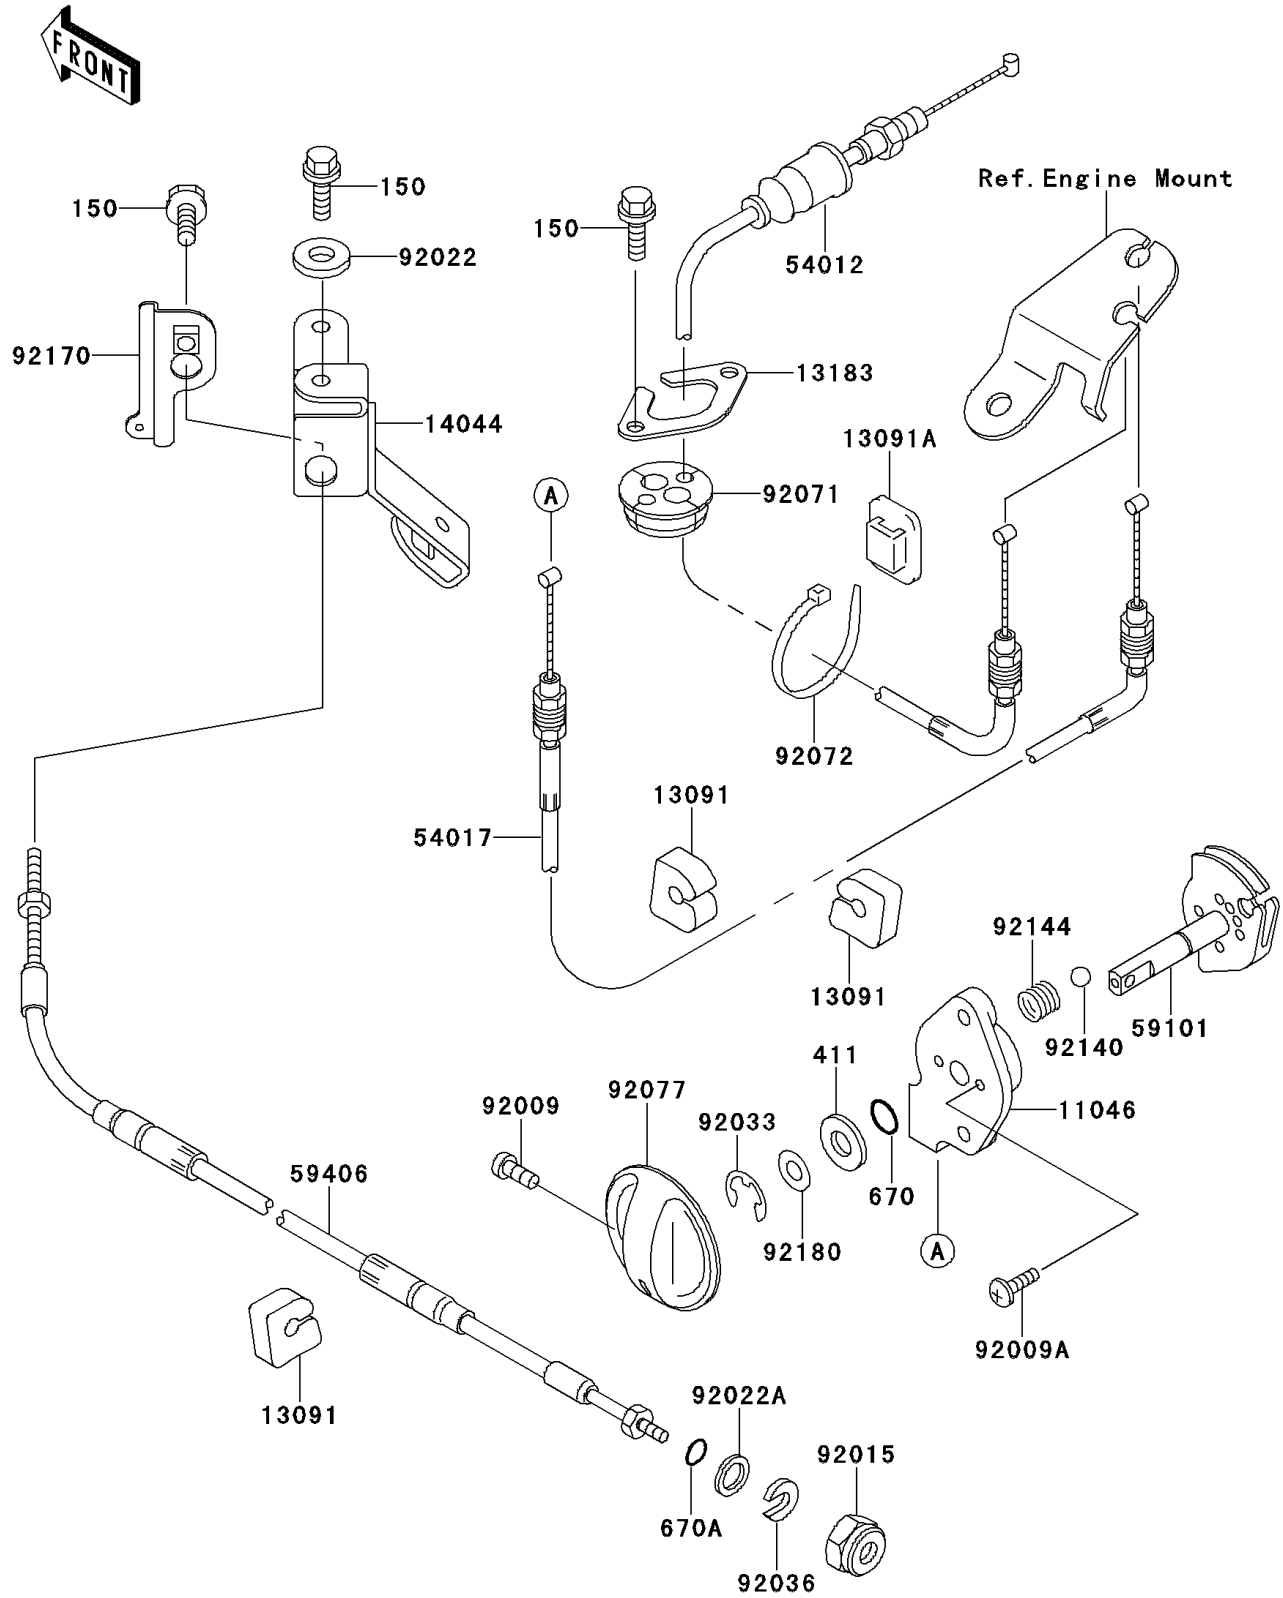

1996 SS

PARTS DIAGRAM

Cables

F3175

1996 SS

PARTS LIST

Cables

ITEM NAME

PART NUMBER

QUANTITY
