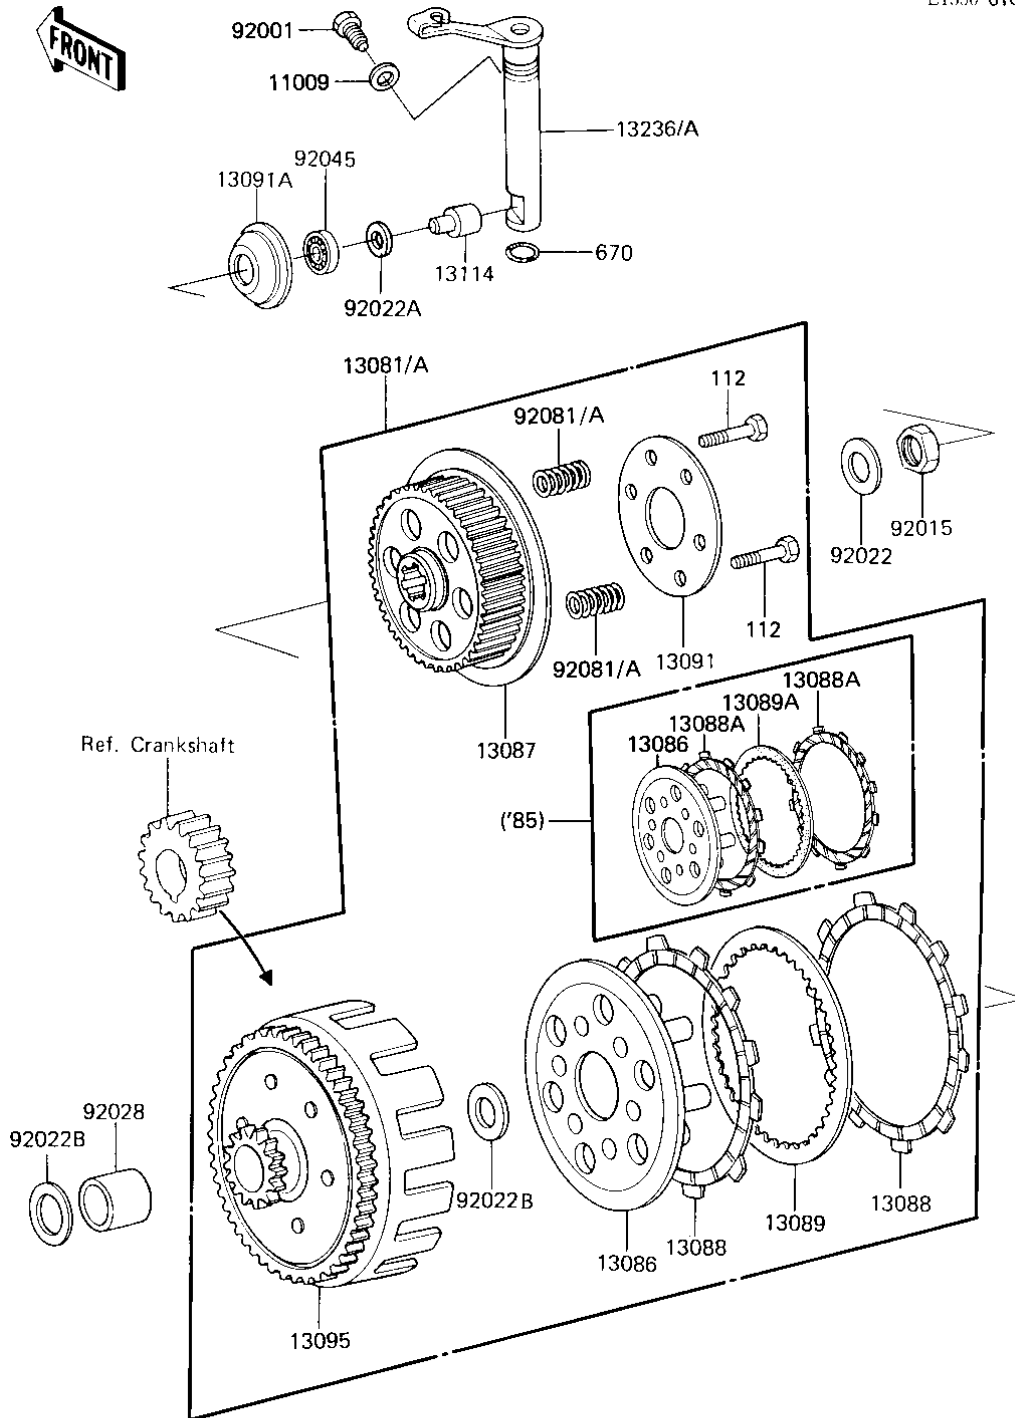

1983 KDX200

PARTS DIAGRAM

CLUTCH

E1.330-0104

1983 KDX200

PARTS LIST

CLUTCH

Kawasaki

Let the Good Times Roll®

ITEM NAME

PART NUMBER

QUANTITY
