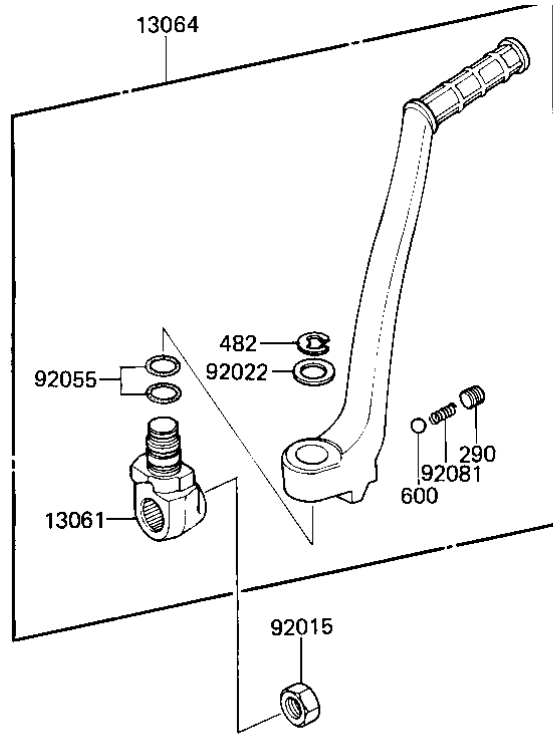

1983 KDX200

PARTS DIAGRAM

KICKSTARTER MECHANISM

E1340-0038

1983 KDX200

PARTS LIST

KICKSTARTER MECHANISM

Kawasaki

Let the Good Times Roll®

ITEM NAME

PART NUMBER

QUANTITY
