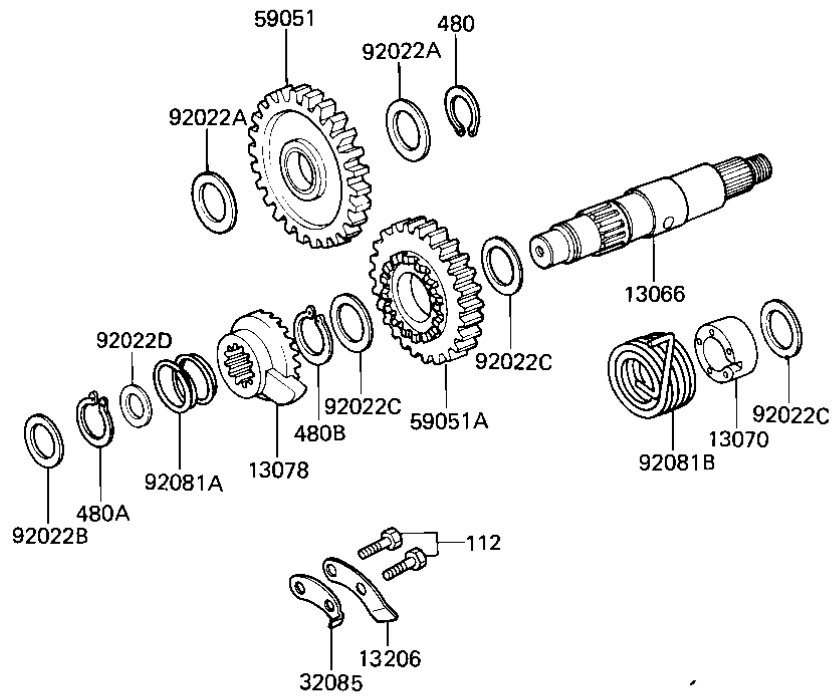

1983 KDX200

PARTS DIAGRAM

KICKSTARTER MECHANISM

E1340-0038

1983 KDX200

PARTS LIST

KICKSTARTER MECHANISM

Kawasaki

Let the Good Times Roll®

ITEM NAME

PART NUMBER

QUANTITY
