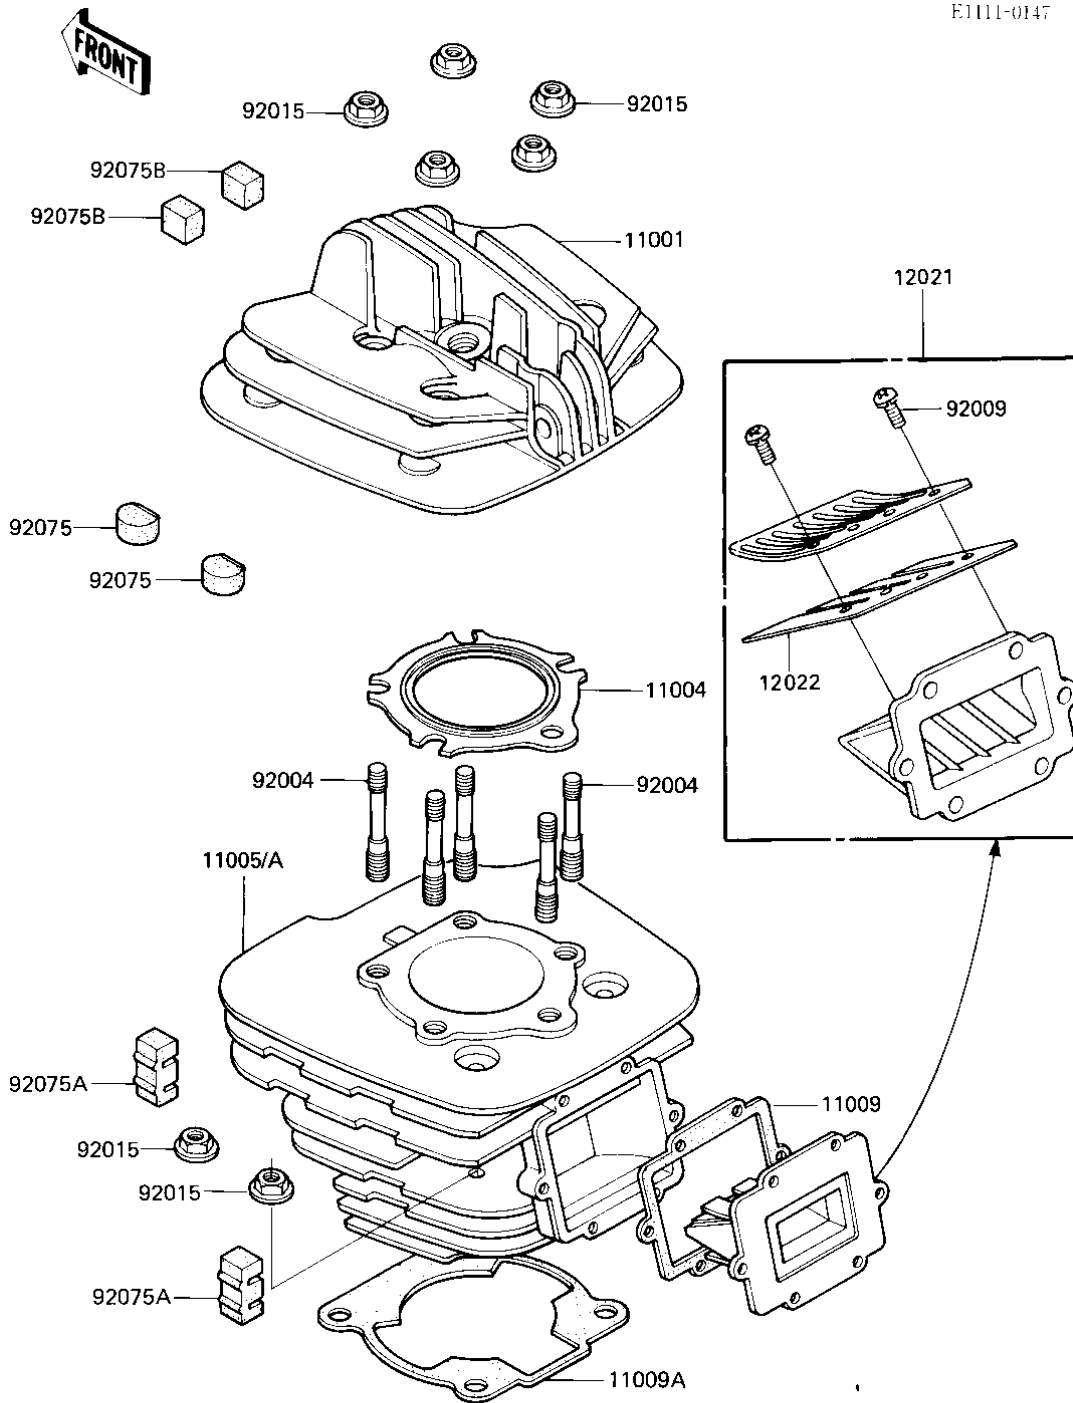

1985 KDX200

PARTS DIAGRAM

CYLINDER HEAD/CYLINDER/REED VALVE

1985 KDX200

PARTS LIST

CYLINDER HEAD/CYLINDER/REED VALVE

ITEM NAME

PART NUMBER

QUANTITY
