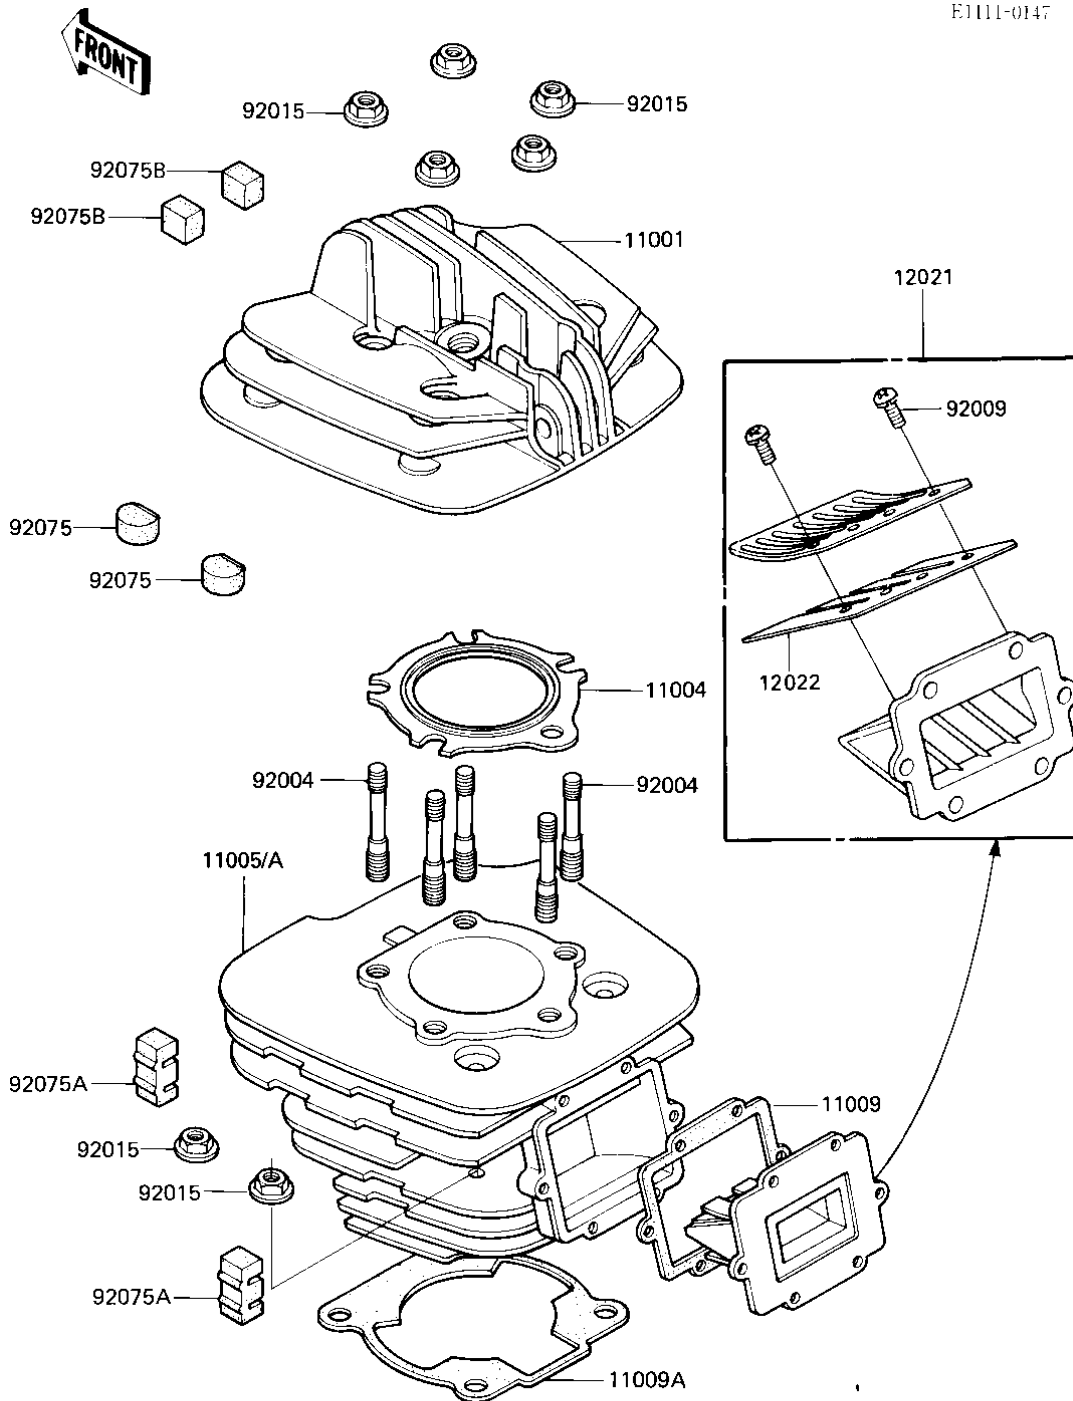

1984 KDX200

PARTS DIAGRAM

CYLINDER HEAD/CYLINDER/REED VALVE

1984 KDX200

PARTS LIST

CYLINDER HEAD/CYLINDER/REED VALVE

ITEM NAME

PART NUMBER

QUANTITY
