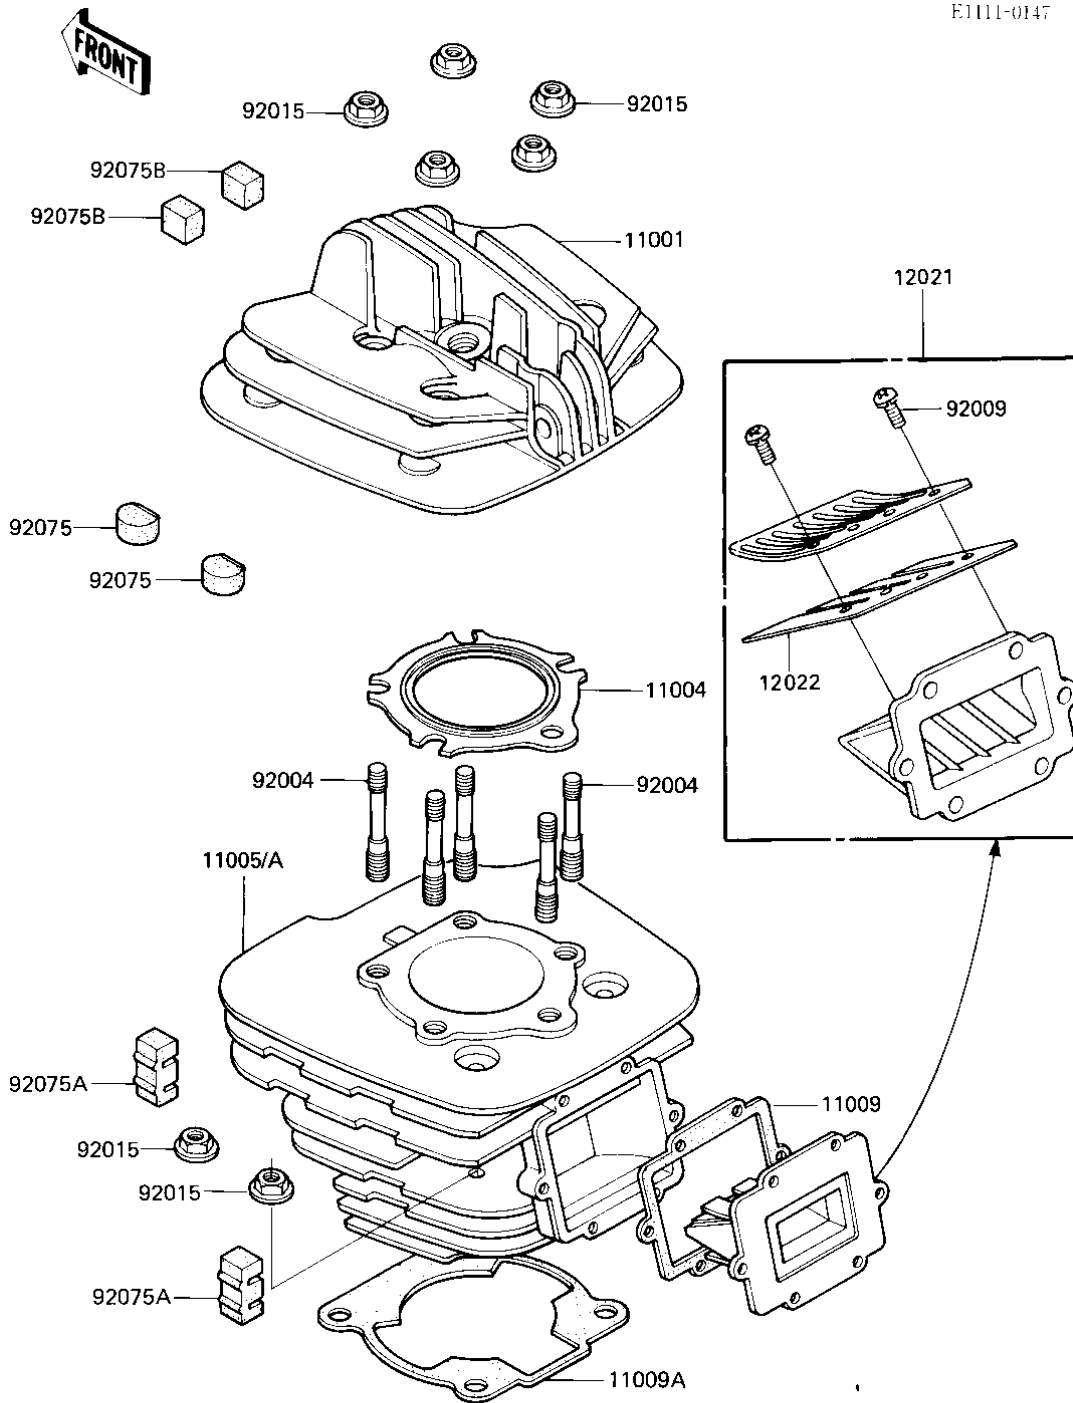

1983 KDX200

PARTS DIAGRAM

CYLINDER HEAD/CYLINDER/REED VALVE

1983 KDX200

PARTS LIST

CYLINDER HEAD/CYLINDER/REED VALVE

ITEM NAME

PART NUMBER

QUANTITY
