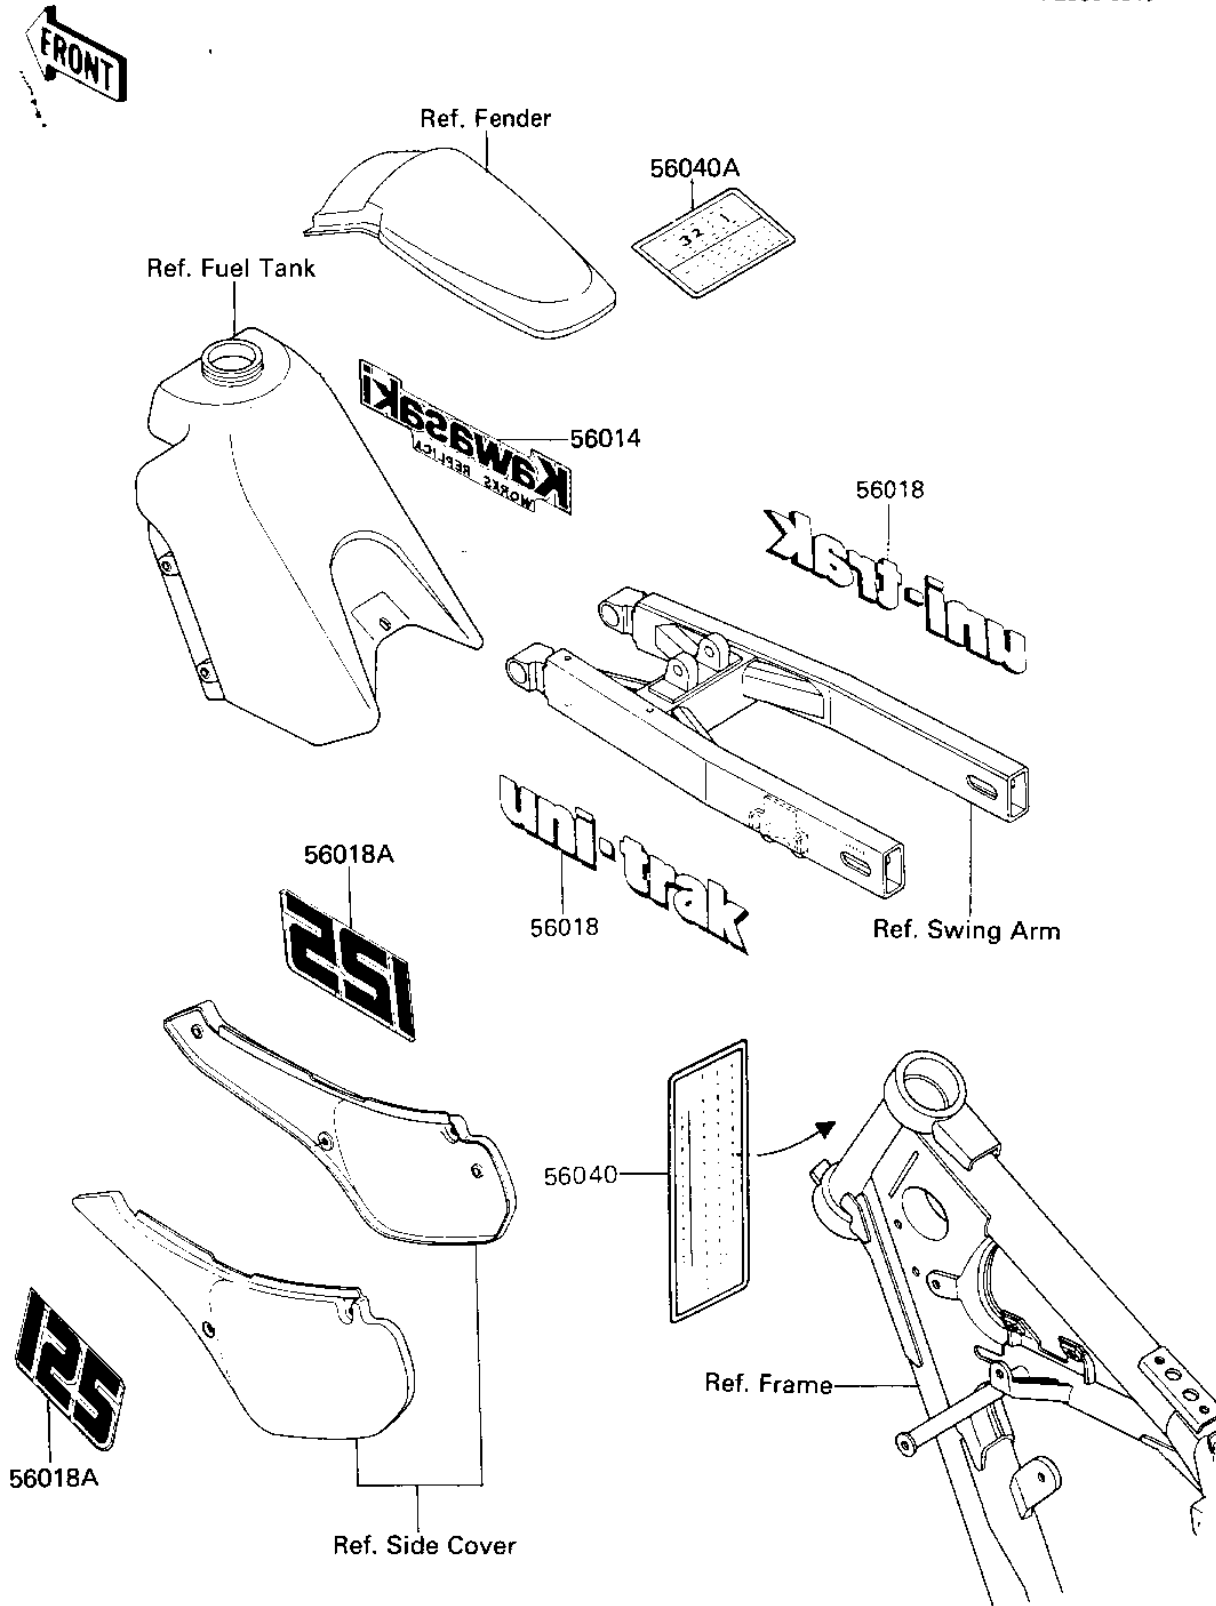

1985 KX125

PARTS DIAGRAM

LABELS

1985 KX125

PARTS LIST

LABELS

Kawasaki

Let the Good Times Roll®

ITEM NAME

PART NUMBER

QUANTITY
