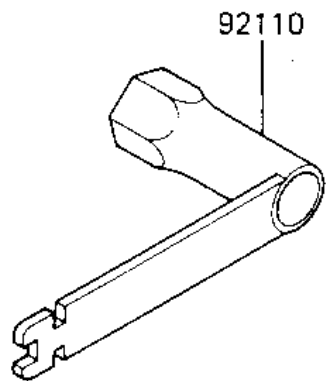

1985 KX125

PARTS DIAGRAM

OWNER TOOLS

Kawasaki

Let the Good Times Roll®

F2810-0198

1985 KX125

PARTS LIST OWNER TOOLS

ITEM NAME

PART NUMBER

QUANTITY
