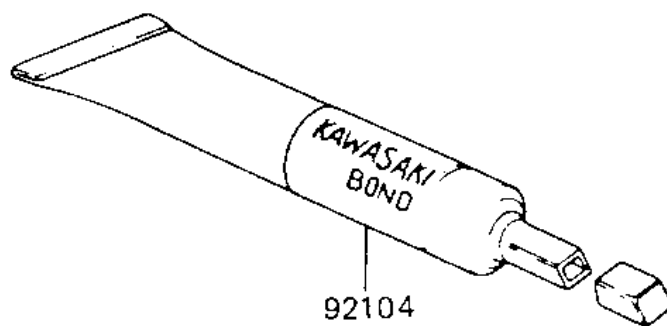

1985 KX125

PARTS DIAGRAM

OWNER TOOLS

Kawasaki

Let the Good Times Roll®

F2810-0198

1985 KX125

PARTS LIST OWNER TOOLS

ITEM NAME

PART NUMBER

QUANTITY
