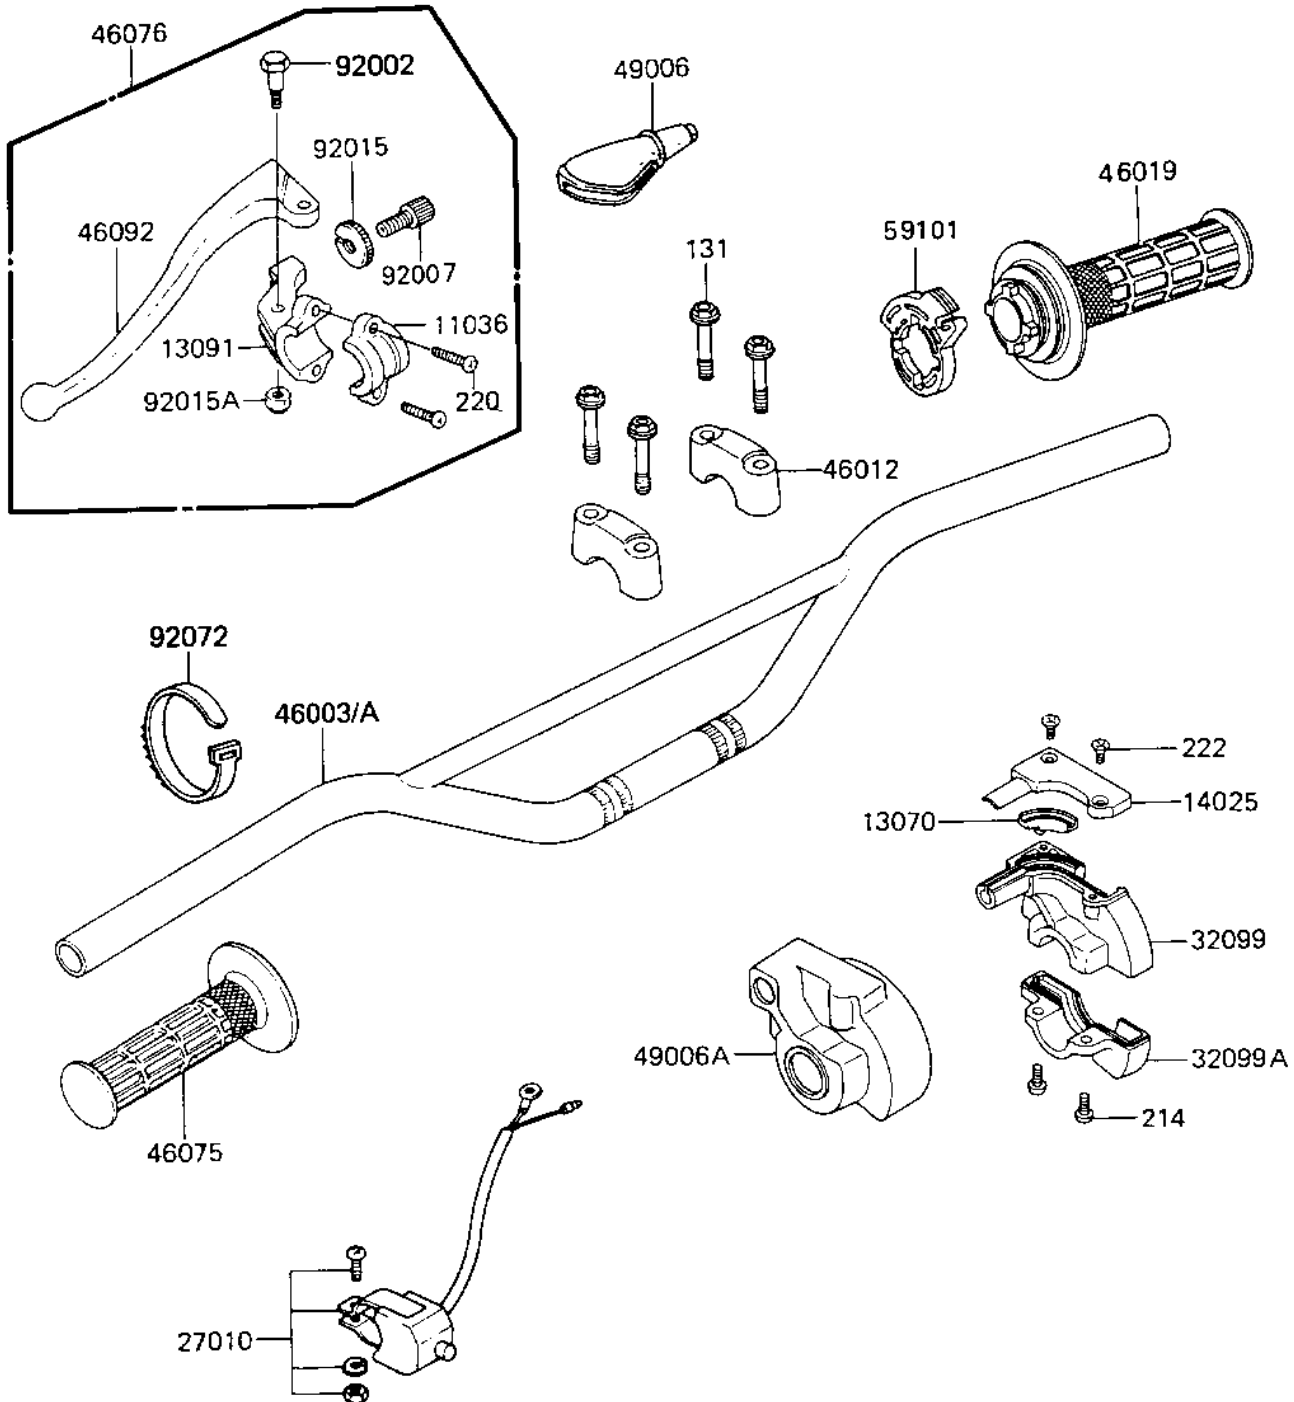

1985 KX125

PARTS DIAGRAM

HANDLEBAR

F231U-0555

1985 KX125

PARTS LIST

HANDLEBAR

Kawasaki

Let the Good Times Roll®

ITEM NAME

PART NUMBER

QUANTITY
