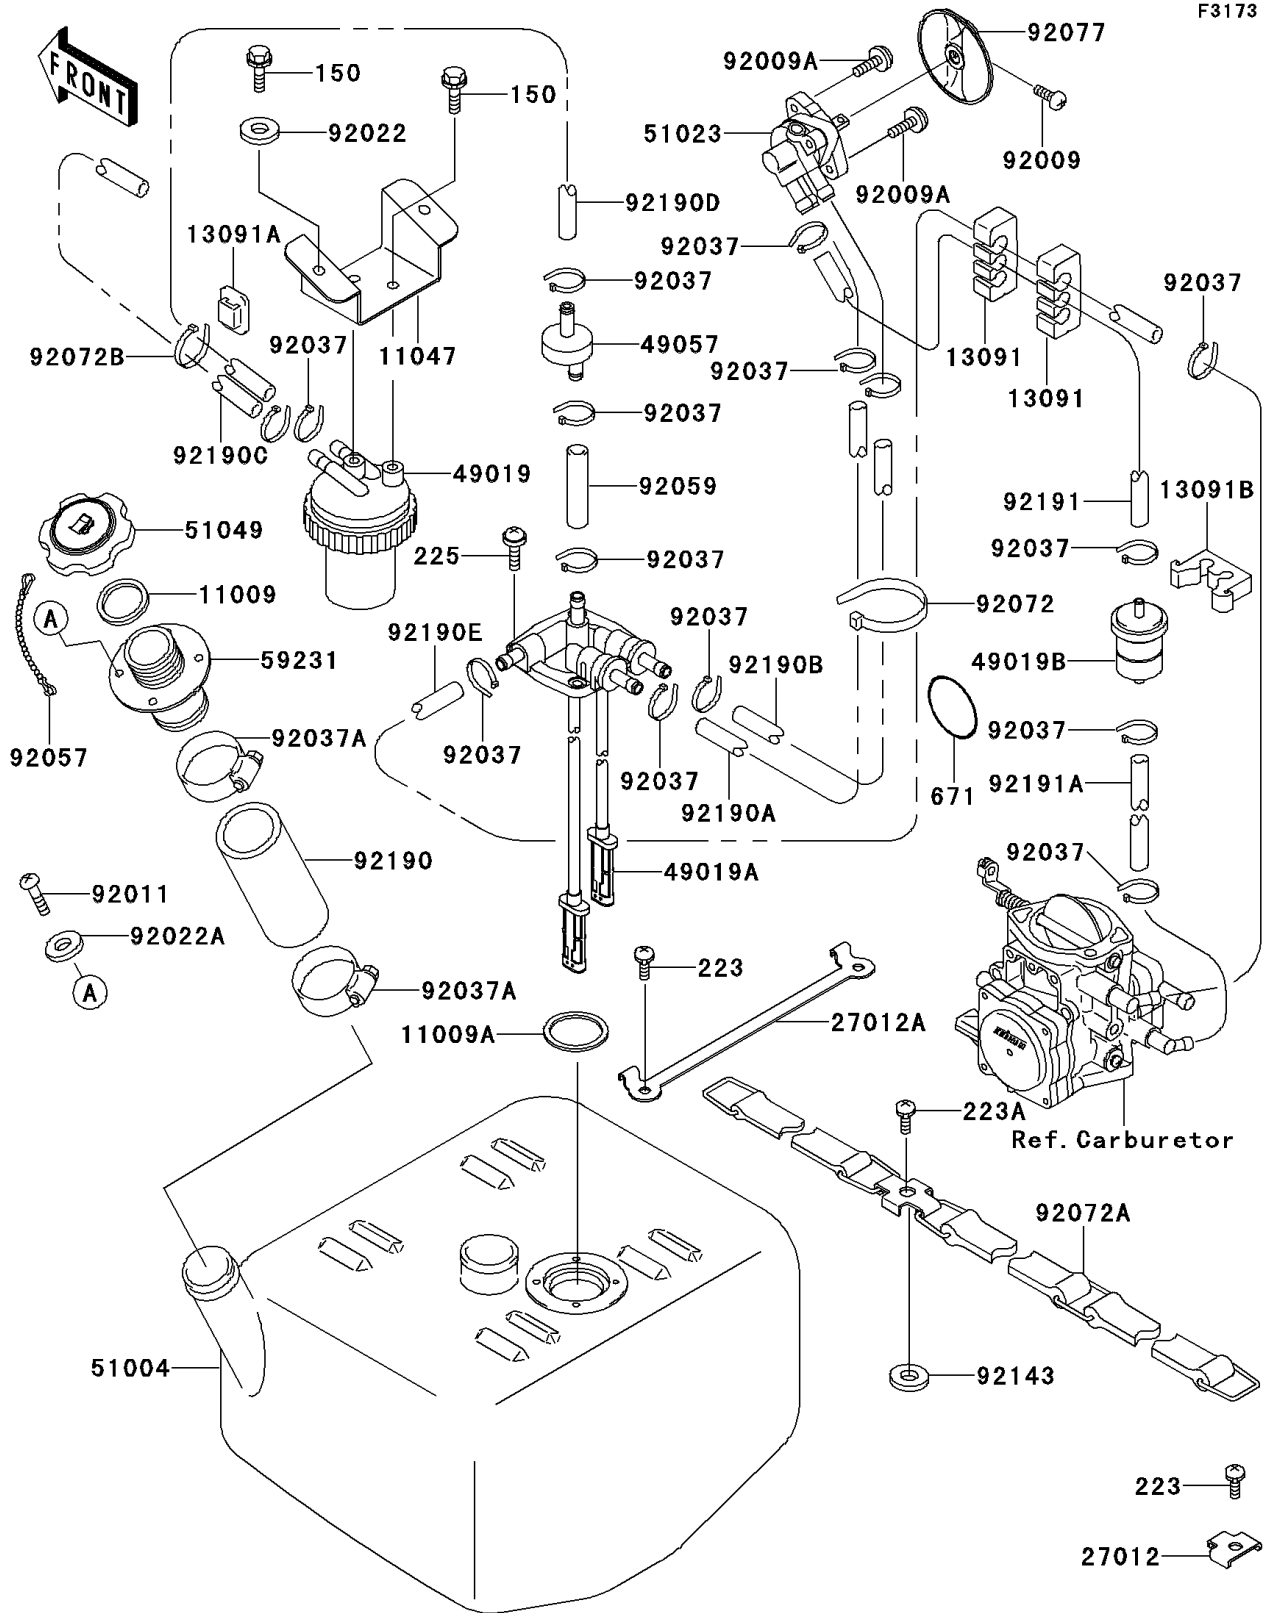

1997 SS

PARTS DIAGRAM

Fuel Tank

1997 SS

PARTS LIST

Fuel Tank

Kawasaki

Let the Good Times Roll®

ITEM NAME

PART NUMBER

QUANTITY
