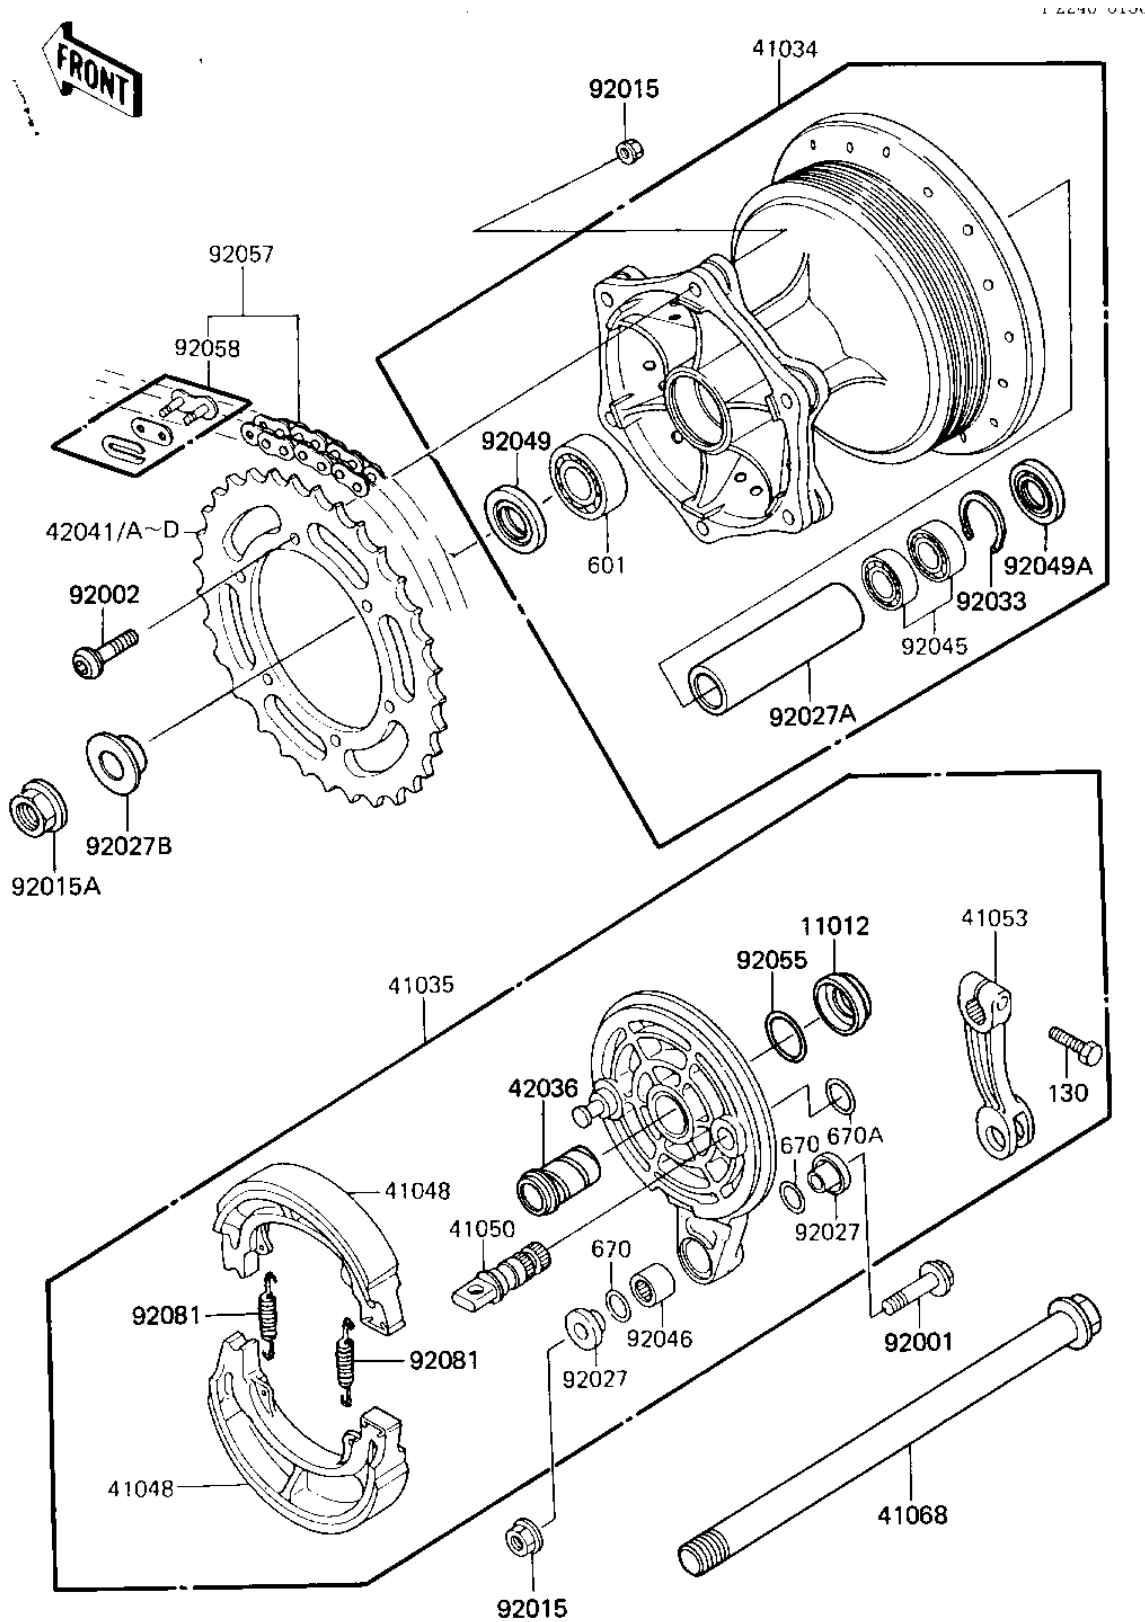

1985 KX125

PARTS DIAGRAM

REAR HUB/BRAKE/CHAIN

1985 KX125

PARTS LIST

REAR HUB/BRAKE/CHAIN

ITEM NAME

PART NUMBER

QUANTITY
