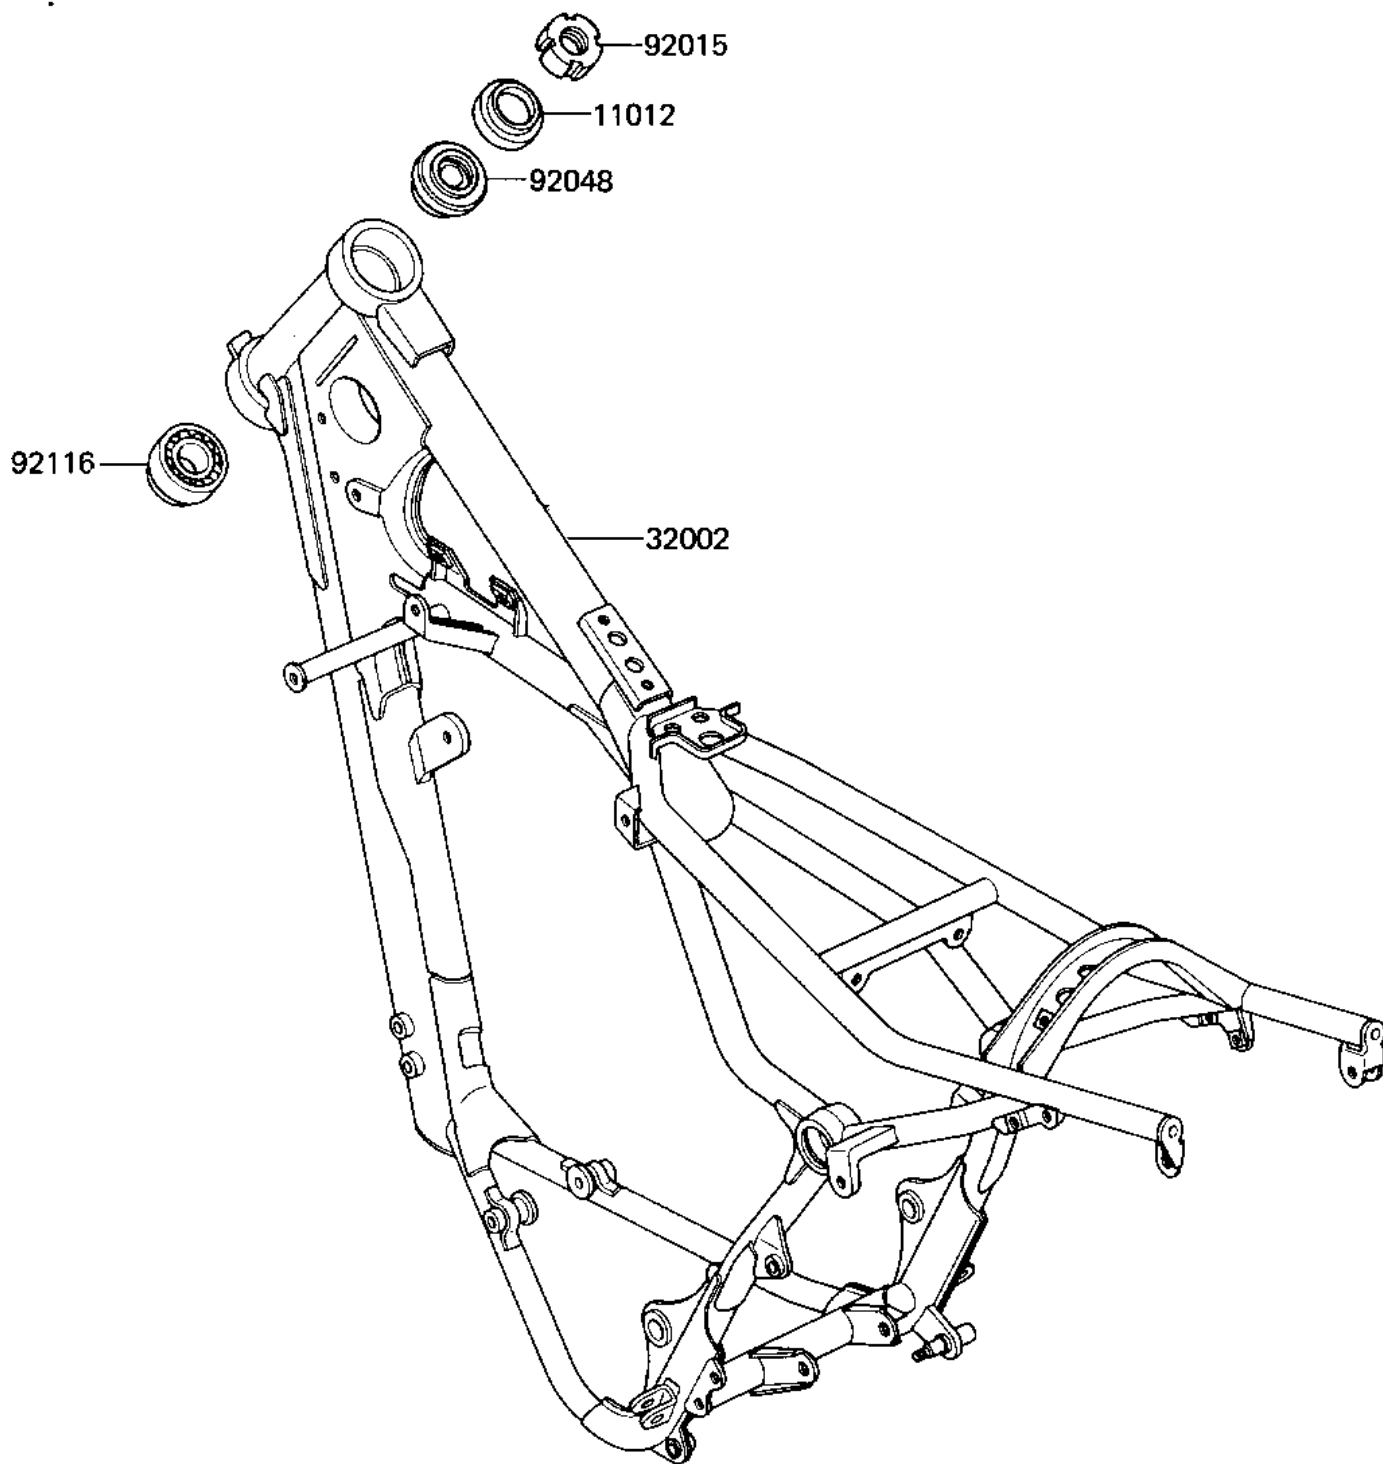

1985 KX125

PARTS DIAGRAM

FRAME

Kawasaki

Let the Good Times Roll®

1 2 1 20-0201

1985 KX125

PARTS LIST

FRAME

Kawasaki

Let the Good Times Roll®

ITEM NAME

PART NUMBER

QUANTITY
