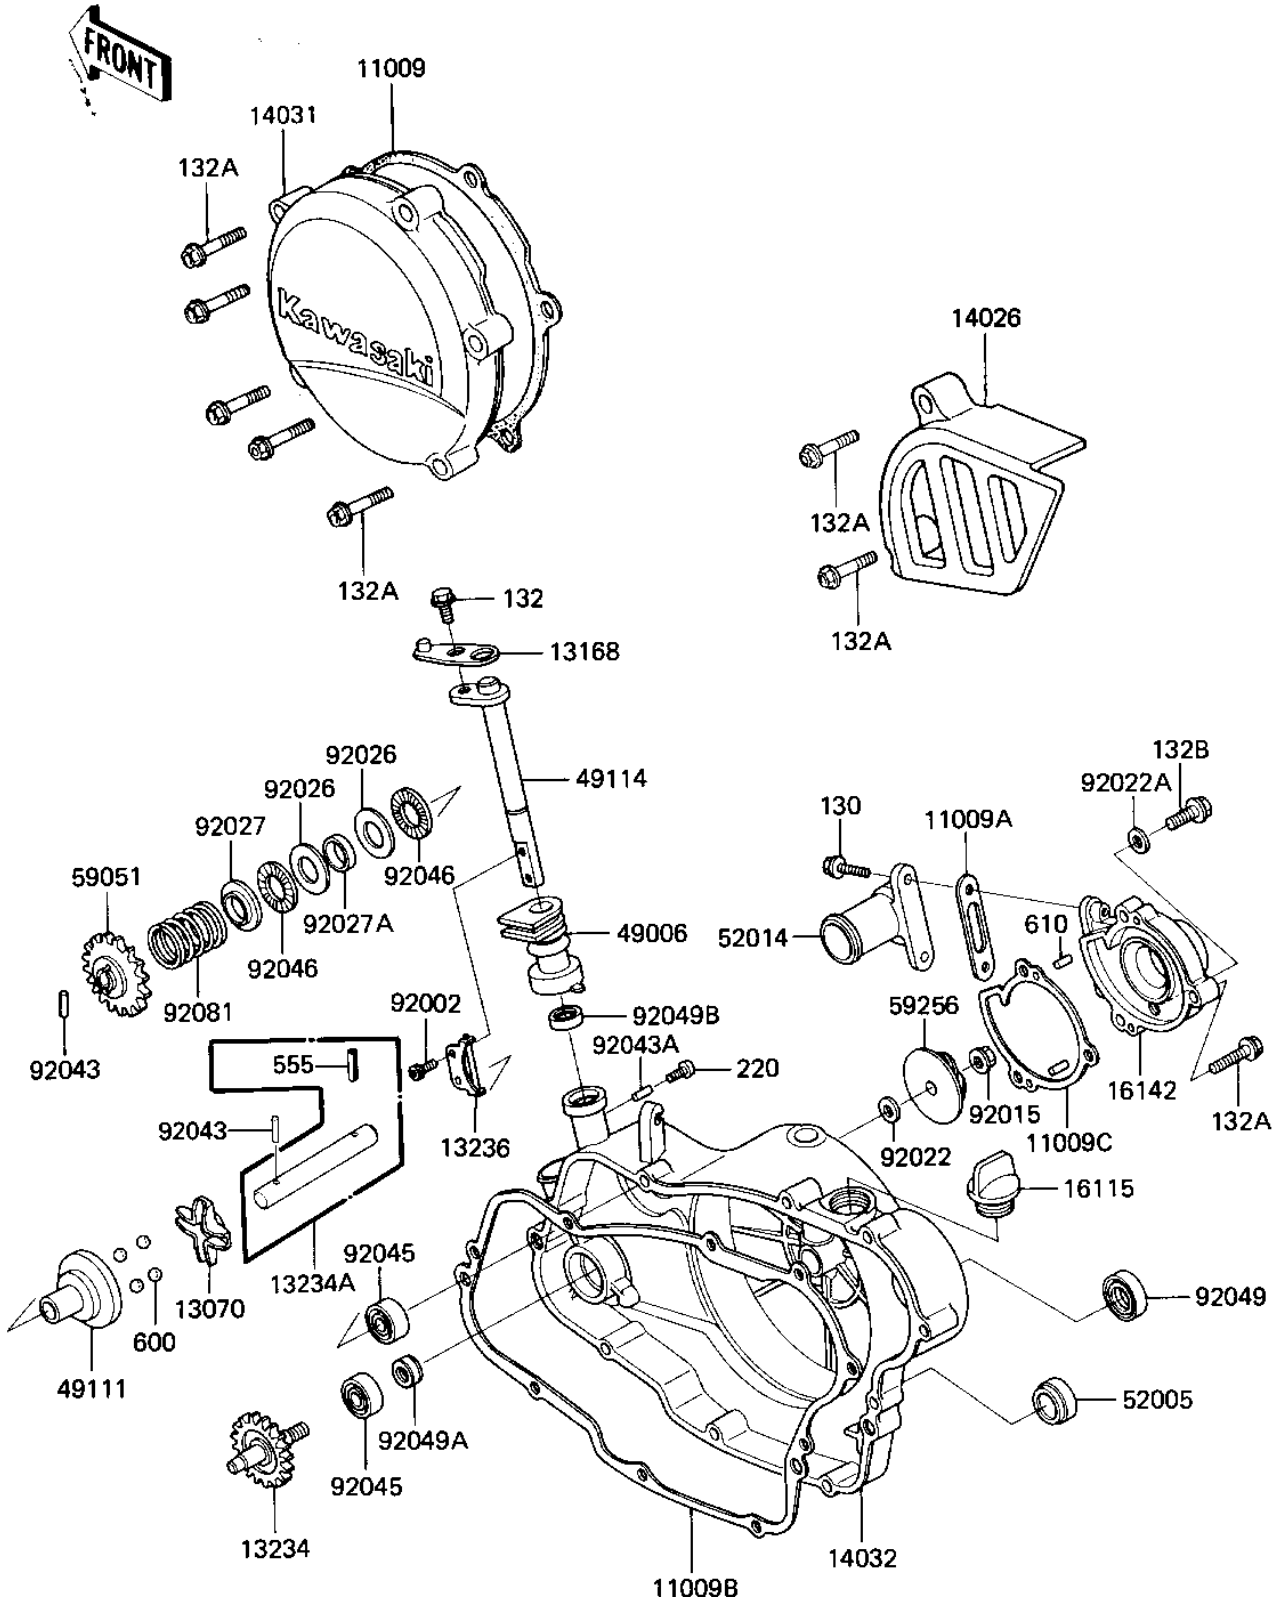

1985 KX125

PARTS DIAGRAM

ENGINE COVERS/WATER PUMP

E1451-0104

1985 KX125

PARTS LIST

ENGINE COVERS/WATER PUMP

ITEM NAME

PART NUMBER

QUANTITY
