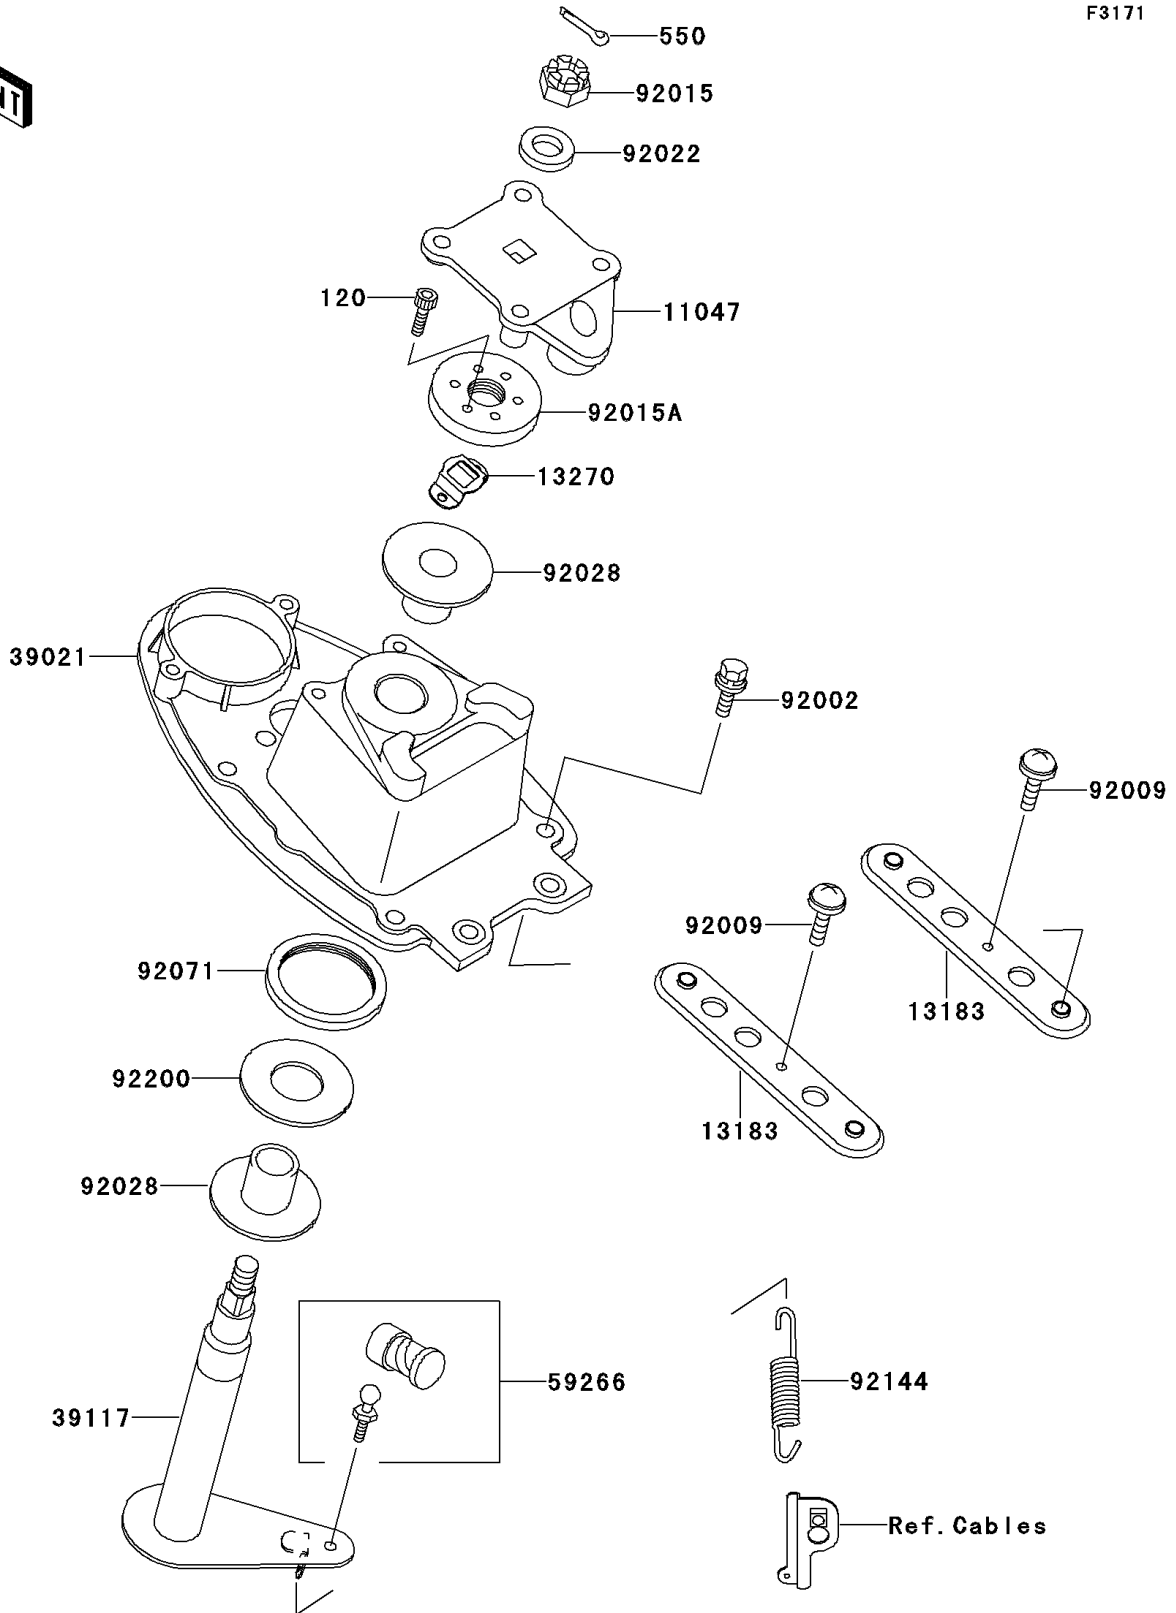

1997 SS

PARTS DIAGRAM

Handle Pole

F3171

1997 SS

PARTS LIST

Handle Pole

Kawasaki

Let the Good Times Roll®

ITEM NAME

PART NUMBER

QUANTITY
