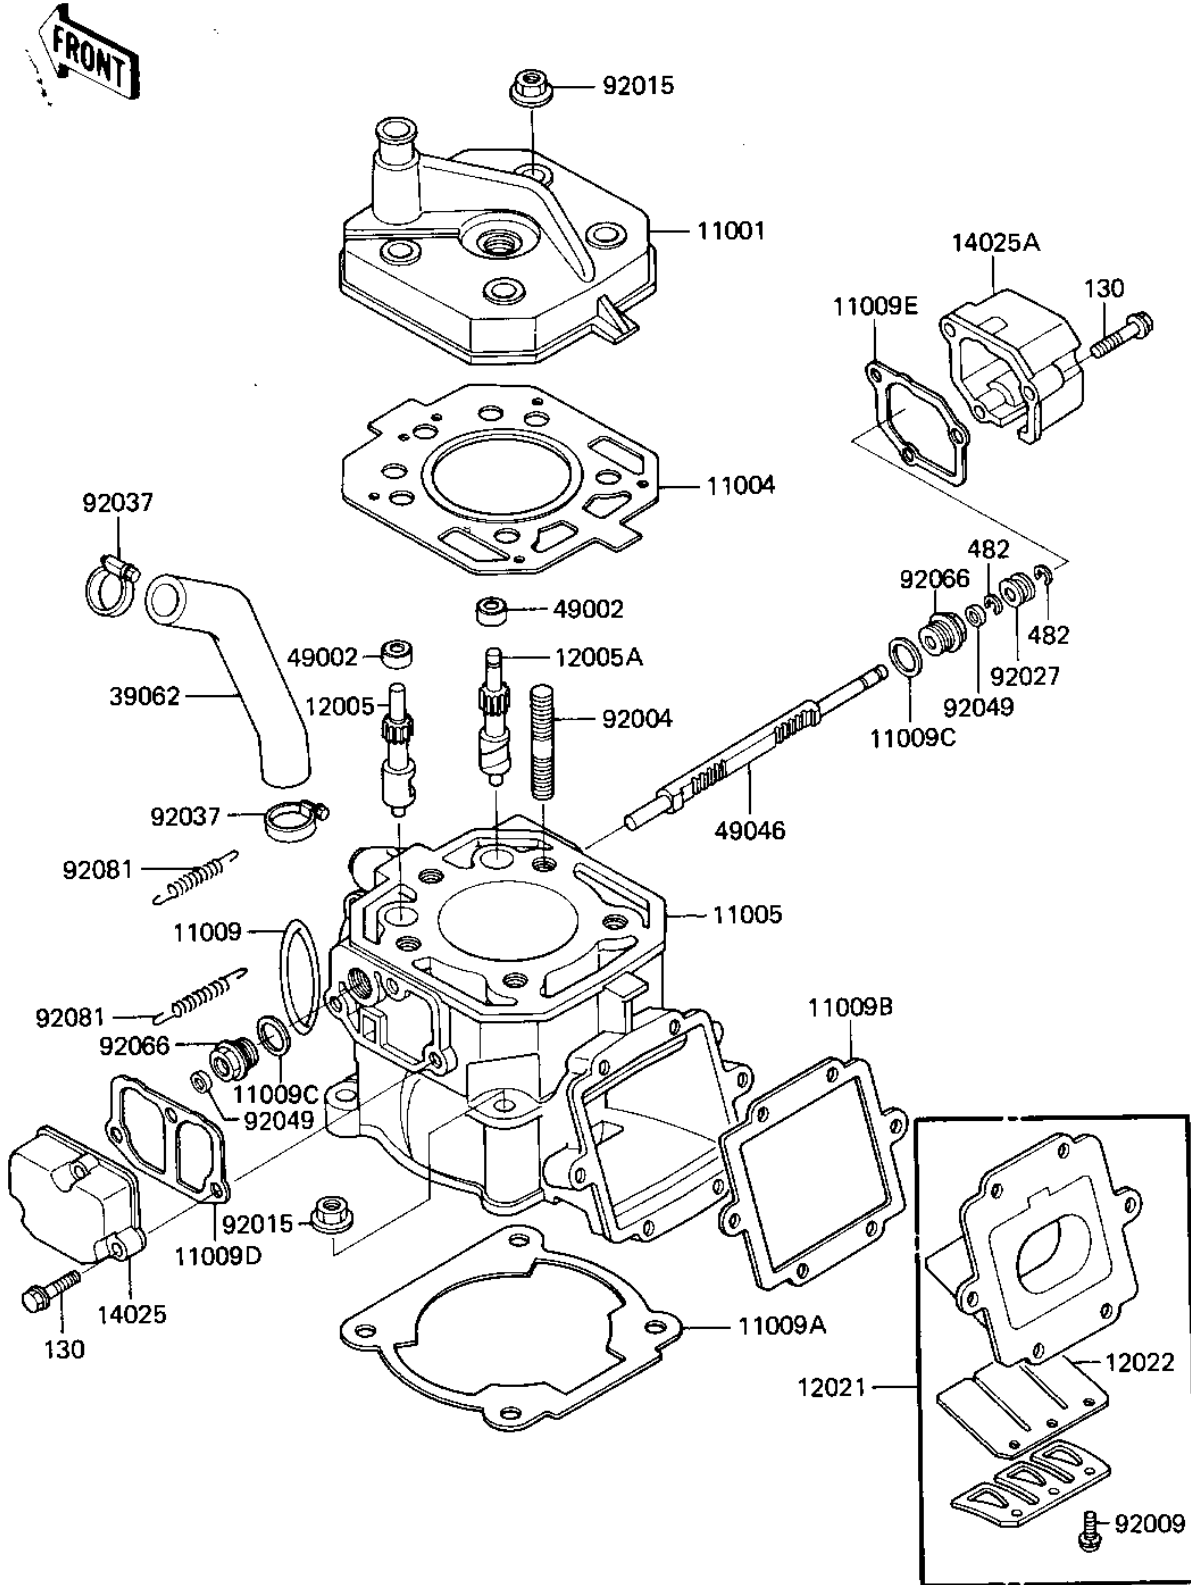

# 1985 KX125

## PARTS DIAGRAM

### CYLINDER HEAD/CYLINDER/REED VALVE

E111U-0017

## PARTS LIST