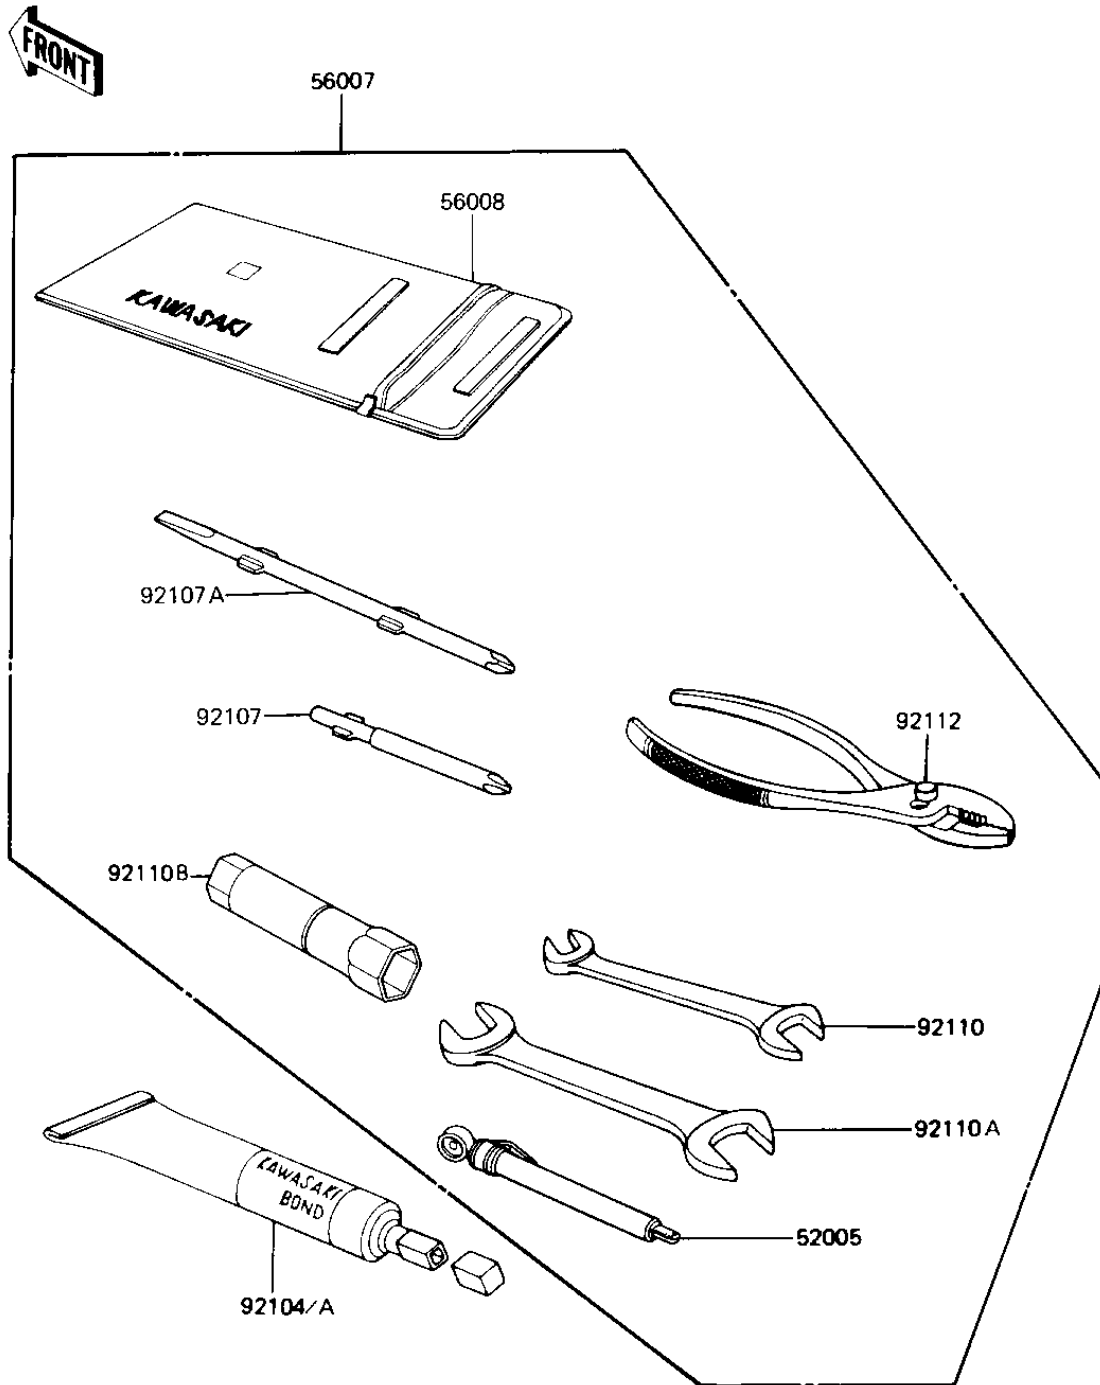

1985 LTD Shaft

PARTS DIAGRAM

OWNER TOOLS

F2810-0107

1985 LTD Shaft

PARTS LIST
OWNER TOOLS

ITEM NAME	PART NUMBER	QUANTITY
-----------	-------------	----------
