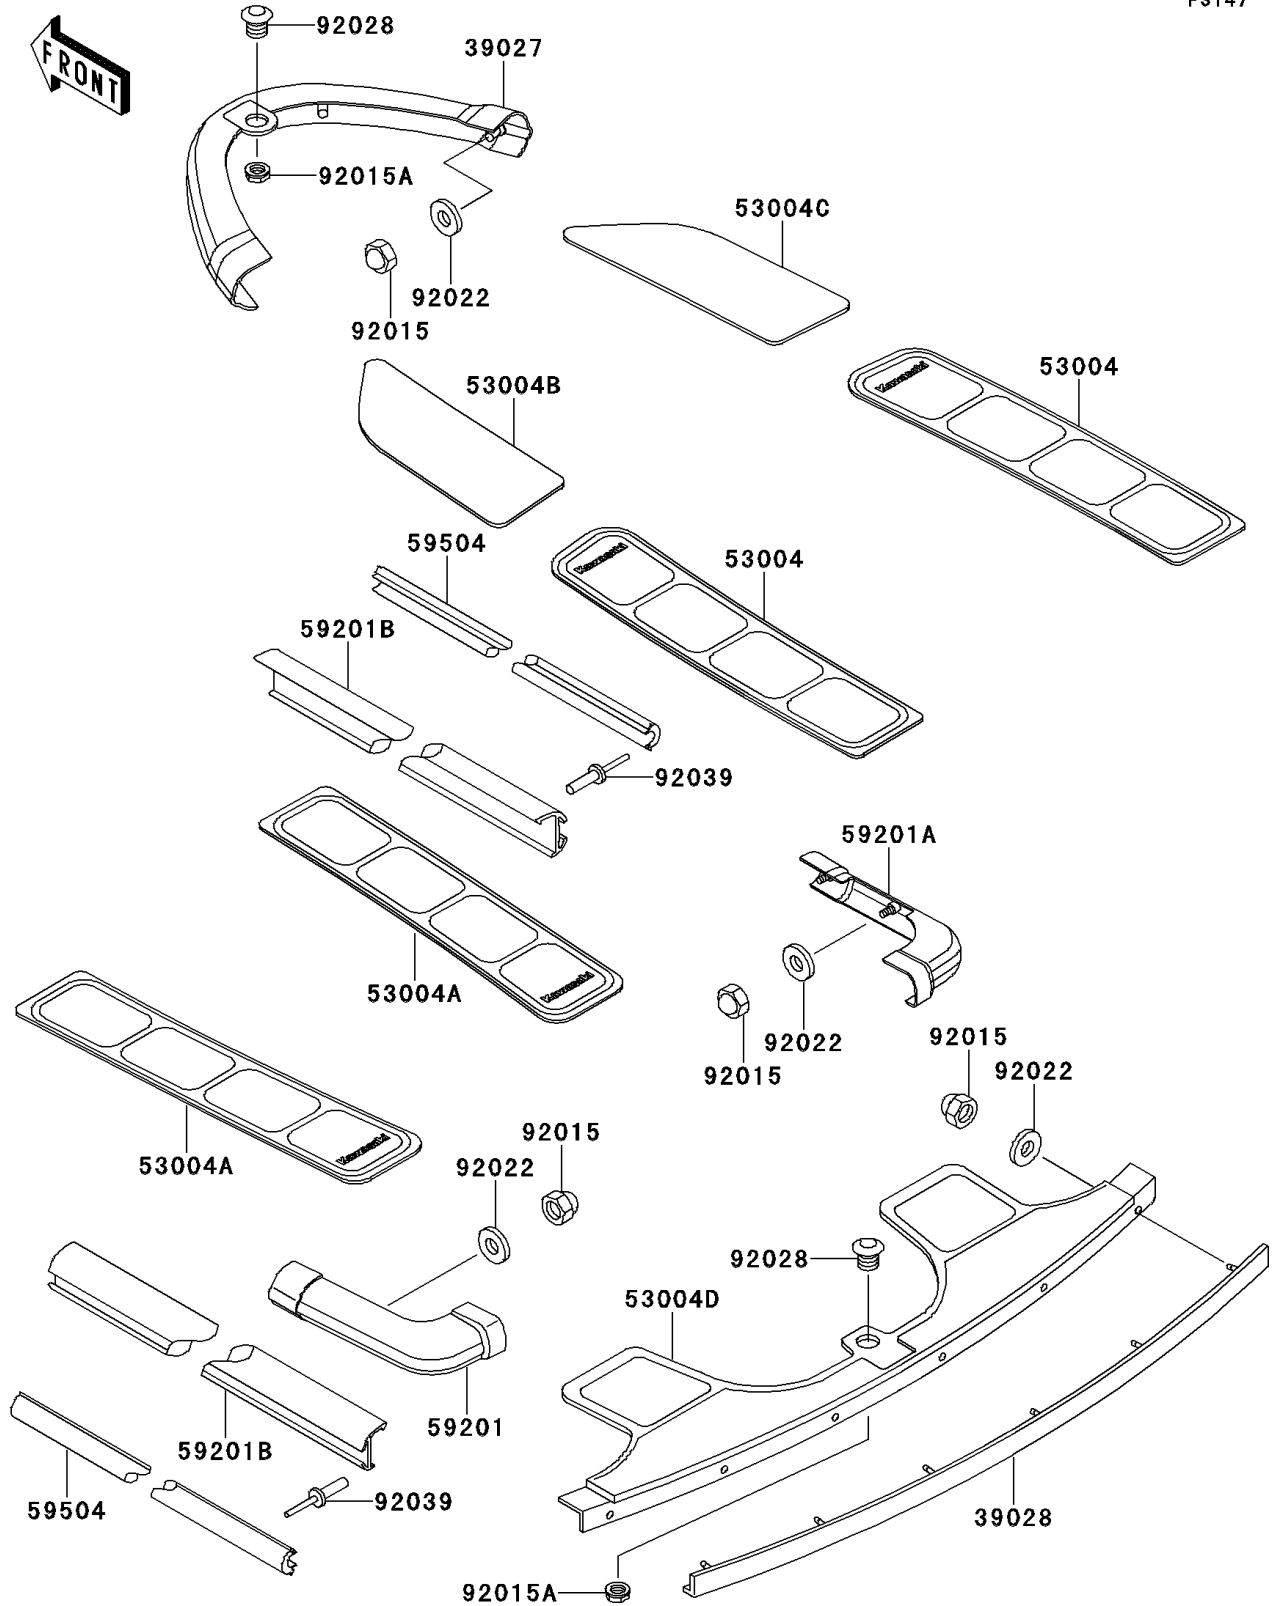

1997 SS

PARTS DIAGRAM

Pads

F3147

1997 SS

PARTS LIST

Pads

Kawasaki

Let the Good Times Roll®

ITEM NAME

PART NUMBER

QUANTITY
