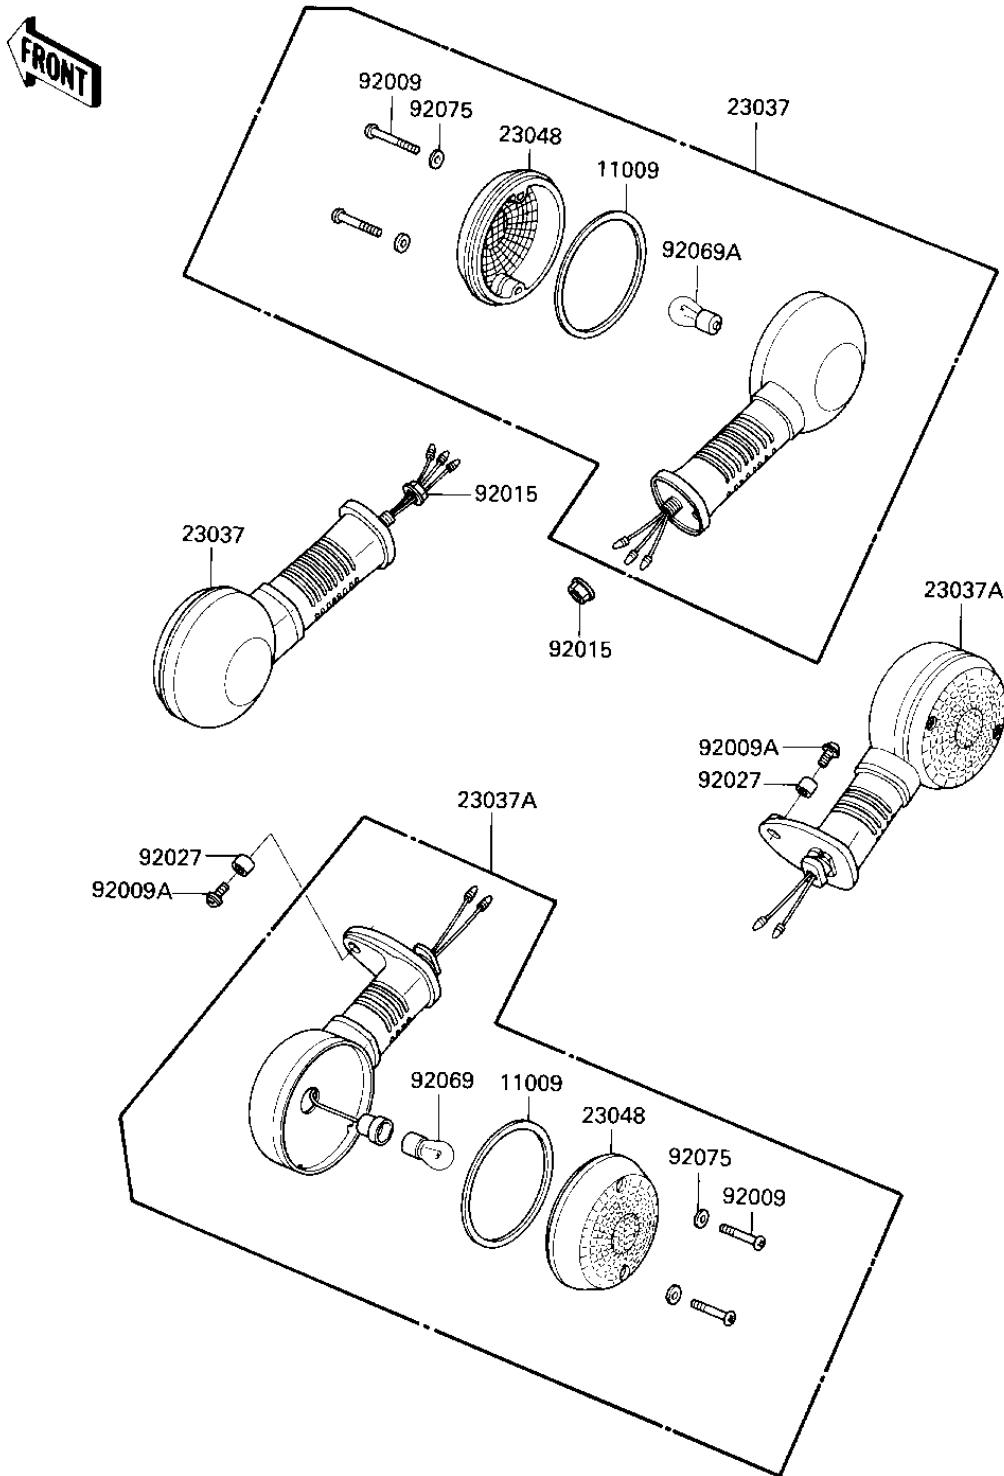

1985 LTD Shaft

PARTS DIAGRAM

TURN SIGNALS

F2730-0136

1985 LTD Shaft

PARTS LIST TURN SIGNALS

| ITEM NAME | PART NUMBER | QUANTITY |
|-----------|-------------|----------|
|-----------|-------------|----------|
