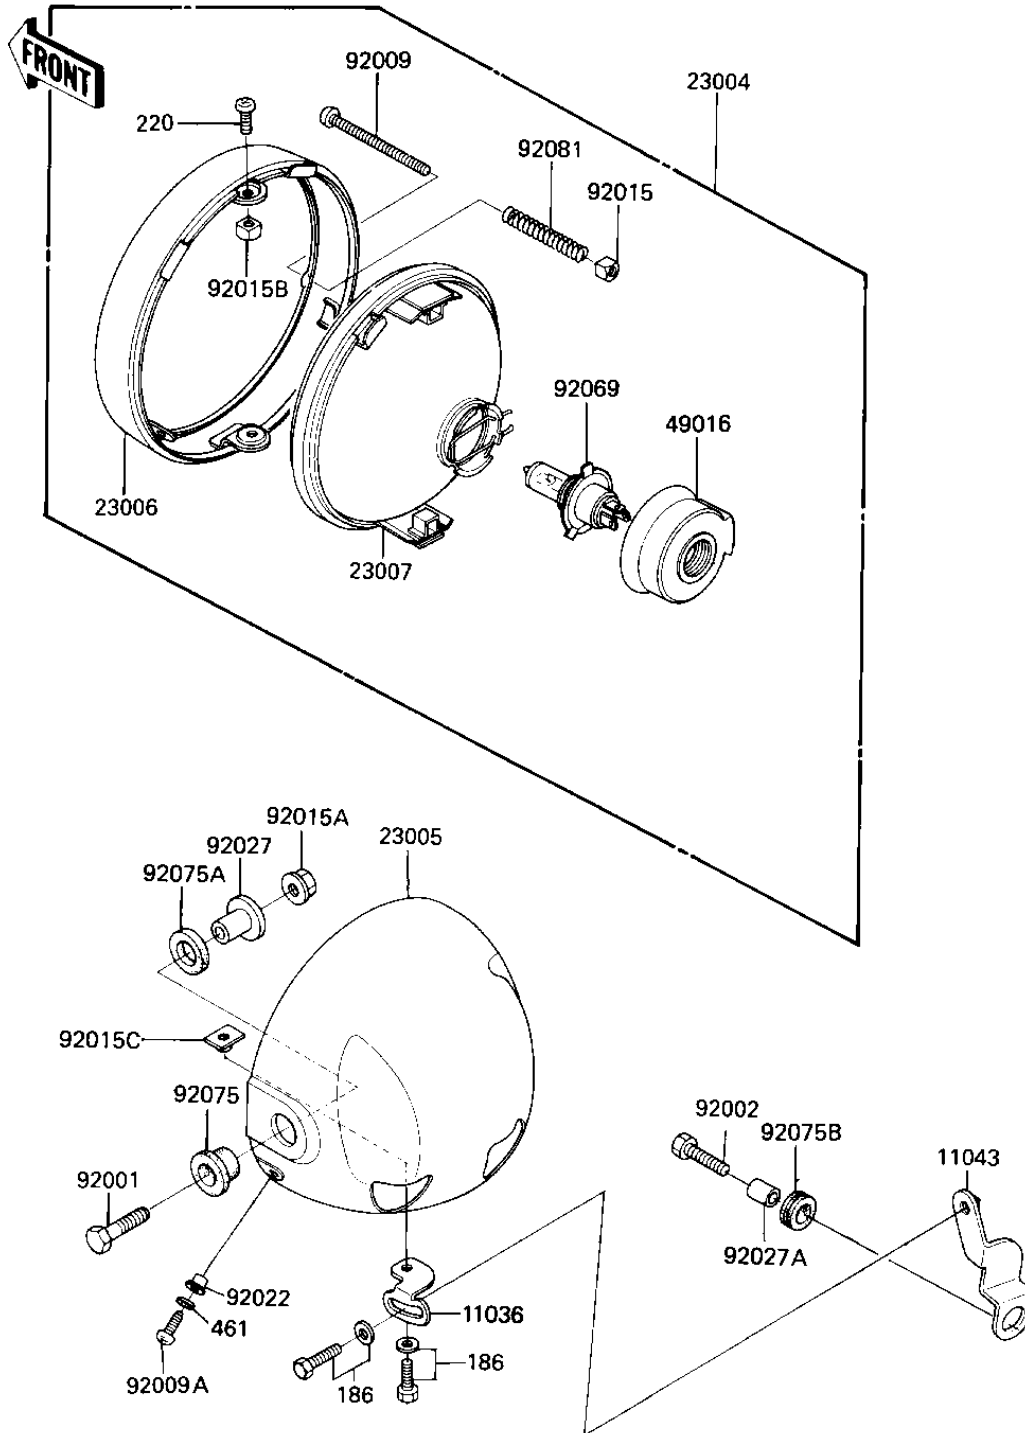

## PARTS DIAGRAM

### HEADLIGHT

F2710-0277

# 1985 LTD Shaft

## PARTS LIST