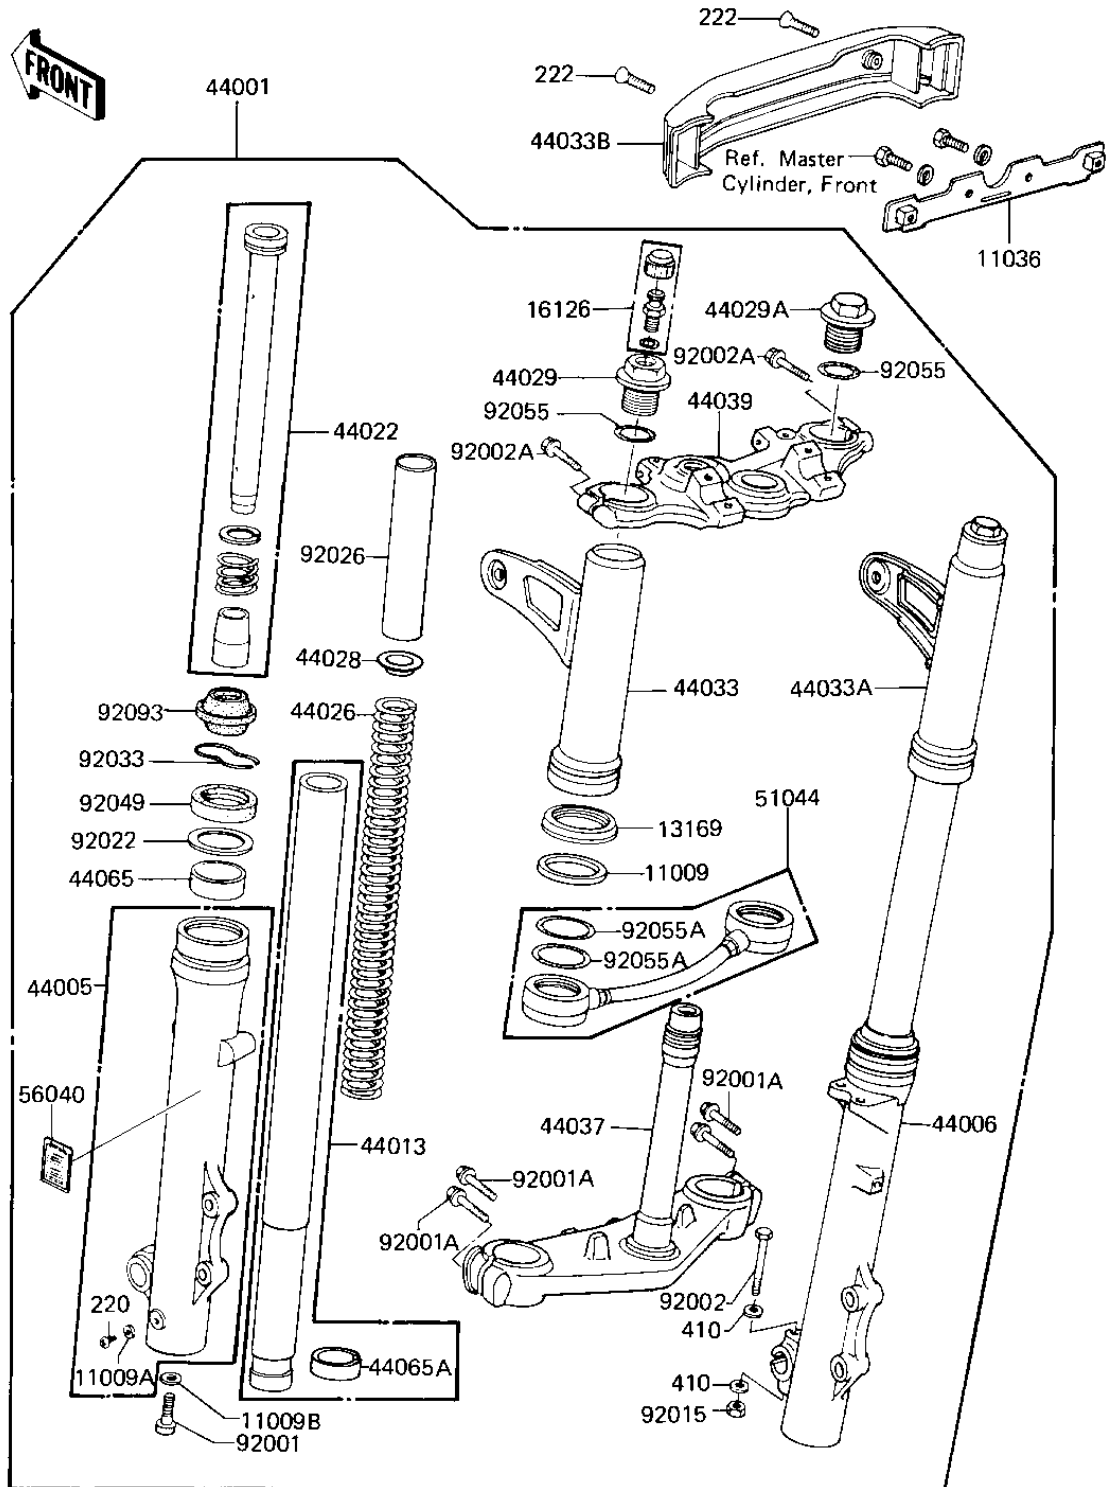

1985 LTD Shaft

PARTS DIAGRAM

FRONT FORK

F2340-0231

1985 LTD Shaft

PARTS LIST FRONT FORK

ITEM NAME

PART NUMBER

QUANTITY
