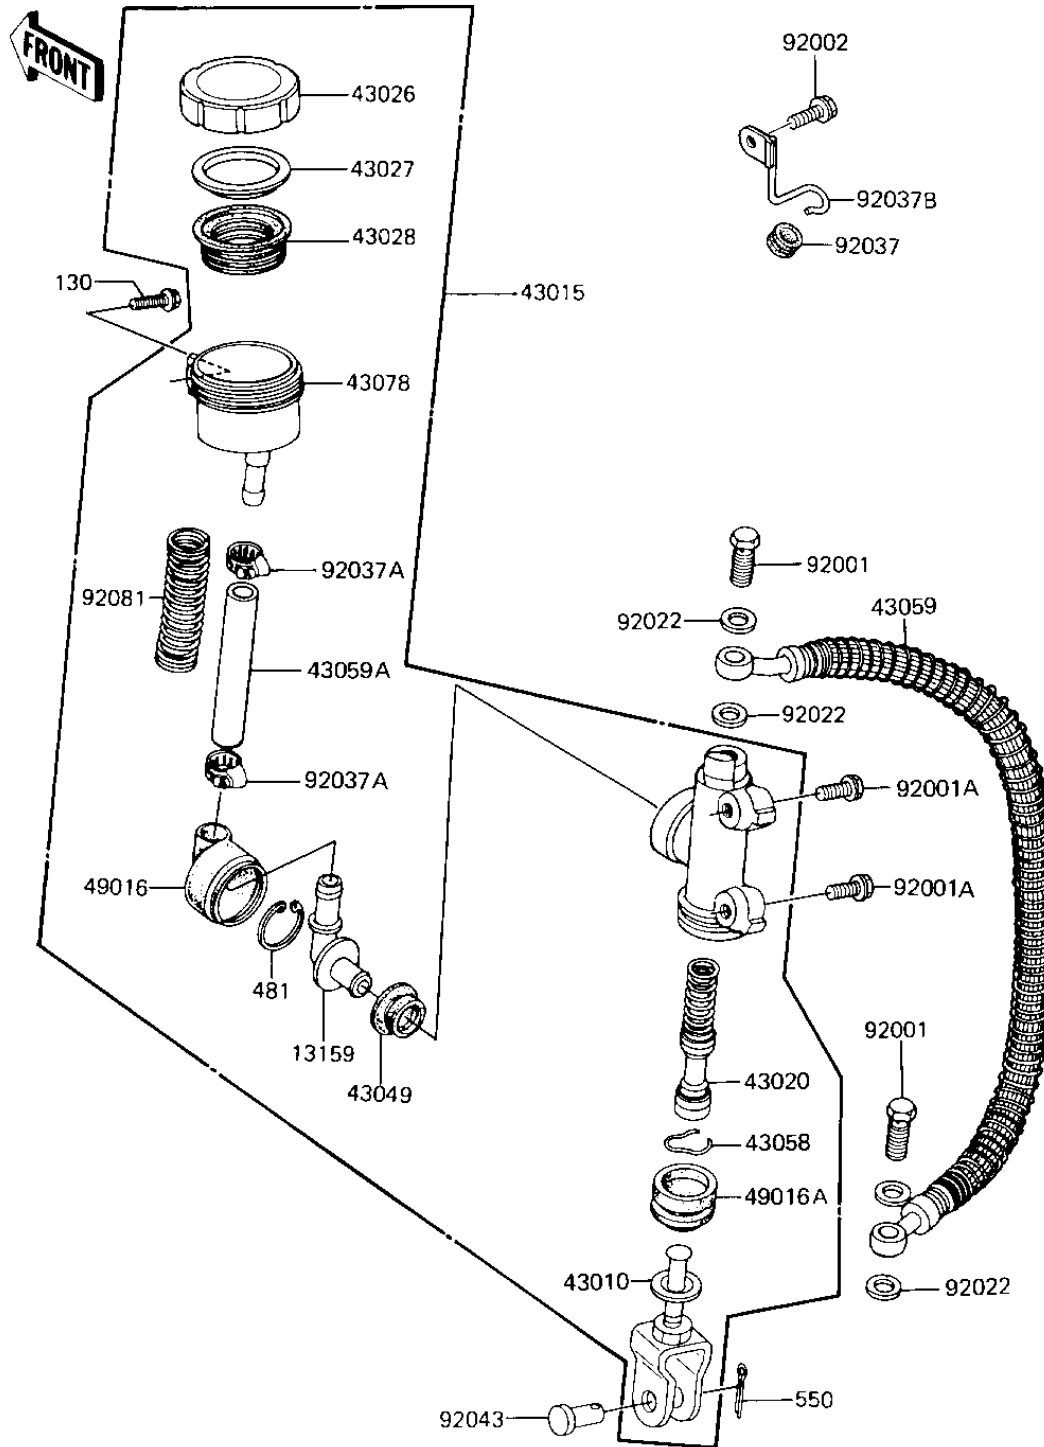

1985 LTD Shaft

PARTS DIAGRAM

REAR MASTER CYLINDER

F2293-0057

1985 LTD Shaft

PARTS LIST

REAR MASTER CYLINDER

Kawasaki

Let the Good Times Roll®

ITEM NAME

PART NUMBER

QUANTITY
