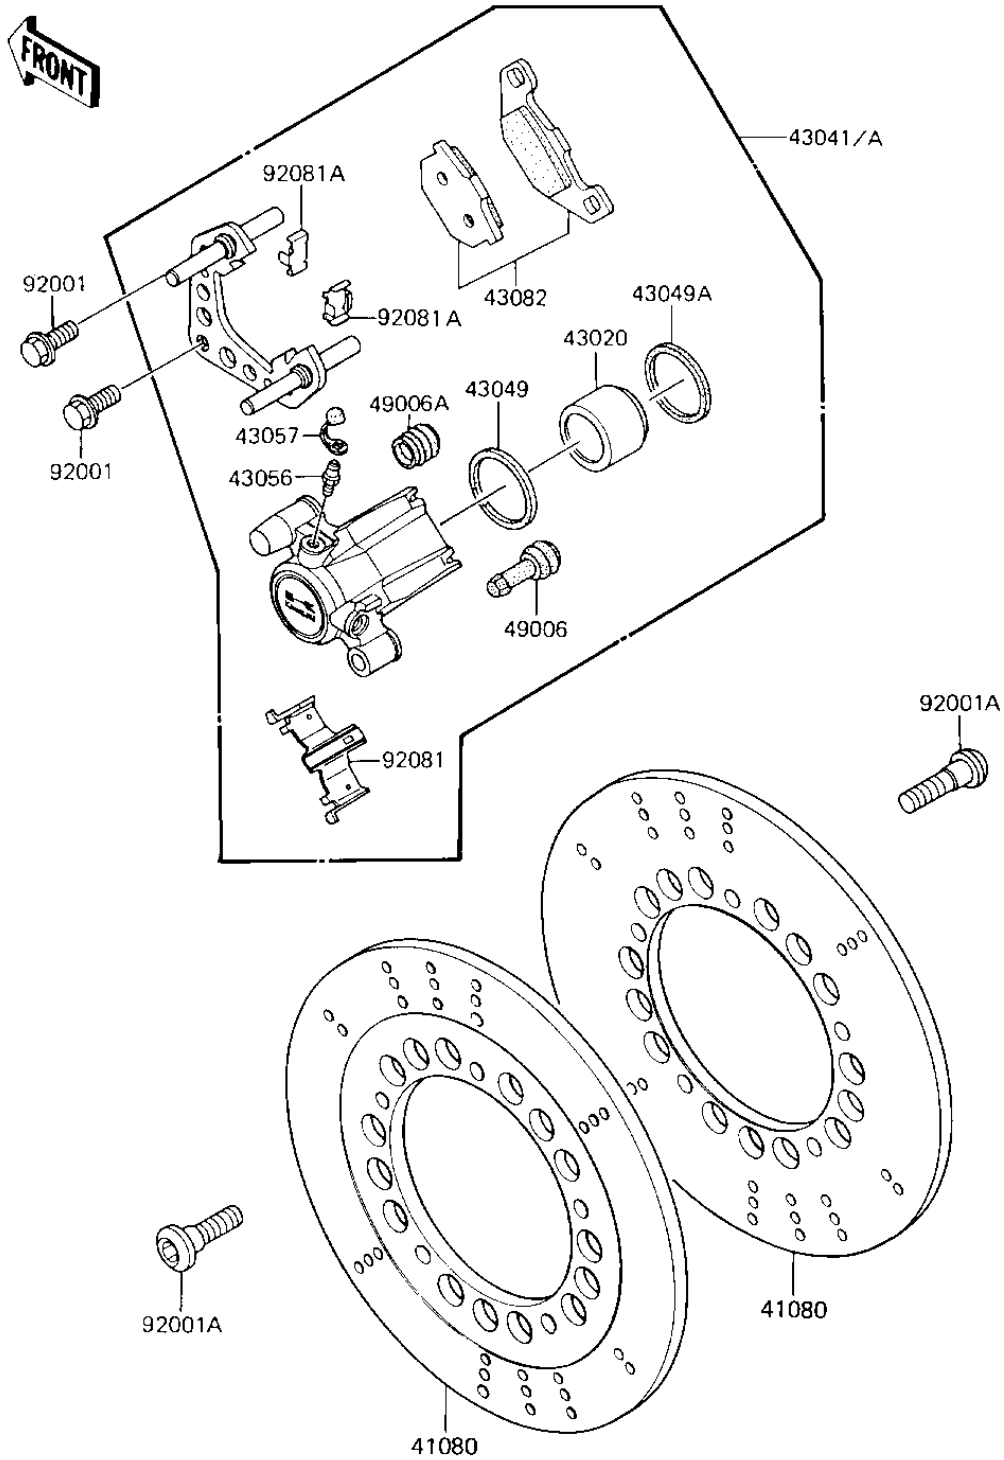

1985 LTD Shaft

PARTS DIAGRAM

FRONT BRAKE

F2292-0066

1985 LTD Shaft

PARTS LIST FRONT BRAKE

ITEM NAME

PART NUMBER

QUANTITY
