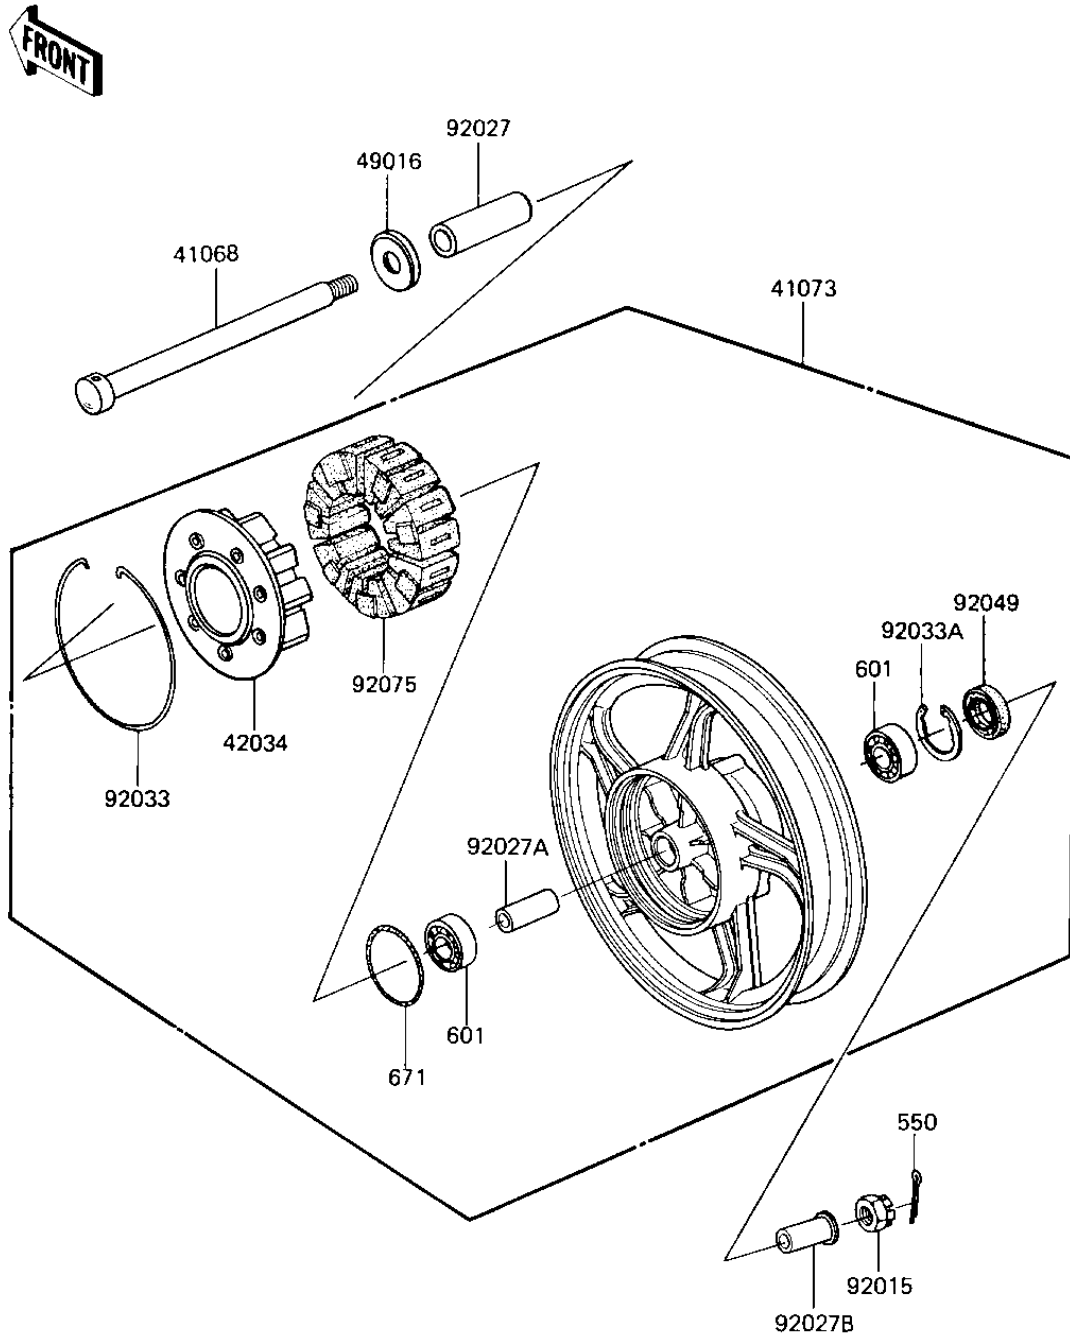

1985 LTD Shaft

PARTS DIAGRAM

REAR WHEEL/HUB

F2240-0159

1985 LTD Shaft

PARTS LIST REAR WHEEL/HUB

ITEM NAME	PART NUMBER	QUANTITY
-----------	-------------	----------
