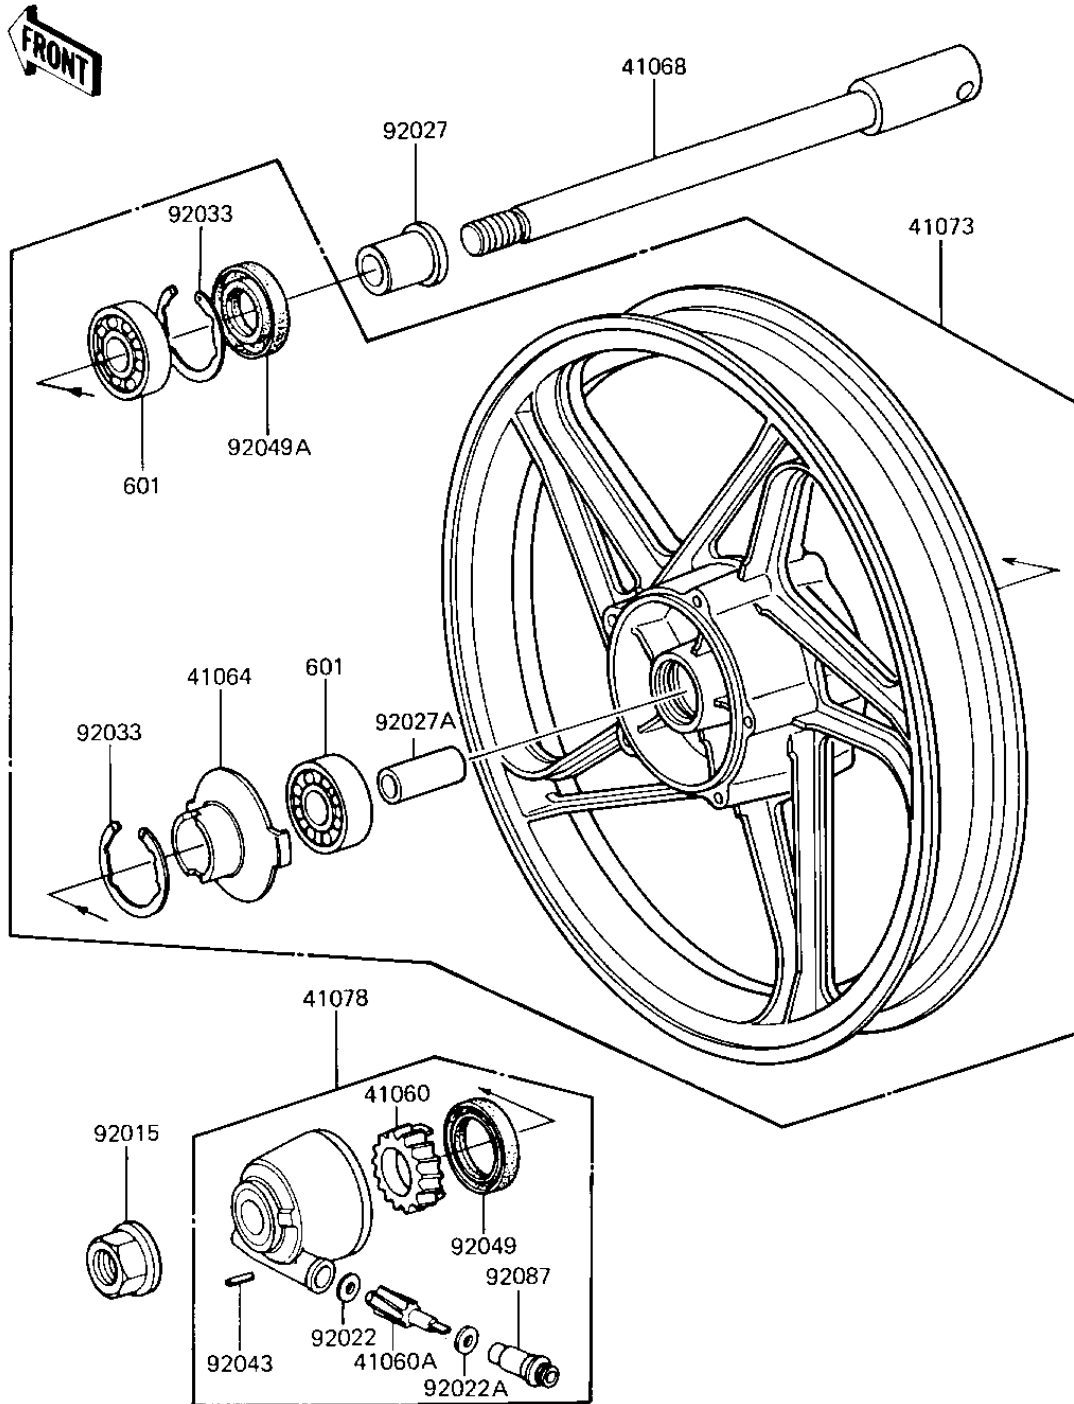

1985 LTD Shaft

PARTS DIAGRAM FRONT WHEEL/HUB

F2230-0115

1985 LTD Shaft

PARTS LIST FRONT WHEEL/HUB

ITEM NAME	PART NUMBER	QUANTITY
-----------	-------------	----------
