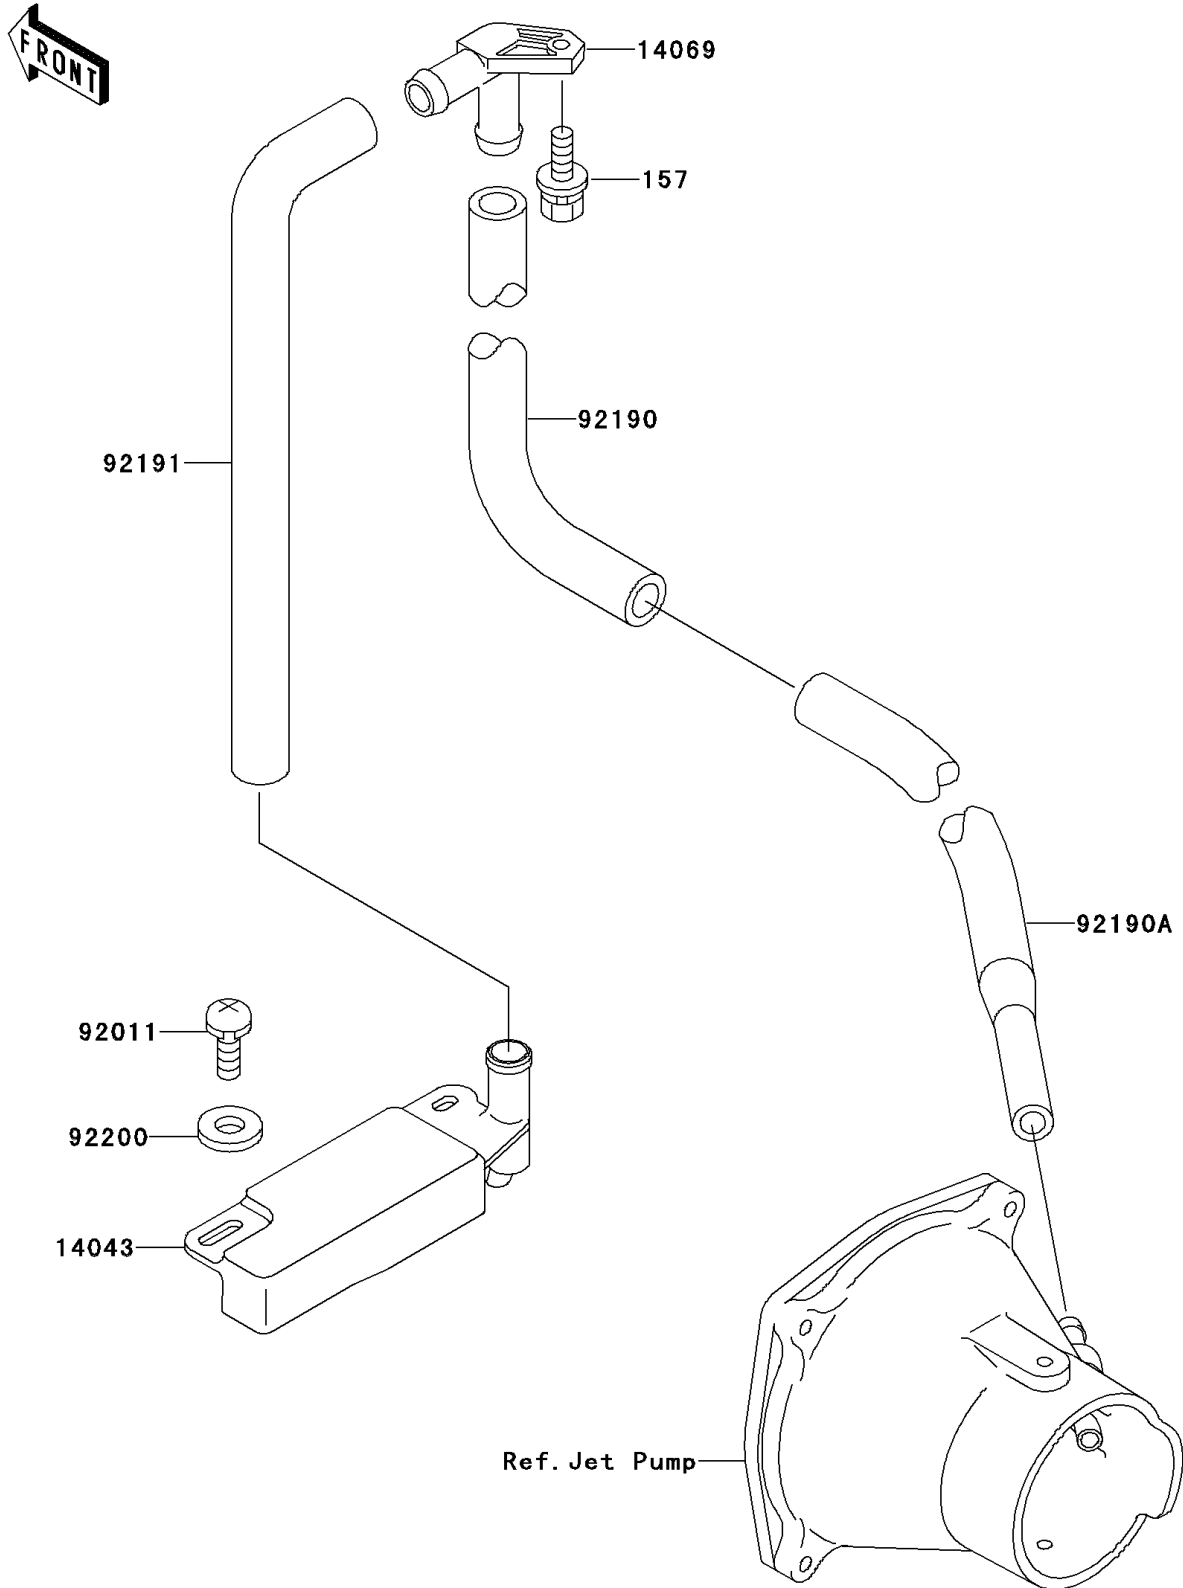

1997 SS

PARTS DIAGRAM

Bilge System

F3145

1997 SS

PARTS LIST

Bilge System

Kawasaki

Let the Good Times Roll®

ITEM NAME

PART NUMBER

QUANTITY
