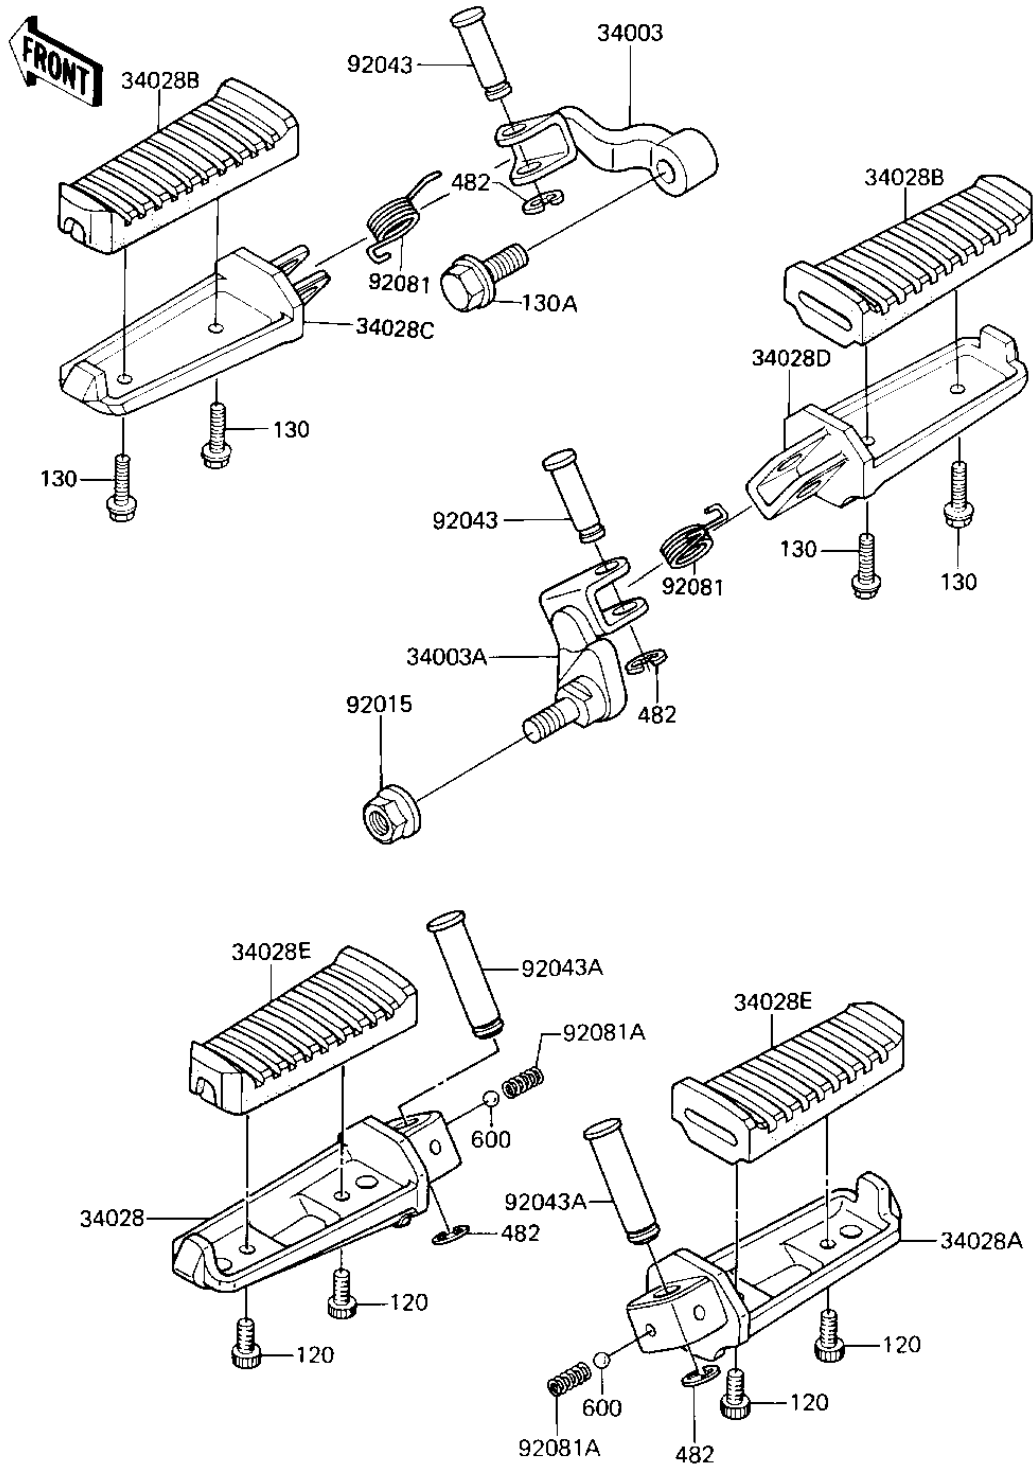

1985 LTD Shaft

PARTS DIAGRAM

FOOTRESTS

F2160-0118

—
F
—

1985 LTD Shaft

PARTS LIST

FOOTRESTS

Kawasaki

Let the Good Times Roll®

ITEM NAME

PART NUMBER

QUANTITY
