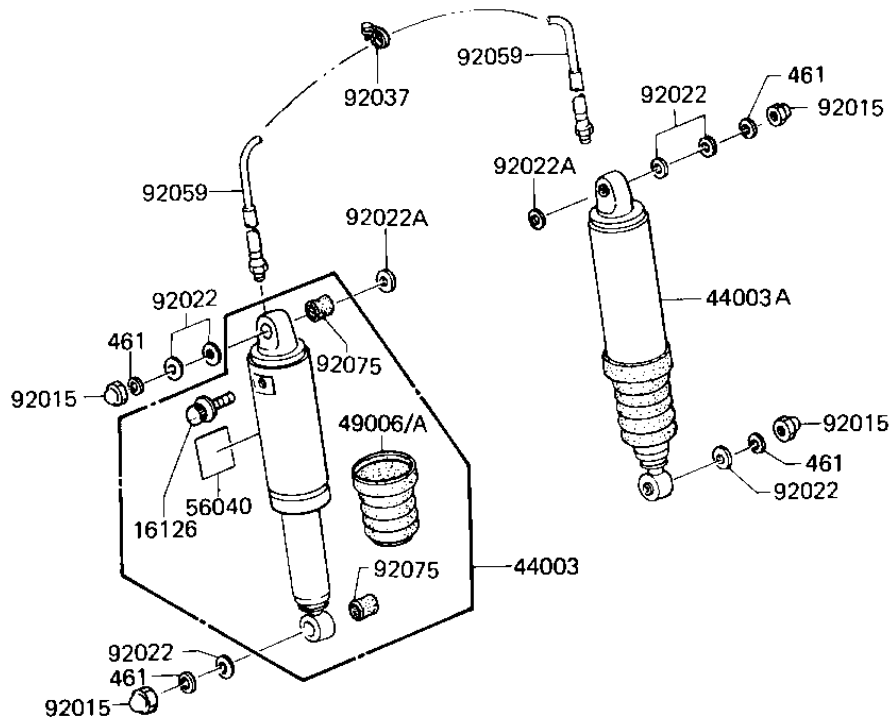

1985 LTD Shaft

PARTS DIAGRAM SHOCK ABSORBERS

F2151-0003

—
F
↓
—

161
44C
44C
49C
49C

56C
92C
92C
92C
92C

92C
92C
L

1985 LTD Shaft

PARTS LIST

SHOCK ABSORBERS

Kawasaki

Let the Good Times Roll®

ITEM NAME

PART NUMBER

QUANTITY
