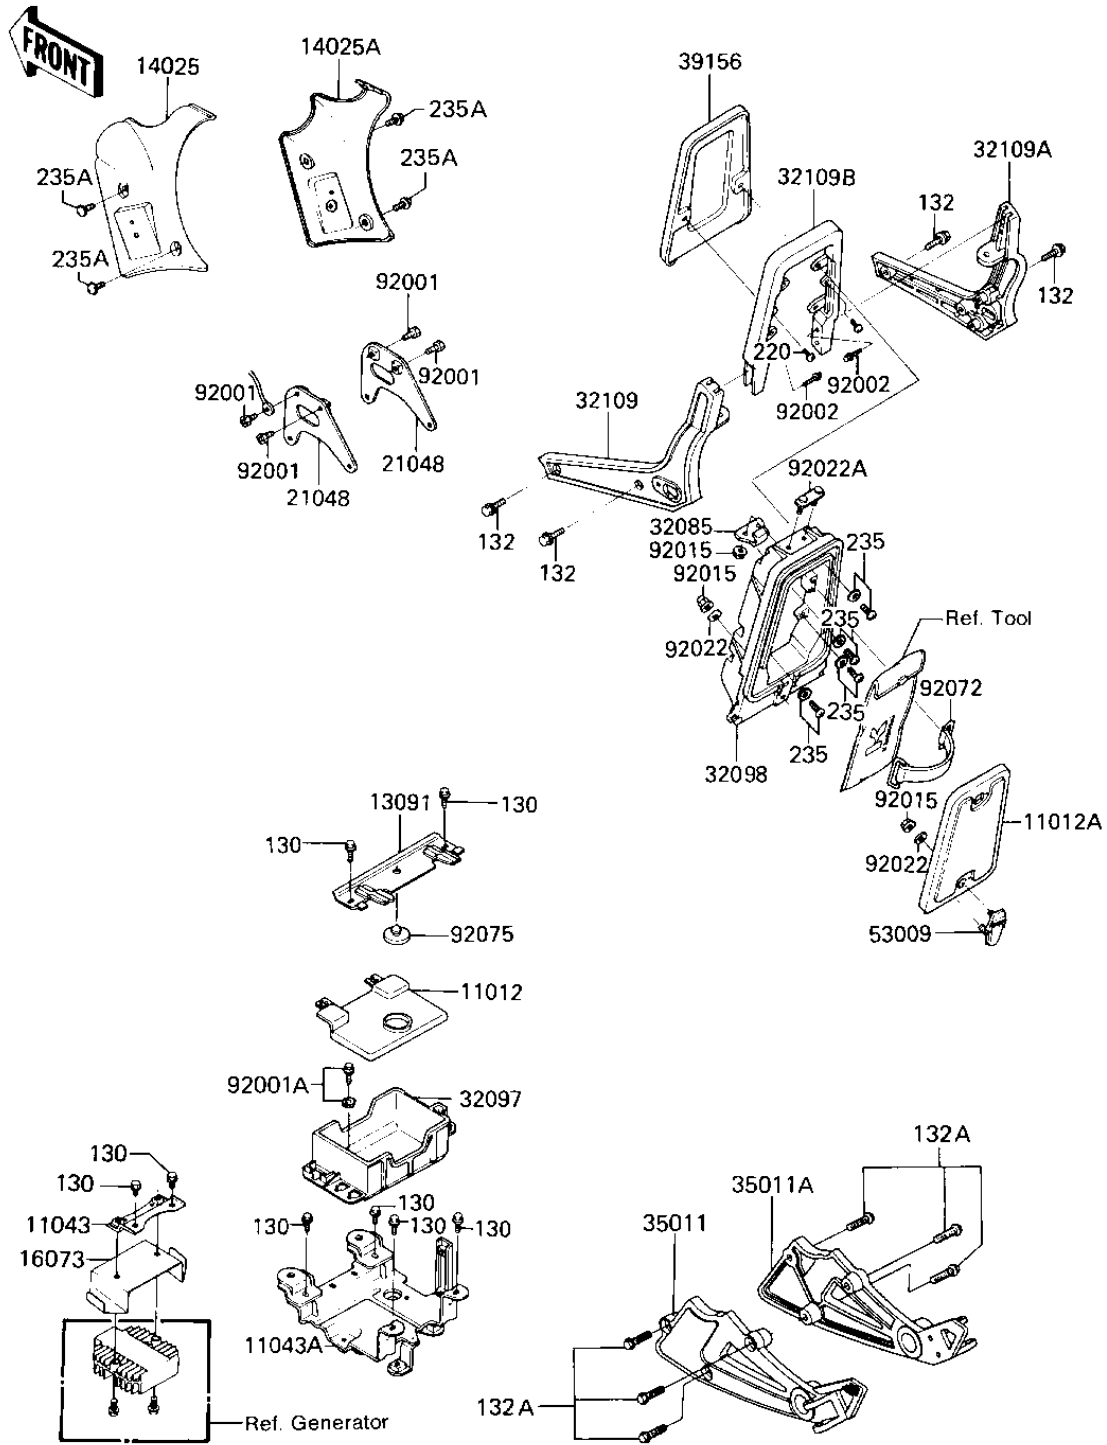

1985 LTD Shaft

PARTS DIAGRAM

BATTERY CASE/TOOL CASE

F2132-0132

1985 LTD Shaft

PARTS LIST

BATTERY CASE/TOOL CASE

Kawasaki

Let the Good Times Roll®

ITEM NAME

PART NUMBER

QUANTITY
