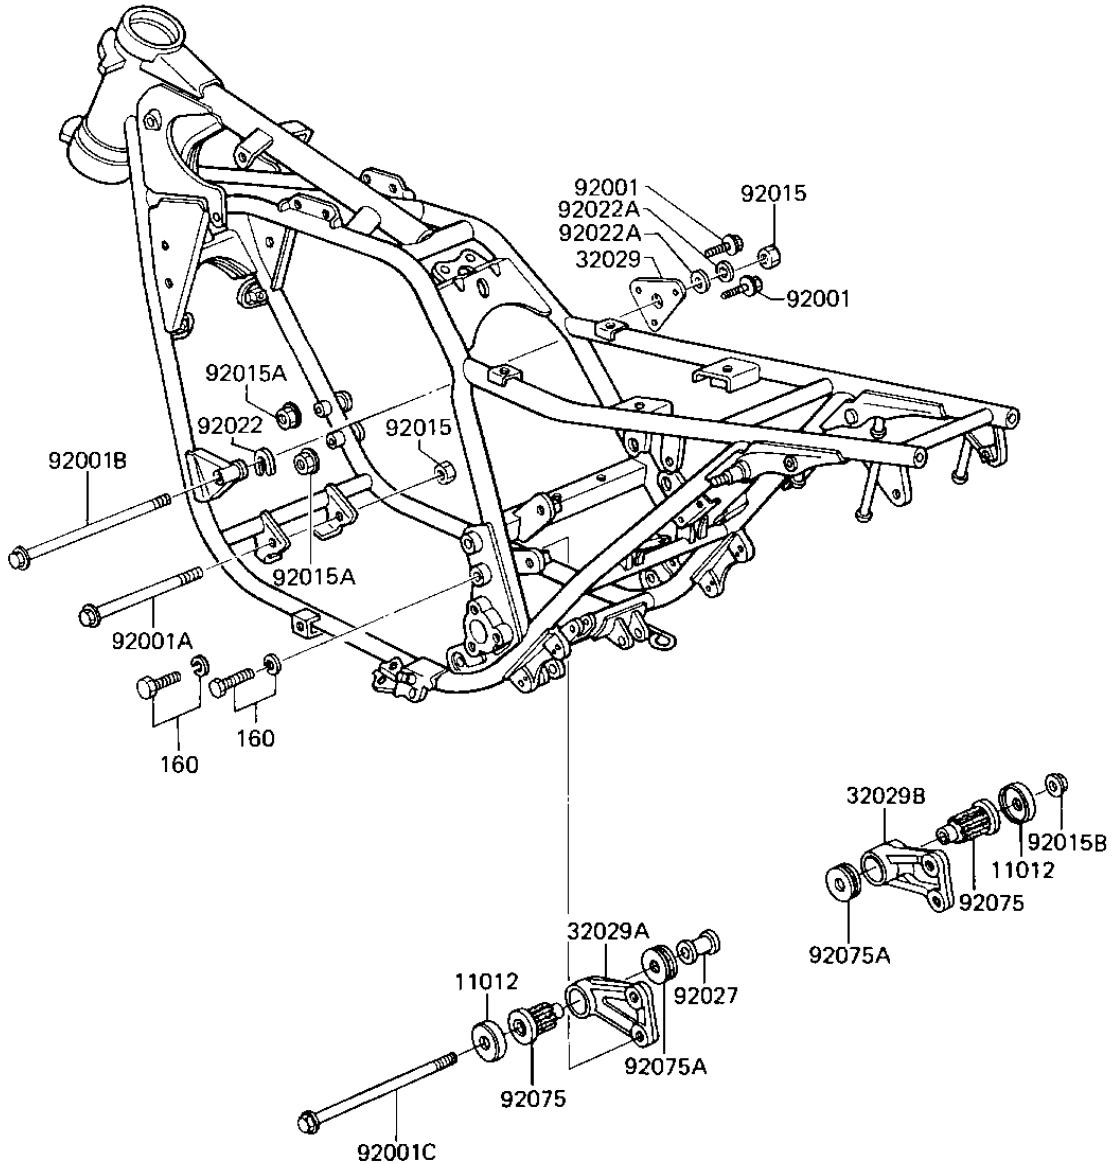

1985 LTD Shaft

PARTS DIAGRAM

FRAME FITTINGS

F2131-0184

1985 LTD Shaft

PARTS LIST FRAME FITTINGS

ITEM NAME

PART NUMBER

QUANTITY
