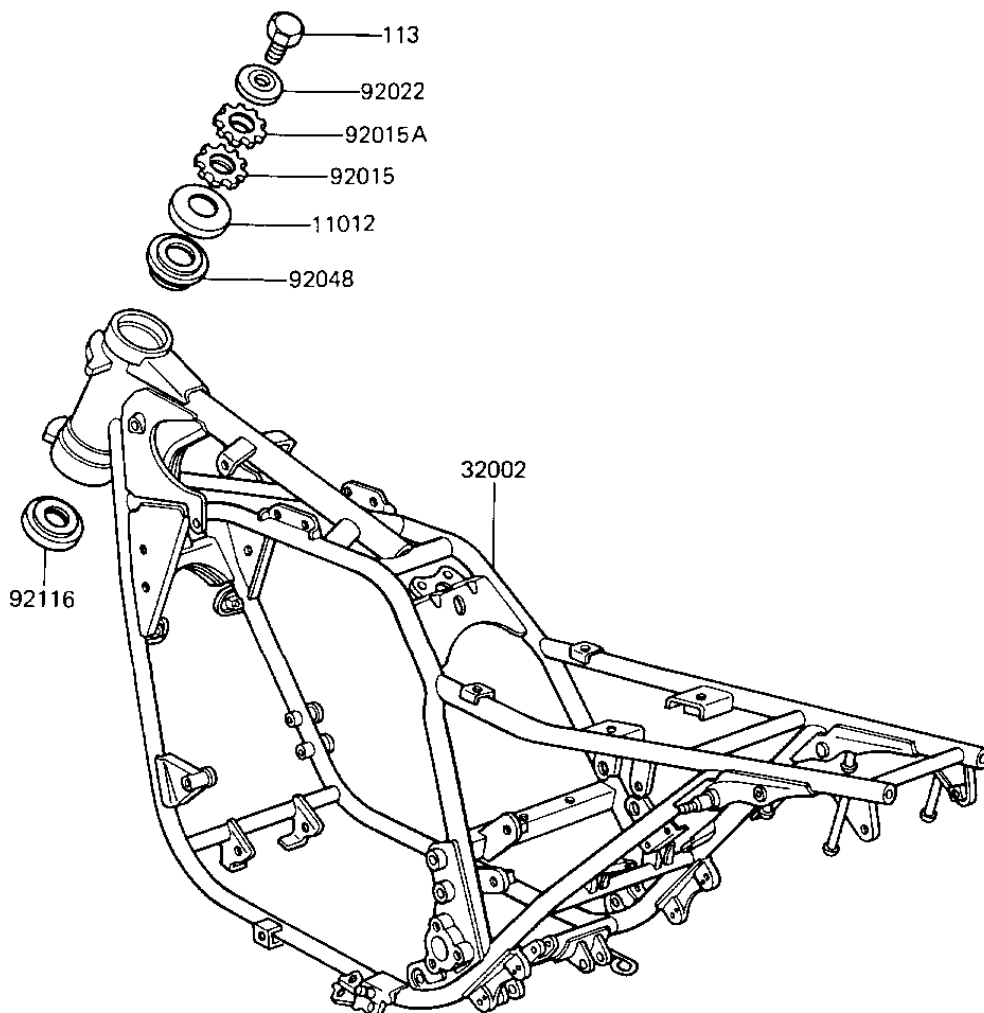

1985 LTD Shaft

PARTS DIAGRAM

FRAME

Kawasaki

Let the Good Times Roll®

F2120-0245 —

1985 LTD Shaft

PARTS LIST

FRAME

Kawasaki

Let the Good Times Roll®

ITEM NAME

PART NUMBER

QUANTITY
