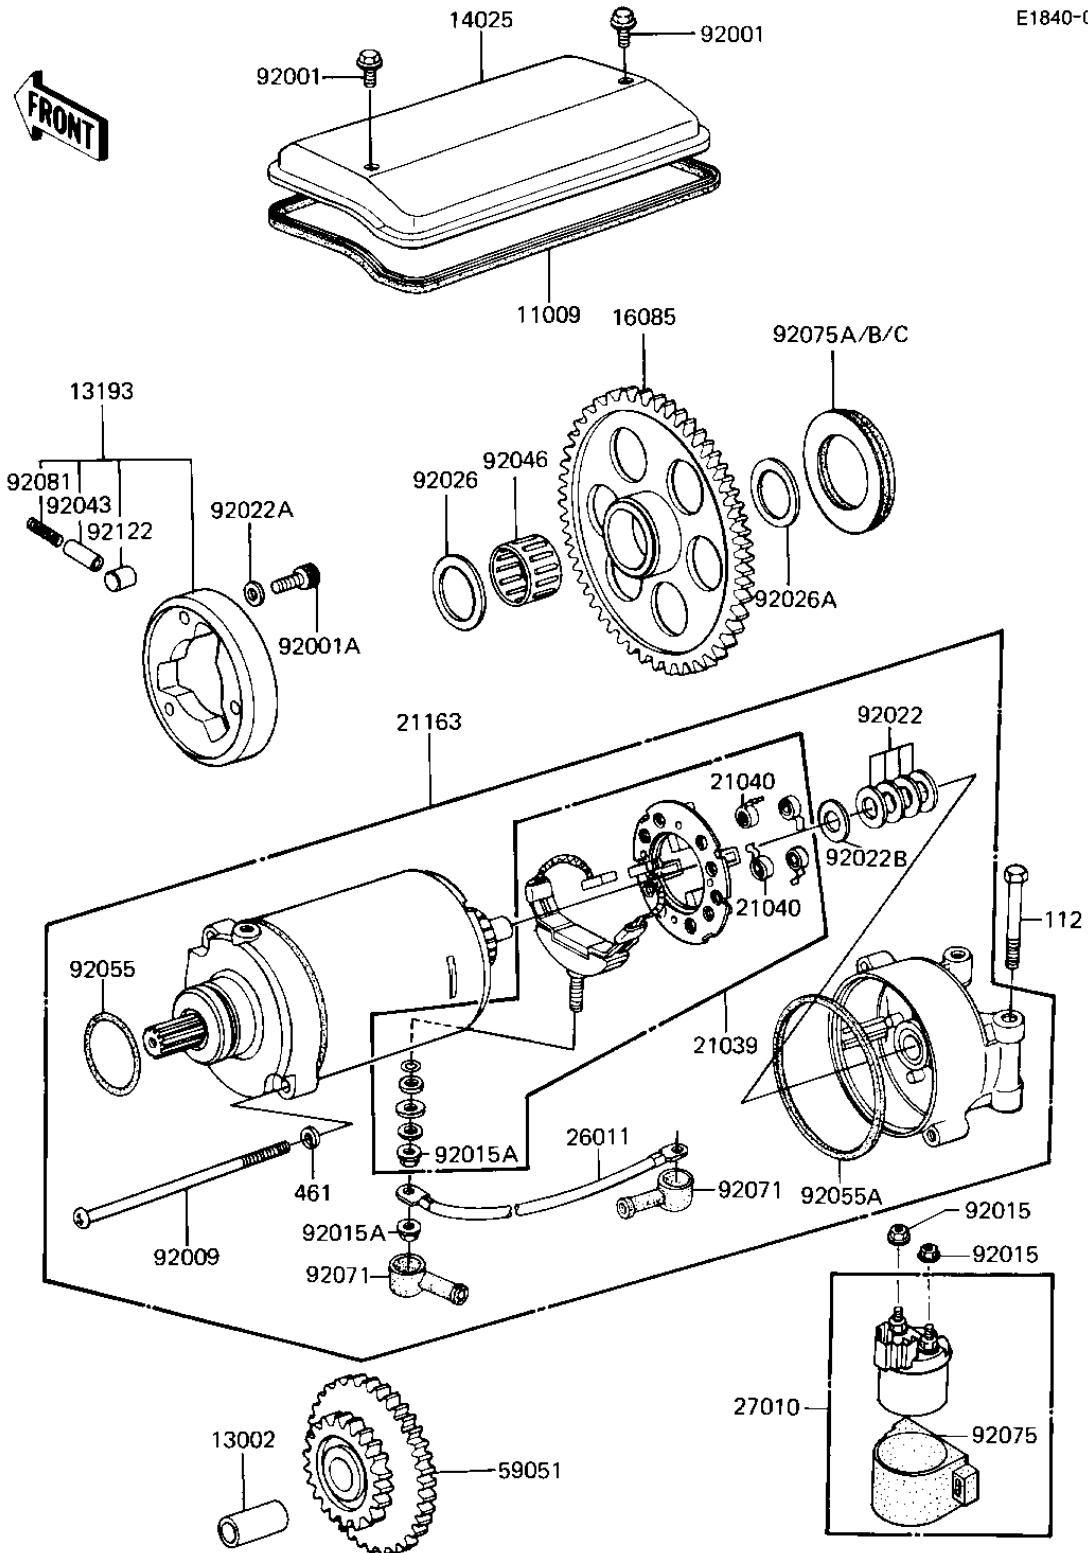

1985 LTD Shaft

PARTS DIAGRAM

STARTER MOTOR/STARTER CLUTCH

1985 LTD Shaft

PARTS LIST

STARTER MOTOR/STARTER CLUTCH

ITEM NAME

PART NUMBER

QUANTITY
