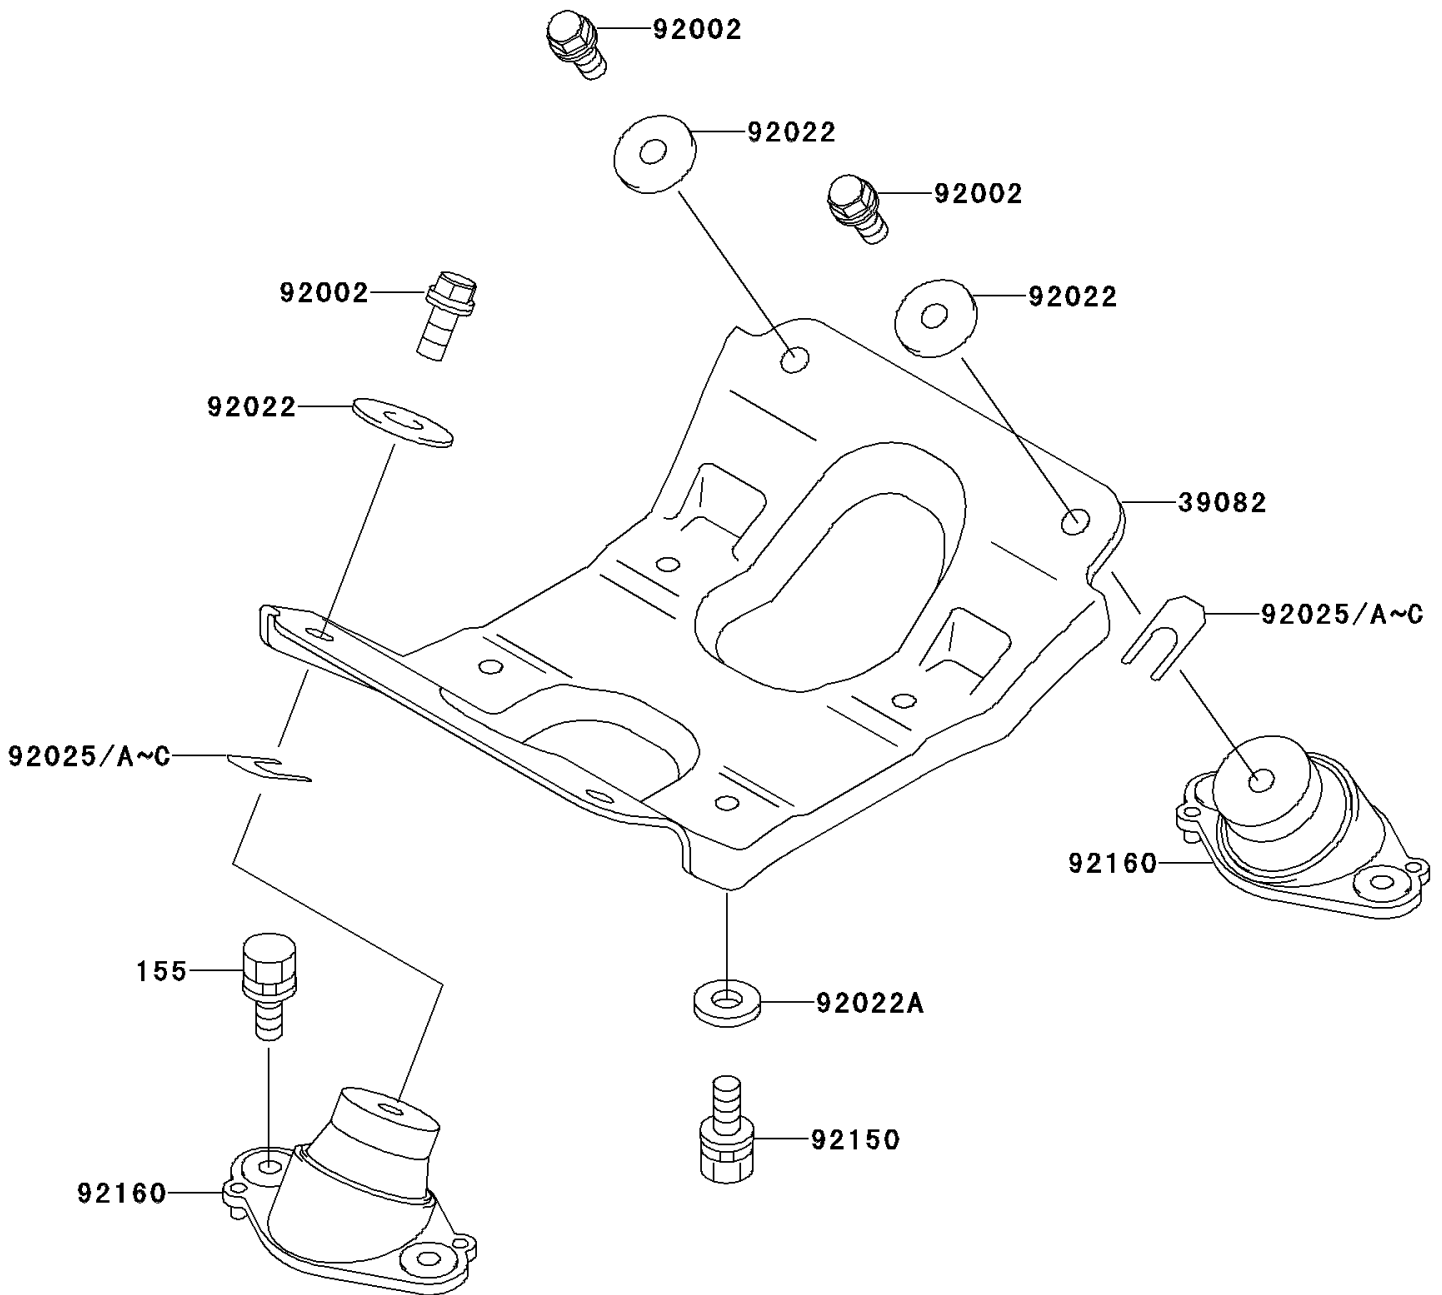

1997 SS

PARTS DIAGRAM

Engine Mount

F3144

1997 SS

PARTS LIST

Engine Mount

Kawasaki

Let the Good Times Roll®

ITEM NAME

PART NUMBER

QUANTITY
