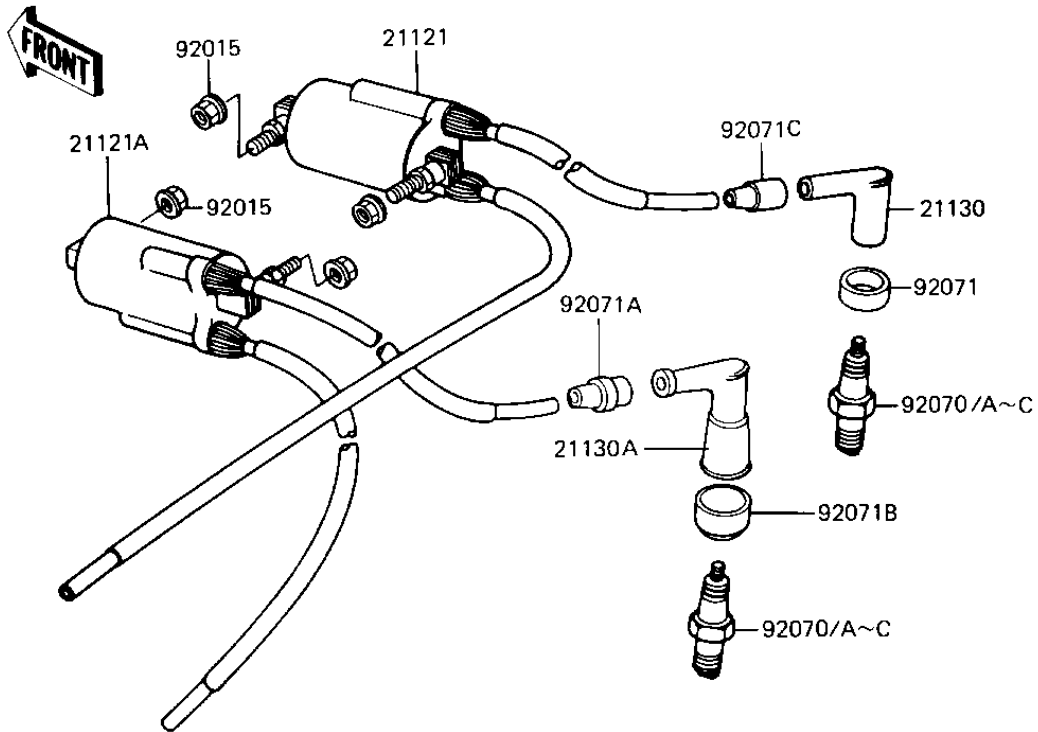

1985 LTD Shaft

PARTS DIAGRAM

IGNITION

E1830-0204

1985 LTD Shaft

PARTS LIST

IGNITION

Kawasaki

Let the Good Times Roll®

ITEM NAME

PART NUMBER

QUANTITY
