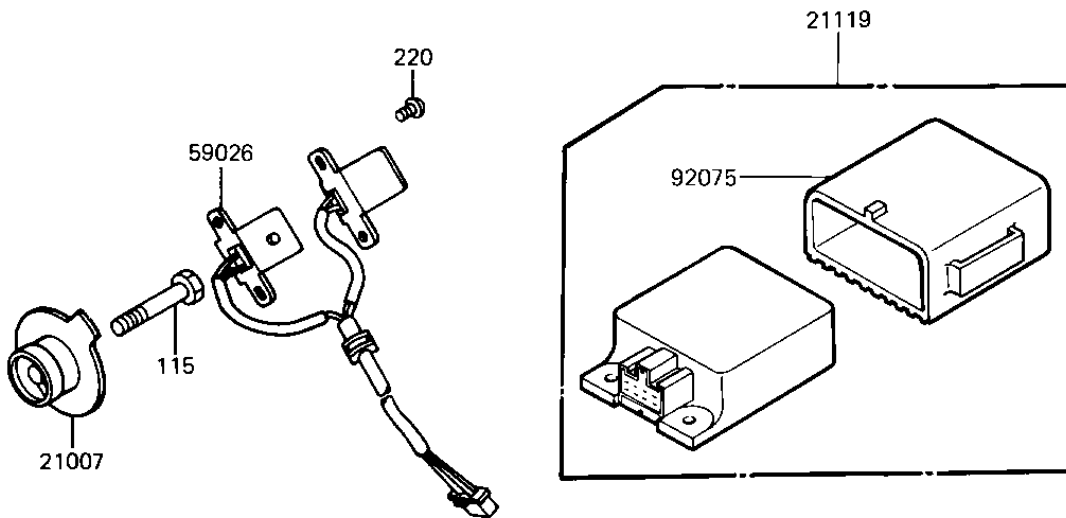

1985 LTD Shaft

PARTS DIAGRAM

IGNITION

E1830-0204

1985 LTD Shaft

PARTS LIST

IGNITION

Kawasaki

Let the Good Times Roll®

ITEM NAME

PART NUMBER

QUANTITY
