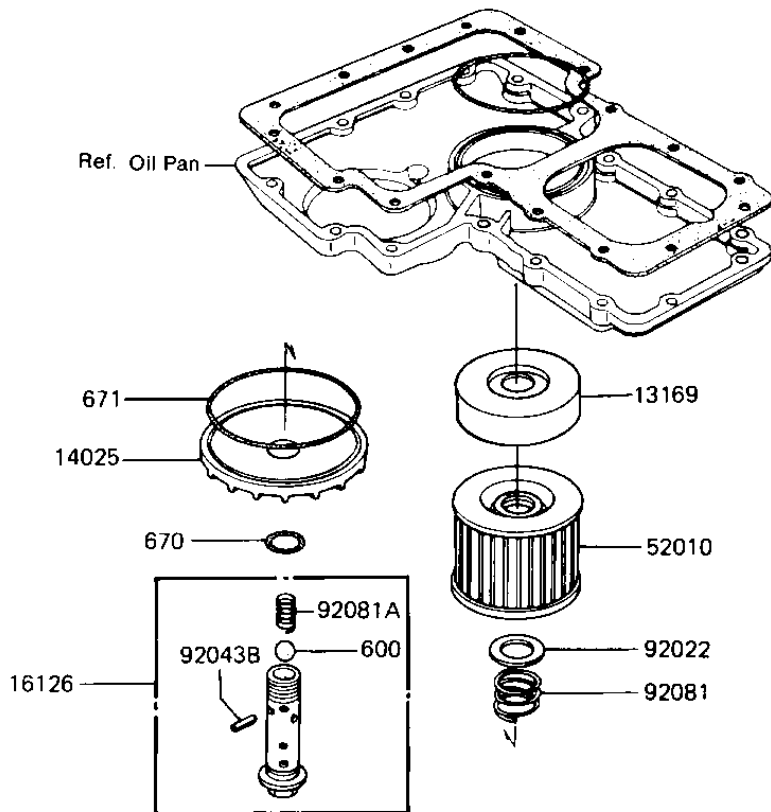

## PARTS DIAGRAM OIL PUMP/OIL FILTER

E1710-0060

# 1985 LTD Shaft

## PARTS LIST

### OIL PUMP/OIL FILTER

**ITEM NAME**

**PART NUMBER**

**QUANTITY**

---