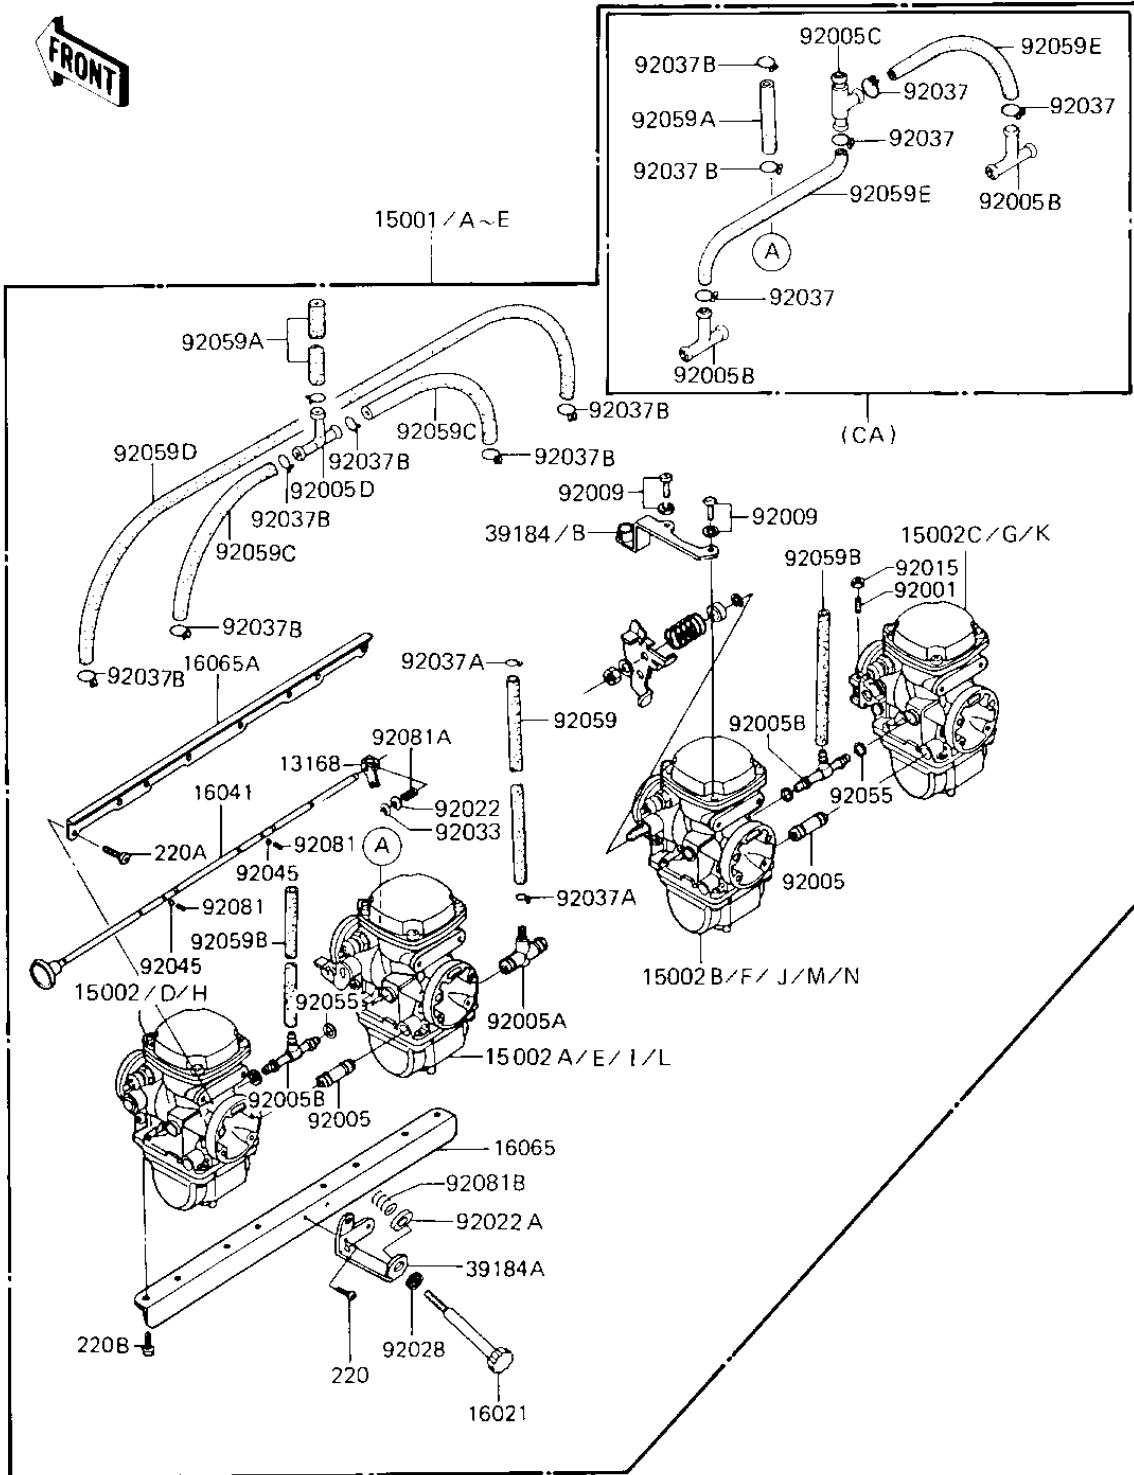

1985 LTD Shaft

PARTS DIAGRAM CARBURETOR ASSY

E1611-0163

1985 LTD Shaft

PARTS LIST CARBURETOR ASSY

ITEM NAME	PART NUMBER	QUANTITY
-----------	-------------	----------
