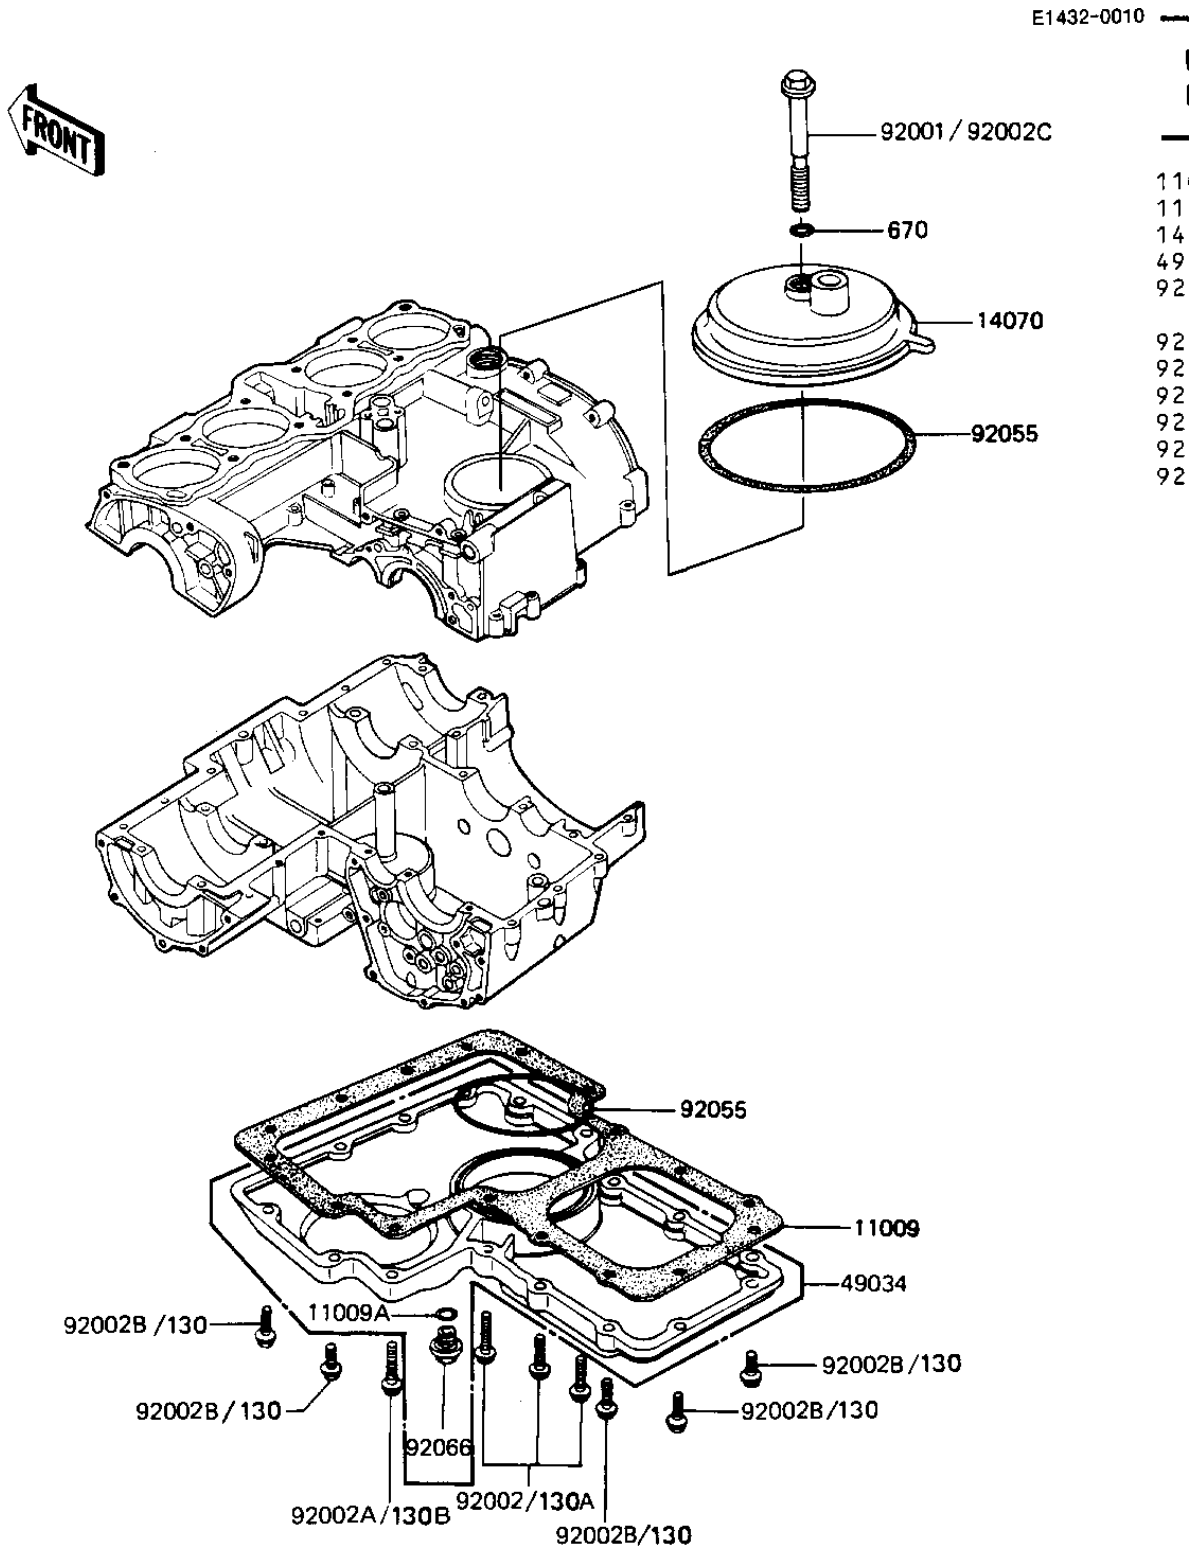

1985 LTD Shaft

PARTS DIAGRAM

BREATHER COVER/OIL PAN

1985 LTD Shaft

PARTS LIST

BREATHER COVER/OIL PAN

ITEM NAME

PART NUMBER

QUANTITY
