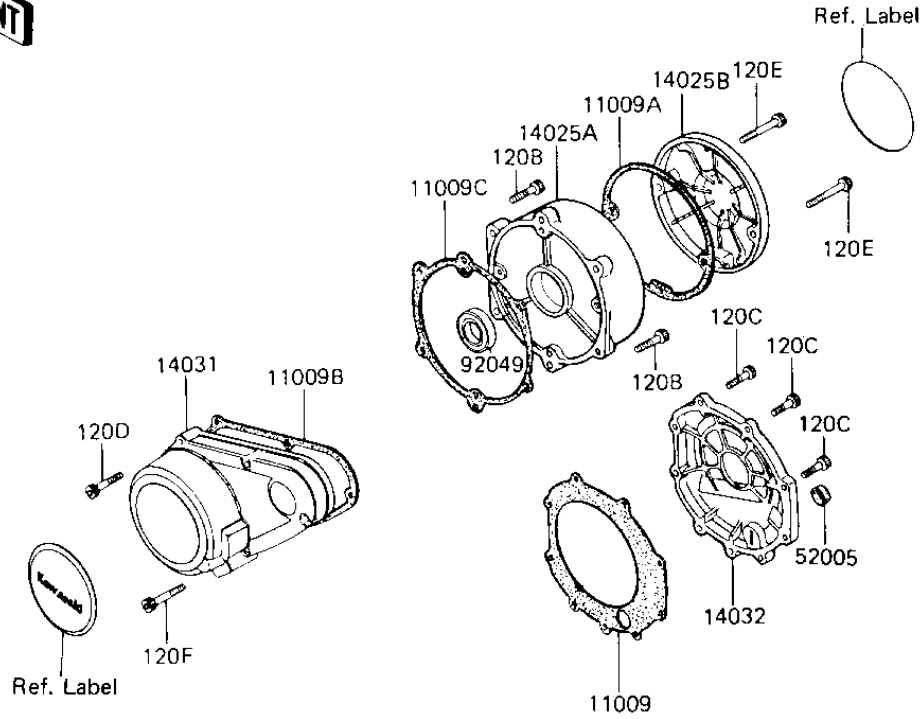

1985 LTD Shaft

PARTS DIAGRAM ENGINE COVERS

E1431-0151

1985 LTD Shaft

PARTS LIST ENGINE COVERS

ITEM NAME	PART NUMBER	QUANTITY
-----------	-------------	----------
