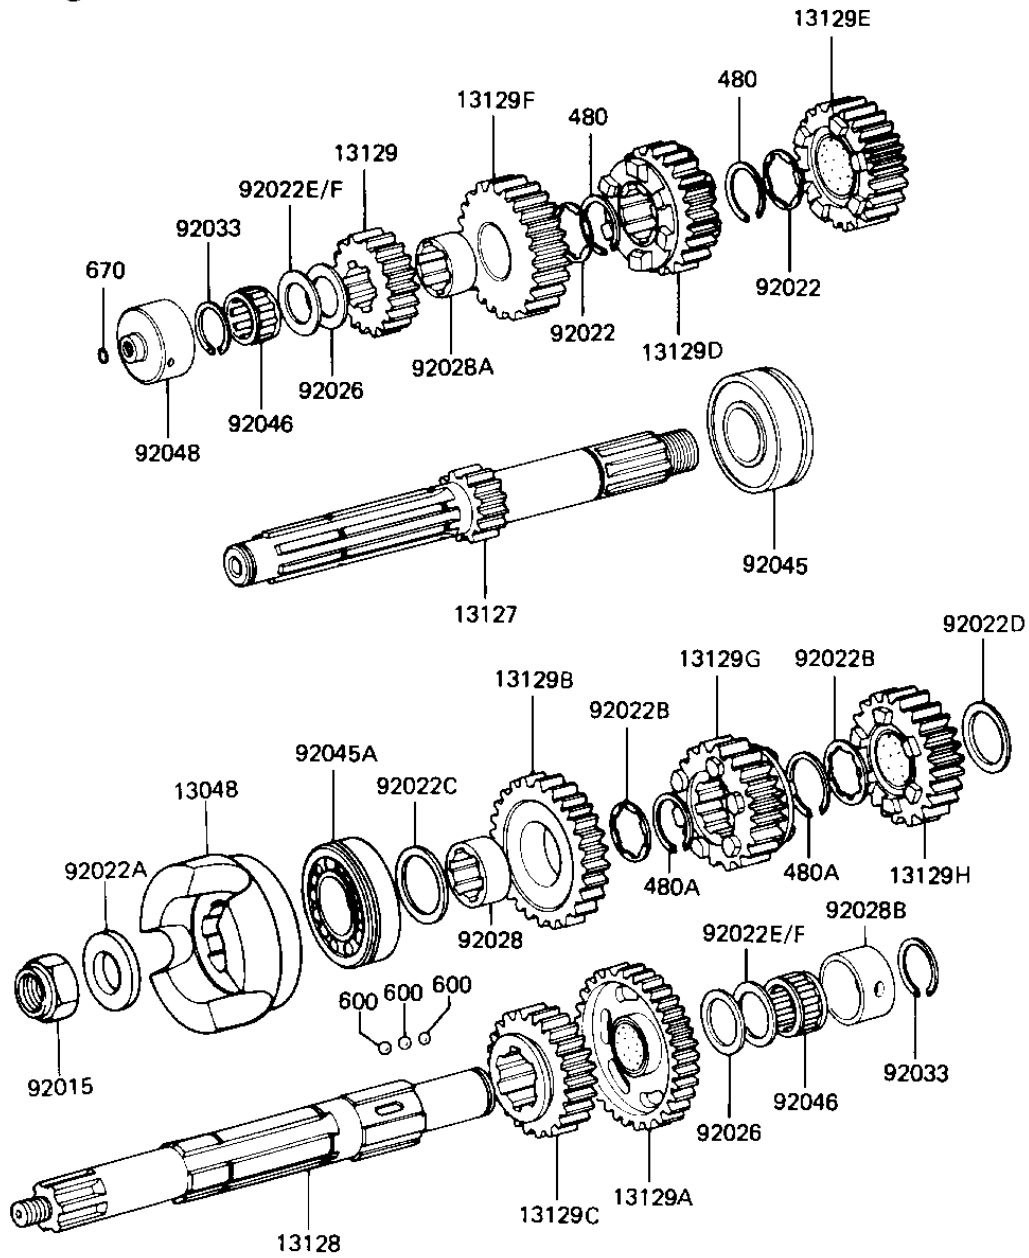

# 1985 LTD Shaft

## PARTS DIAGRAM TRANSMISSION

E1361-0140

## PARTS LIST TRANSMISSION

**ITEM NAME**

**PART NUMBER**

**QUANTITY**

---