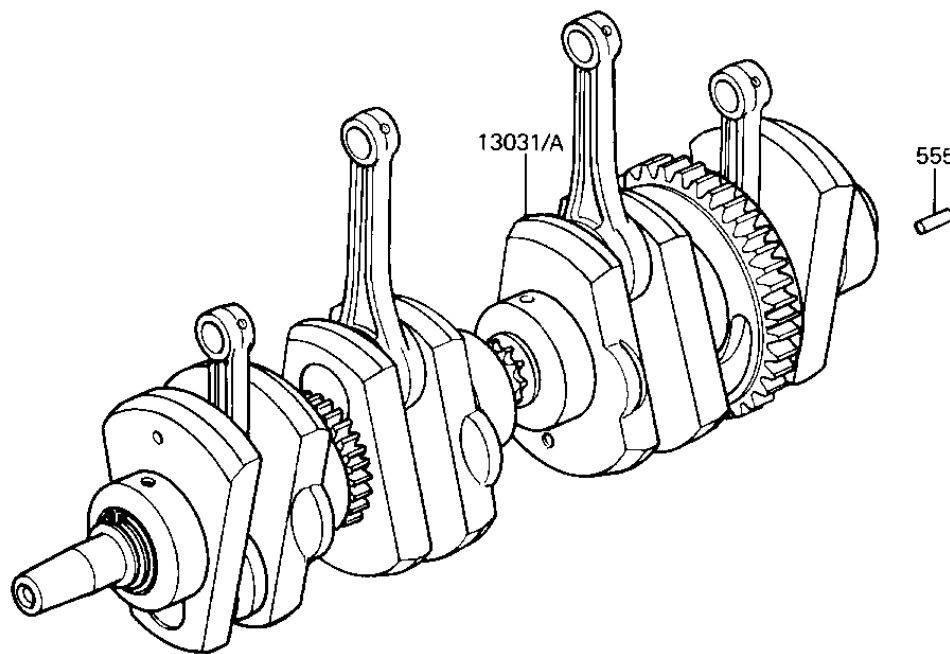

1985 LTD Shaft

PARTS DIAGRAM

CRANKSHAFT

Kawasaki

Let the Good Times Roll®

E1321-0053 —

—
130
130
5

1985 LTD Shaft

PARTS LIST CRANKSHAFT

ITEM NAME

PART NUMBER

QUANTITY
