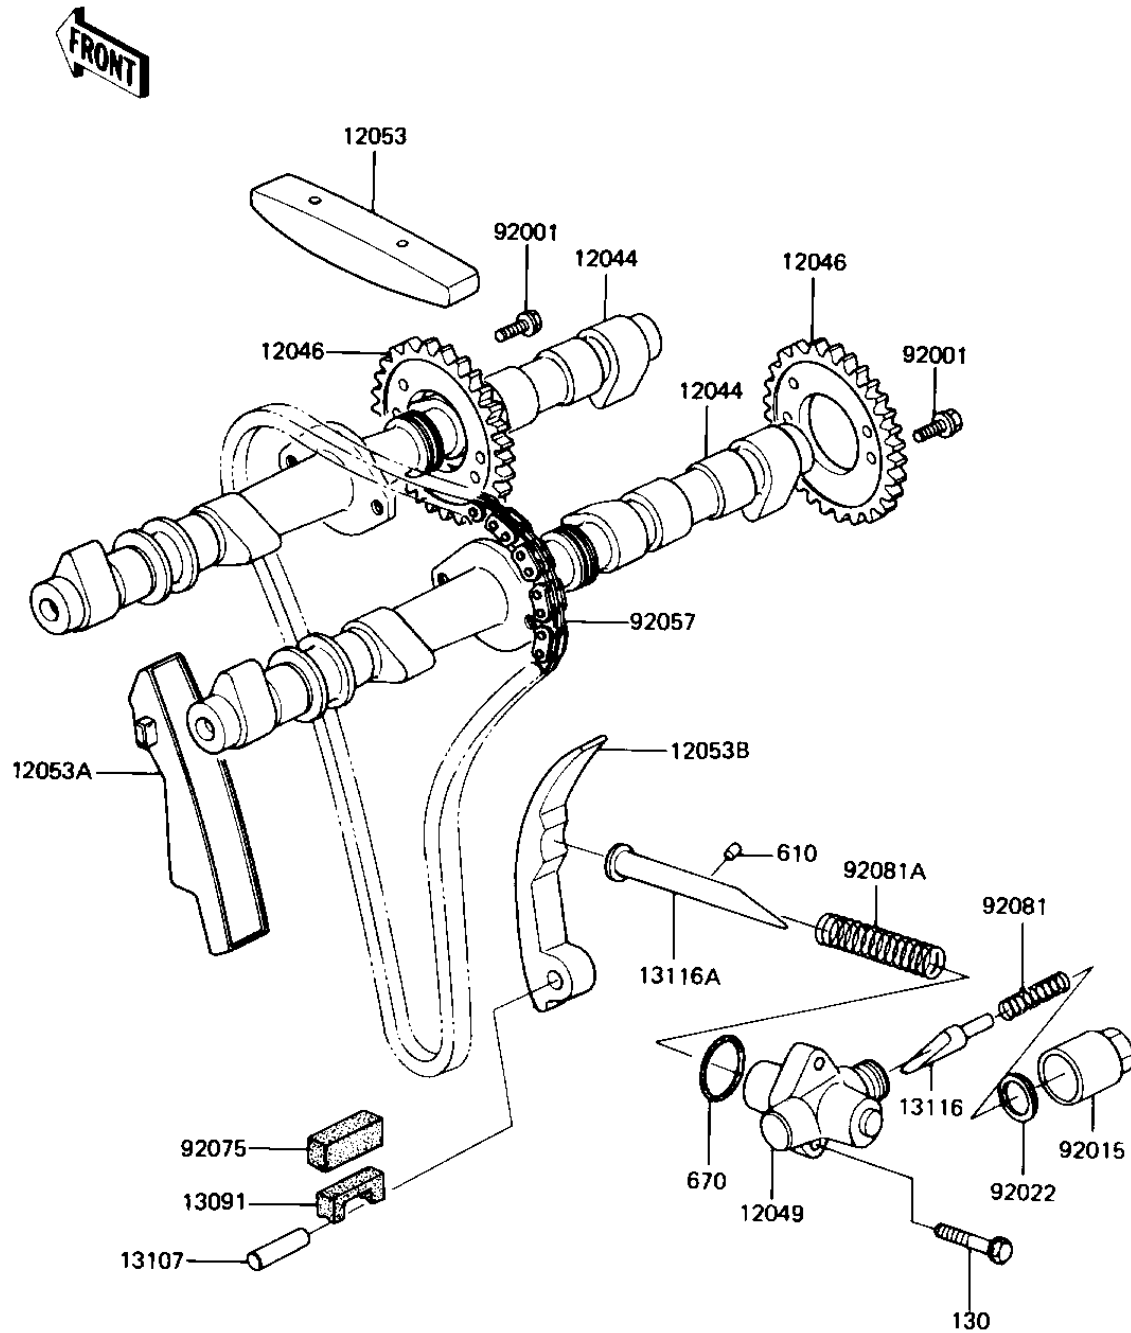

1985 LTD Shaft

PARTS DIAGRAM

CAMSHAFTS/CHAIN/TENSIONER

E1230-0019

1985 LTD Shaft

PARTS LIST

CAMSHAFTS/CHAIN/TENSIONER

ITEM NAME

PART NUMBER

QUANTITY
