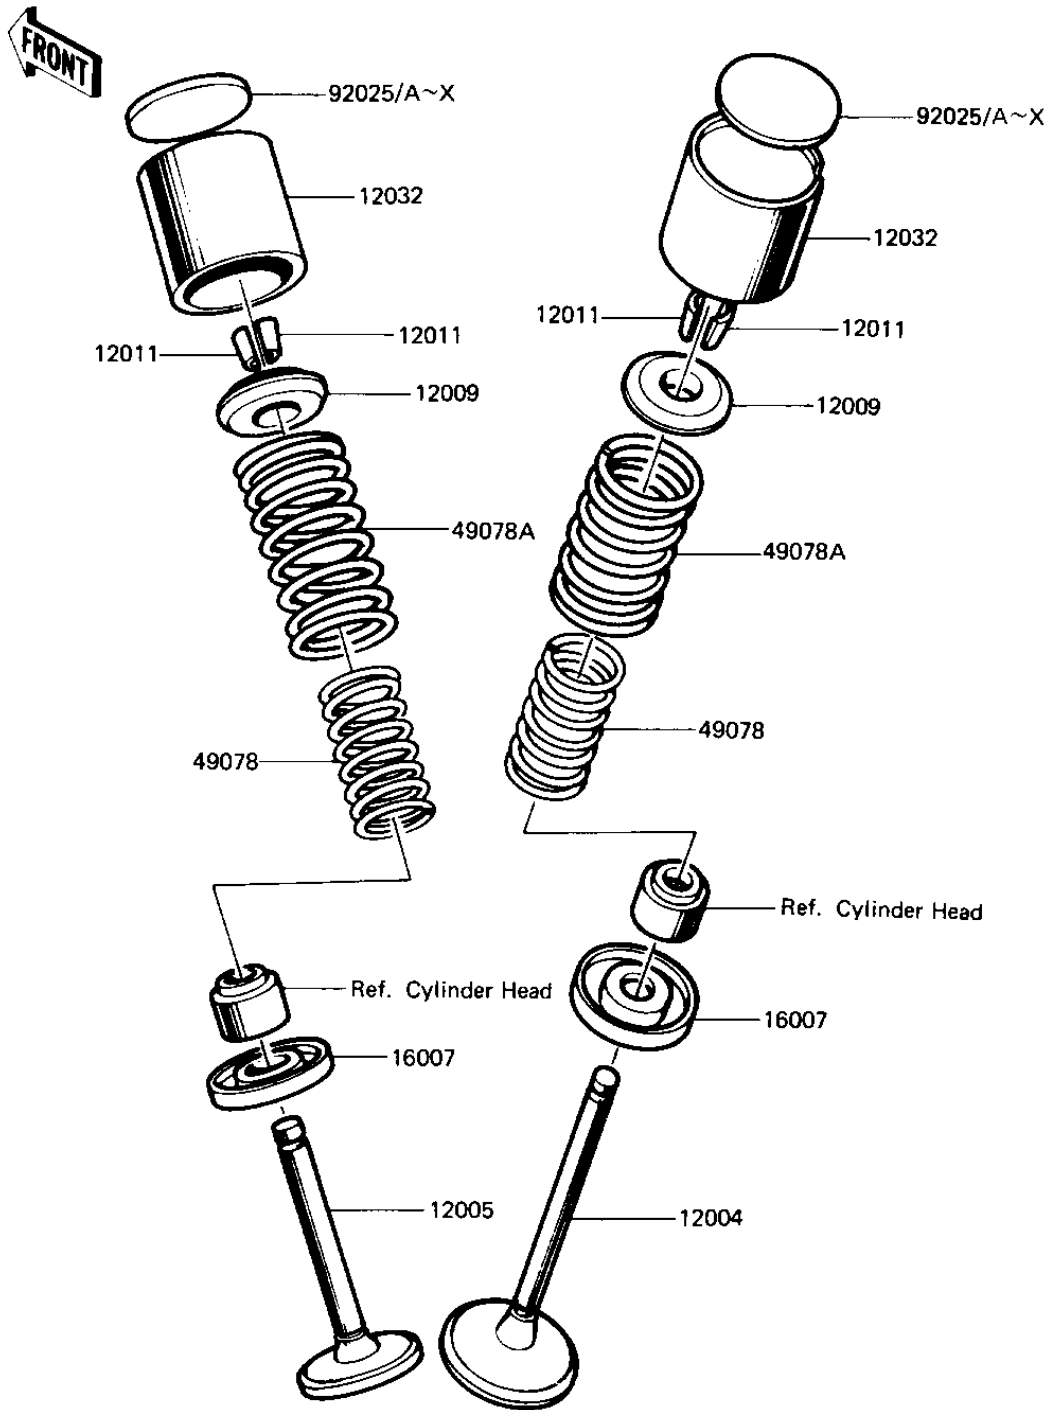

1985 LTD Shaft

PARTS DIAGRAM

VALVES

E1210-0027

1985 LTD Shaft

PARTS LIST

VALVES

Kawasaki

Let the Good Times Roll®

ITEM NAME

PART NUMBER

QUANTITY
