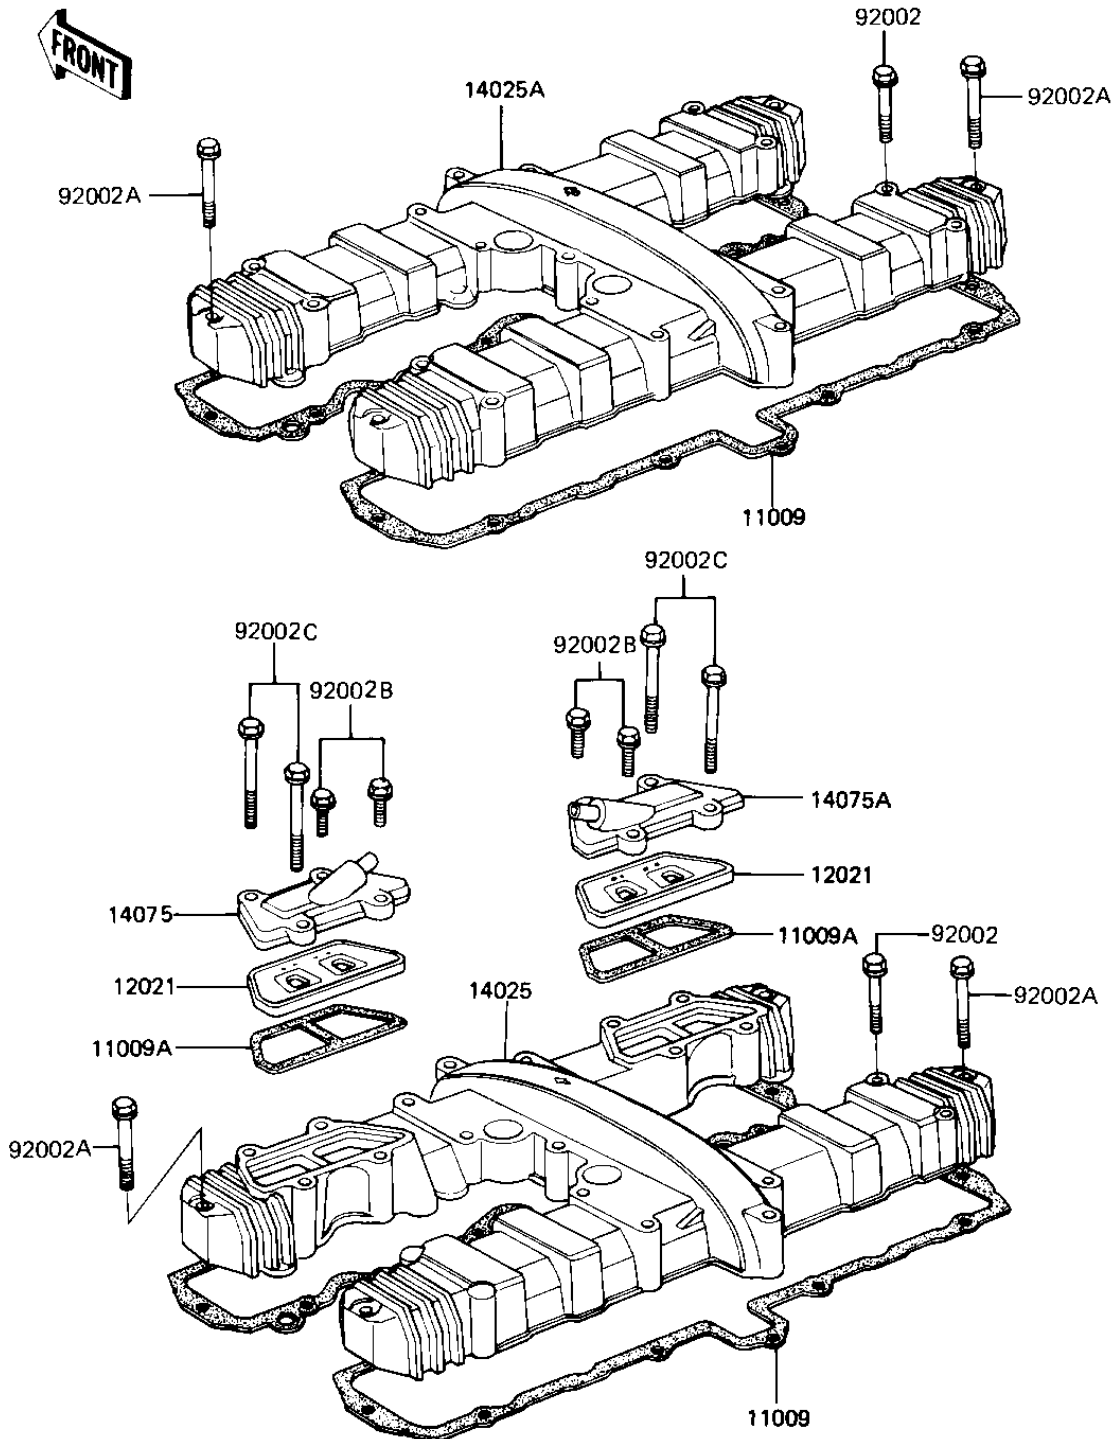

1985 LTD Shaft

PARTS DIAGRAM

CYLINDER HEAD COVER

E1112-0072

1985 LTD Shaft

PARTS LIST

CYLINDER HEAD COVER

ITEM NAME

PART NUMBER

QUANTITY
