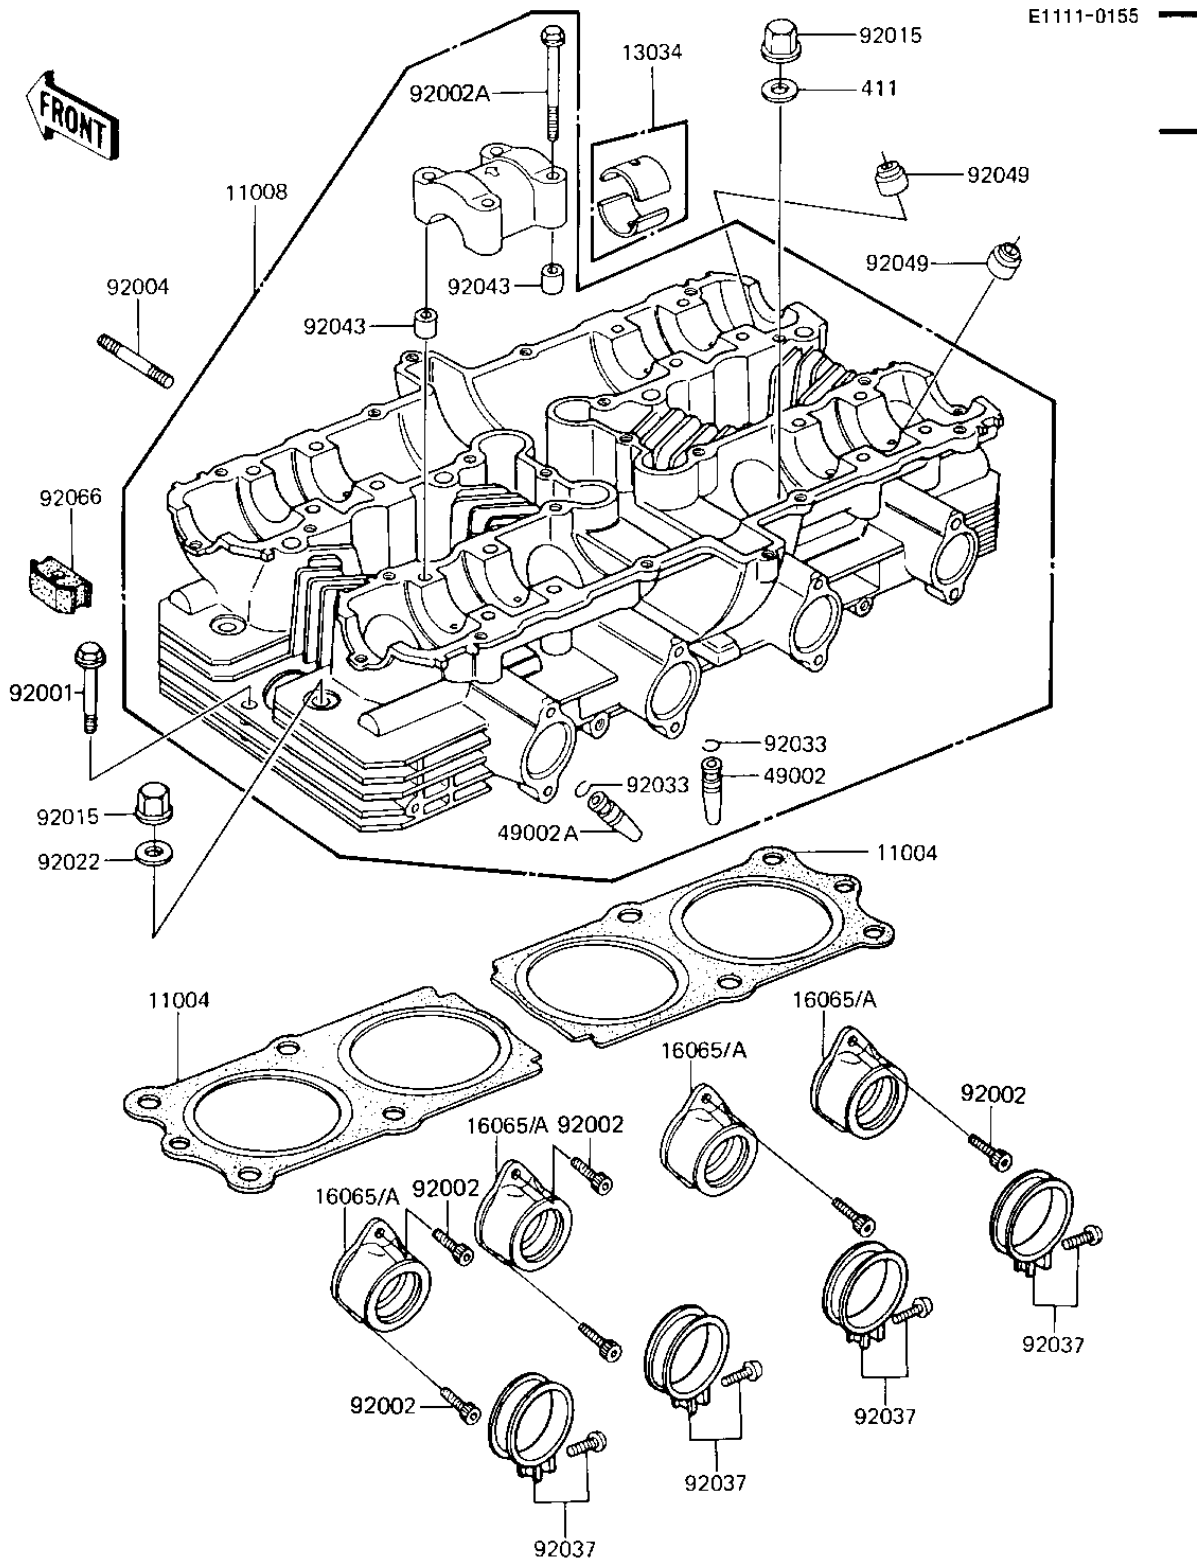

1985 LTD Shaft

PARTS DIAGRAM CYLINDER HEAD

1985 LTD Shaft

PARTS LIST CYLINDER HEAD

ITEM NAME	PART NUMBER	QUANTITY
-----------	-------------	----------
